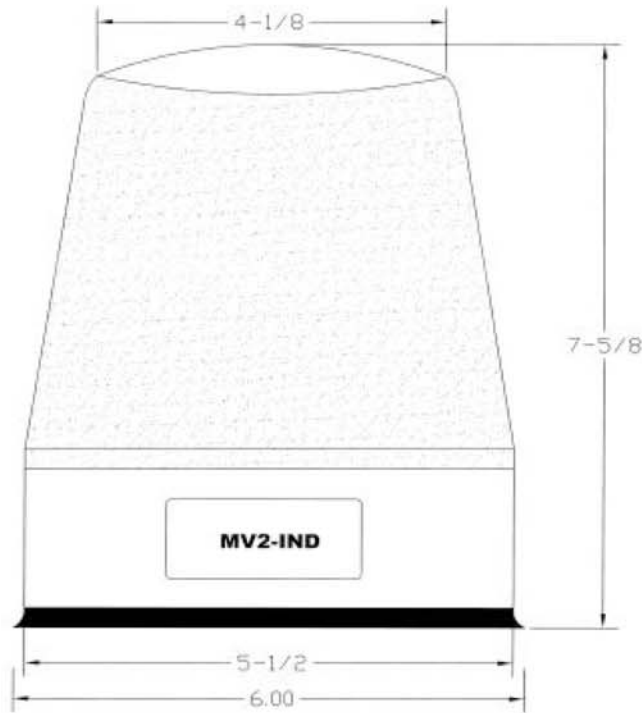

MV2-IND Beacon

Model Number Information

Model	Product Number
110VAC Permanent Mount.....	MV2IND-110P/*
DC Permanent Mount.....	MV2IND-#P/*
DC Magnetic Mount.....	MV2IND-#M/*

Specify voltage
6, 12, 24, 36, 48

* Specify Dome Color
A-Amber B-Blue C-Clear G-Green P-Purple R-Red

Replacement Part Information

Part	Part Number
Amber Dome.....	200503
Blue Dome.....	200506
Clear Dome.....	200509
Green Dome.....	200505
Purple Dome.....	200211
Red Dome.....	200502
110V Lamp.....	420705
12V Lamp (Permanent Mount)	420336
12V Lamp (Magnetic Mount)	420334
Drive Belt (Small).....	800587
Drive Belt (Large).....	800567

Distributed By:

☎ : 800-741-1258

☎ : 866-709-2802

P.O. Box 15, Ashley
Oh 43003

✉ : Sales@loadingdocksupply.com

🌐 : www.Loadingdocksupply.com