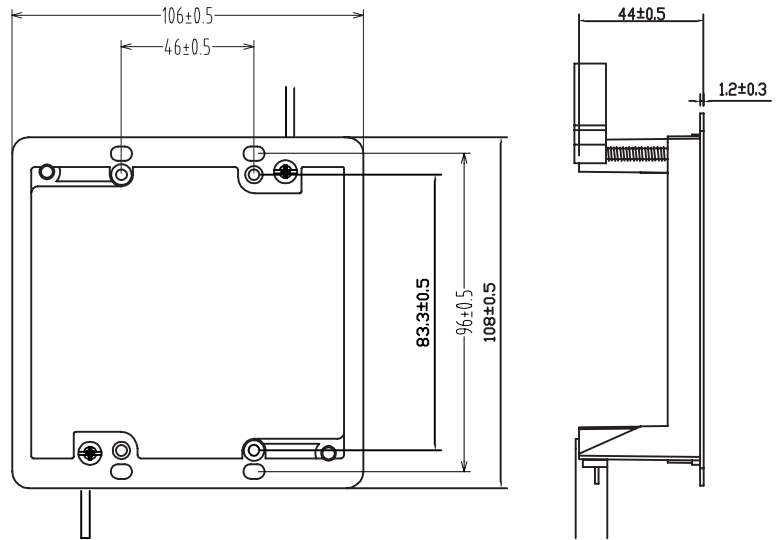

Low Voltage Dry Wall Bracket (Double Gang)

SKU: 022-DWB/2G

DESCRIPTION

Low Voltage Class 2 - Dry Wall Bracket for US Type Face Plate - Double Gang

FEATURES

- Class 2 Low Voltage (Speaker Wires, Coaxial, HDMI and Network/Phone Cables)
- Horizontal or Vertical Mounting
- Easy Installation, Bracket is its own template for cut out.
- Adjustable Bracket Wings - Fits 1/4-in to 1-in Thick Wall Board, Drywall, Panel
- Professional and clean look - flush mount design
- Durable, high-quality material: ABS UL 94-V0
- TAA-Compliant (Made in Taiwan)
- Individually Packed
- Weight: 0.055 lbs