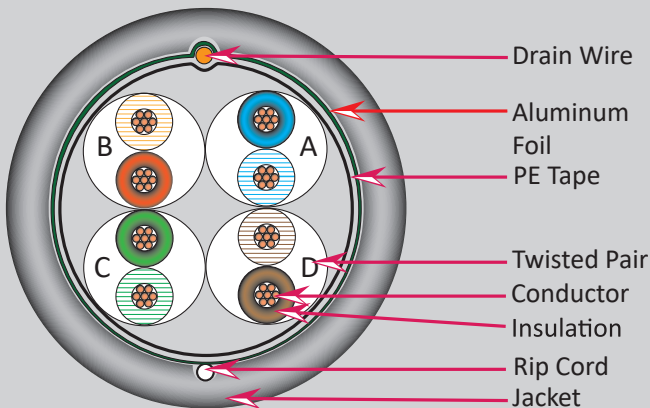

# CAT5E SHIELDED CABLE STRANDED CONDUCTOR

Cat5eCableGuy.Com

## DESCRIPTION

Category-5E, 24AWG, STP w/Drain Wire, 8-Conductor, Stranded-Bare Copper.

## FEATURES

- Category-5E Shielded Twisted Pair
- High-Performance Data Cable
- Easily Identified Color-Striped Pairs
- Stranded Copper Conductors
- Exceeds TIA-568B Standards
- ETL Listed, RoHS Compliant
- 1000ft Pull Box

## Technical Data

<b>Conductor</b>	<b>Stranded Bare Copper</b>
Size	24AWG
Strands (mm)	7X 0.16
<b>Insulation</b>	<b>HDPE</b>
Insulation Diameter ( $\pm 0.05$ mm)	0.96
Nominal Wall Thickness (mm)	0.18
Twisted Pair Diameter	1.92
Average Lay Length (mm)	$\leq 30$
PE-Tape	Yes
Drain Wire (mm)	1/0.5 CCS
AL-Foil	Yes
<b>Jacket</b>	<b>PVC</b>
Nominal Wall Thickness (mm)	0.5
Outer Diameter ( $\pm 0.5$ mm)	6.0
Rip Cord	Yes (Nylon)
<b>Color of Pairs</b>	
	Pair 1:Blue,White-Blue Pair 2:Orange,White-Orange
	Pair 3:Green,White-Green Pair 4:Brown,White-Brown
<b>Marking on Jacket</b>	
	VERTICAL 4003289 ETL VERIFIED CAT5E SHIELDED STRANDED TO TIA-568B CM 24 AWG STP C(ETL)US ROHS XXXFT
<b>Electrical Characteristics:</b>	
Conductor Resistance ( $\Omega/100$ m)	$\leq 14.5$
Core-Core Resistance Unbalance (%)	$\leq 5.0$
Insulation Resistance ( $\Omega$ Km(DC500V Charge 1 Min)	$\geq 5000$
Mutual Capacitance (nF/100m)	$\leq 5.6$