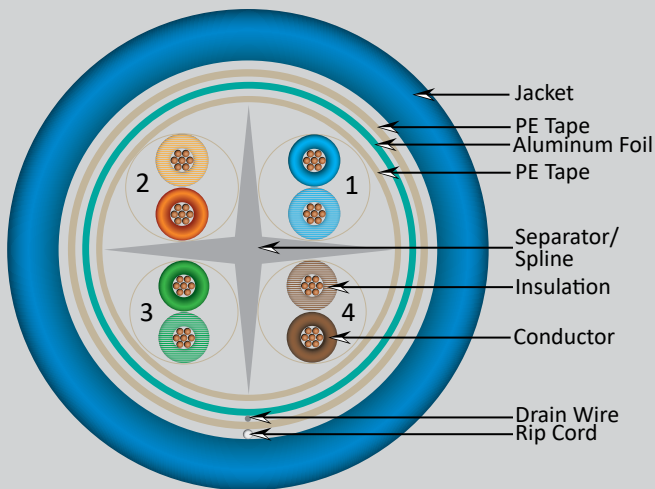

CAT6 SHIELDED CABLE STRANDED CONDUCTOR

Cat5eCableGuy.Com

DESCRIPTION

Category-6, 24AWG, STP w/Drain Wire, 8-Conductor, Stranded-Bare Copper.

FEATURES

- Category-6 Shielded Twisted Pair
- High-Performance Data Cable
- Multi-Shield to withstand weather
- Easily Identified Color-Striped Pairs
- 24AWG Stranded Copper Conductors
- Exceeds TIA-568C Standards
- ETL Listed, RoHS Compliant
- 1000ft Pull Box

Technical Data

Conductor

Size
Strands (mm)

Stranded Bare Copper

24AWG
7X 0.20

Insulation

Insulation Diameter (± 0.05 mm)
Nominal Wall Thickness (mm)
Twisted Pair Diameter
Average Lay Length (mm)

PE

PVC

Nominal Wall Thickness (mm)
Outer Diameter (± 0.5 mm)
Rip Cord

0.6
7.8
Yes (Nylon)

Color of Pairs

Pair 1: Blue, White-Blue Pair 2: Orange, White-Orange
Pair 3: Green, White-Green Pair 4: Brown, White-Brown

Marking on Jacket

cETLus VERIFIED CM STP 4PR 24 AWG CAT6 550MHz TIA/
EIA-568C.2 STRANDED RoHS XXXXFT

Electrical Characteristics:

1.0-500.0MHz Impedance (ohms)	100 \pm 15
1.0-500.0MHz Delay Skew (ns/100m)	≤ 45
Pair-to-Ground Capacitance Unbalance (pF/100m)	≤ 330
Resistance Unbalance (%)	≤ 5.0