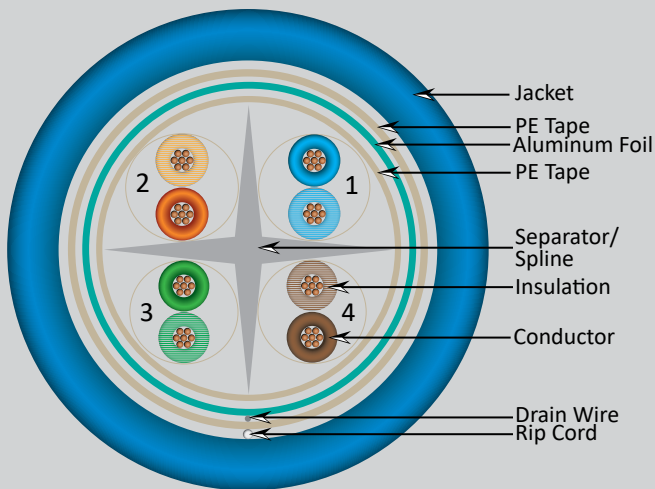

## DESCRIPTION

Category-6, 24AWG, STP w/Drain Wire, 8-Conductor, Stranded-Bare Copper.

## FEATURES

- Category-6 Shielded Twisted Pair
- High-Performance Data Cable
- Multi-Shield to withstand weather
- Easily Identified Color-Striped Pairs
- 24AWG Stranded Copper Conductors
- Exceeds TIA-568C Standards
- ETL Listed, RoHS Compliant
- 1000ft Pull Box

## Technical Data

<b>Conductor</b>	<b>Stranded Bare Copper</b>
Size	24AWG
Strands (mm)	7X 0.20
<b>Insulation</b>	<b>PE</b>
Insulation Diameter ( $\pm 0.05$ mm)	1.02
Nominal Wall Thickness (mm)	0.19
Twisted Pair Diameter	2.04
Average Lay Length (mm)	$\leq 30$
PE-Tape	Yes
Drain Wire (mm)	1/0.4 CCS
AL-Foil	Yes
<b>Jacket</b>	<b>PVC</b>
Nominal Wall Thickness (mm)	0.6
Outer Diameter ( $\pm 0.5$ mm)	7.8
Rip Cord	Yes (Nylon)
<b>Color of Pairs</b>	
Pair 1:Blue,White-Blue	Pair 2:Orange,White-Orange
Pair 3:Green,White-Green	Pair 4:Brown,White-Brown

## Marking on Jacket

VERTICAL 4001453 cETLus VERIFIED CM STP 4PR 24 AWG CAT6  
550MHz TIA/EIA-568C.2 STRANDED RoHS XXXXFT