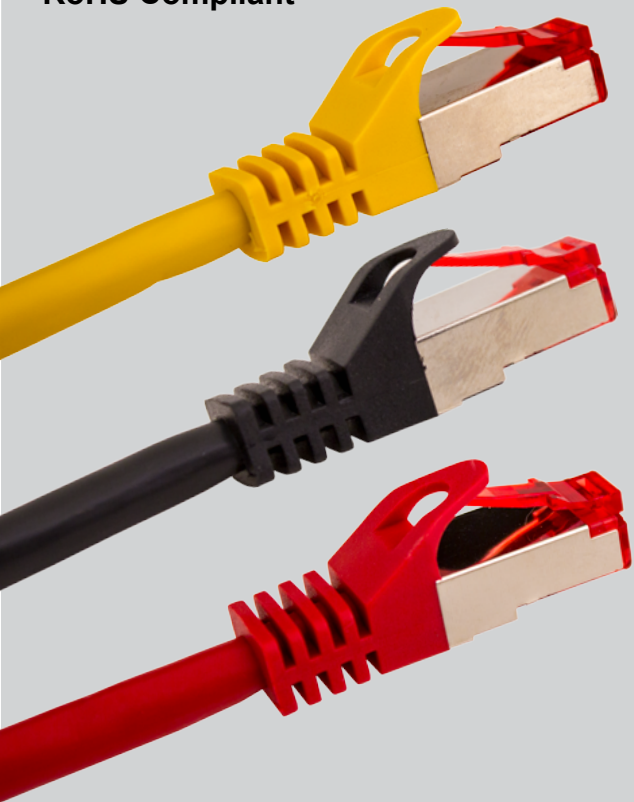

# CAT6A PATCH CABLE STP (SHIELDED)

Cat5eCableGuy.Com

## DESCRIPTION

Category-6A Shielded, Mold-Injection-Snagless Patch Cord, 26-AWG Stranded, PVC Jacket.

## FEATURES

- Stranded Bare copper Conductors
- Shielded RJ45 Modular Plugs
- 8P8C Gold Plated Pins 50U"
- 568B Wiring Color Code
- RoHS Compliant

### Available Colors

Yellow, Black, Red, Blue, White

Cat5eCableGuy.Com  
Where Quality Cable is on Sale!