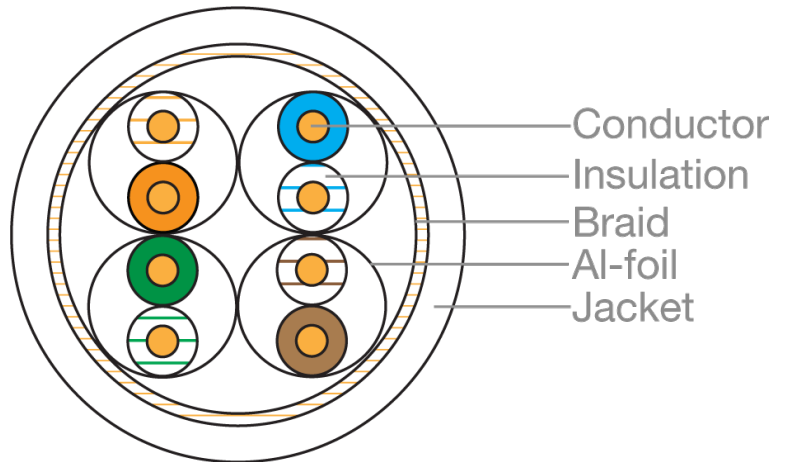

Available Colors

Yellow, Black, Red, Blue, White