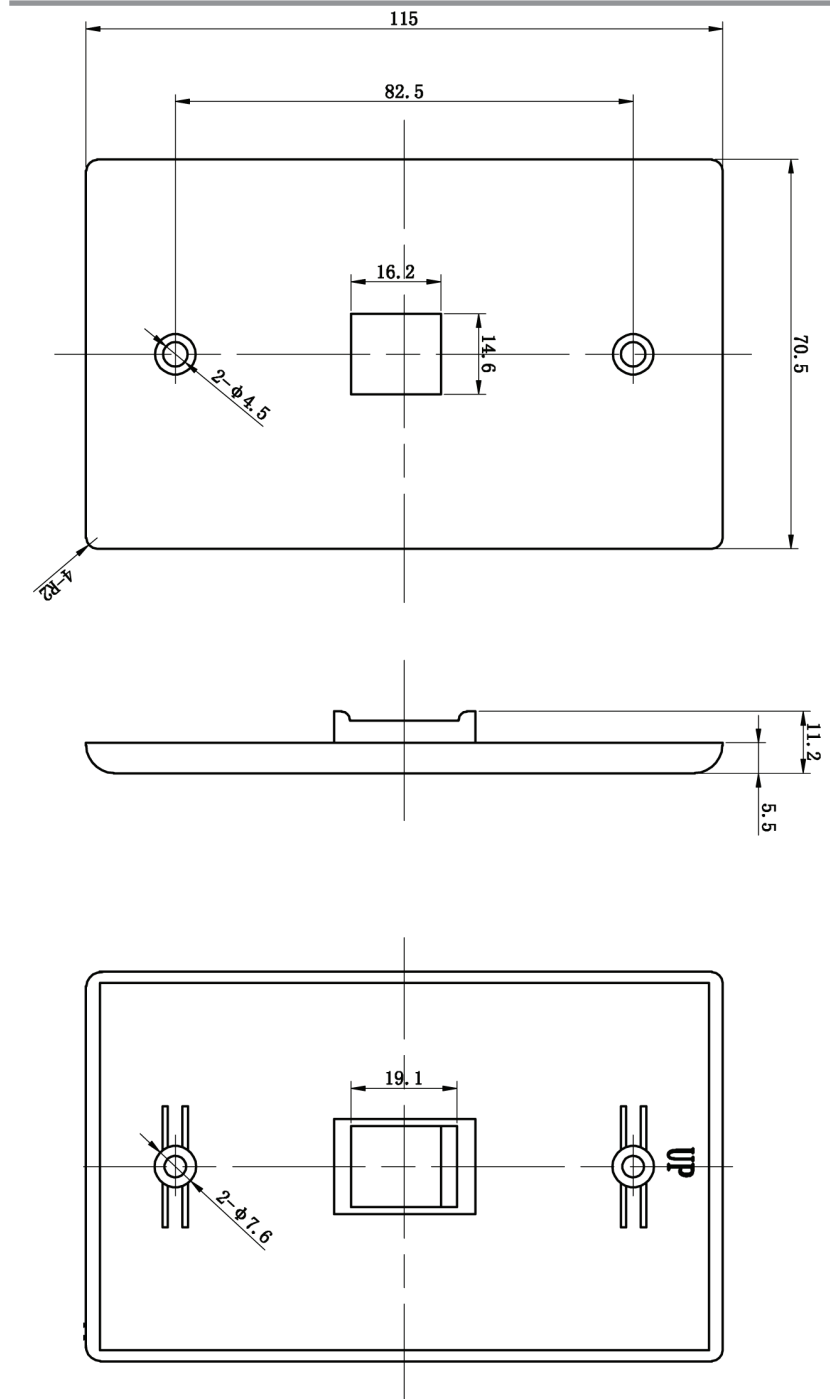

Keystone Wall Plate

1 Port (Fits 300, 301, 302 Inserts)

Cat5eCableGuy.Com

DESCRIPTION

1 Port Keystone Port Wall Plate.
Available in Almond, Black, Ivory
and White.

FEATURES

- Fits most keystone inserts (Fits 300, 301, 302 Inserts)
- High-impact ABS construction
- Matching color mounting screws
- 94 V-0 Fire Retardant
- Smooth finish