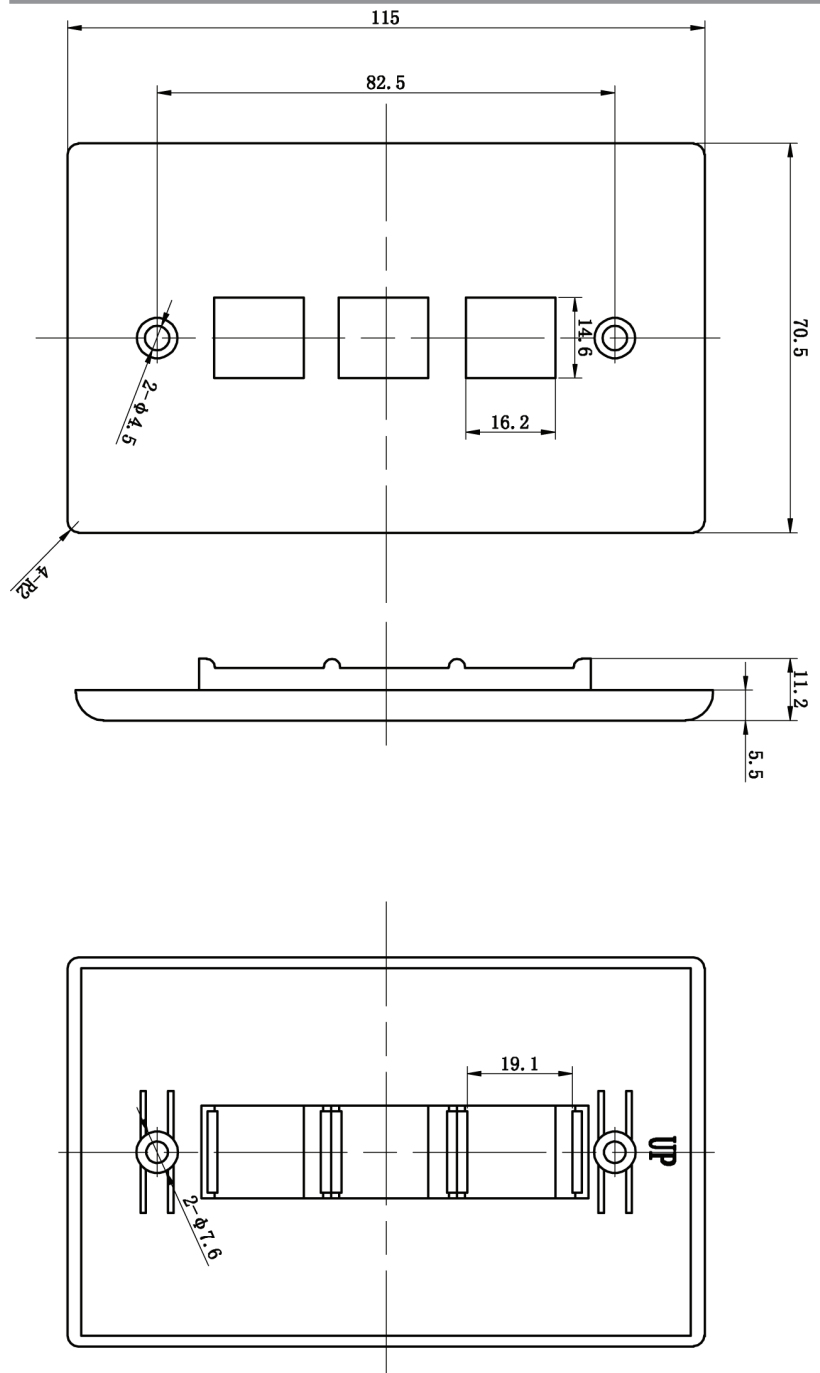

Keystone Wall Plate

3 Port (Fits 300, 301, 302 Inserts)

Cat5eCableGuy.Com

DESCRIPTION

3 Port Keystone Port Wall Plate.
Available in Almond, Black, Ivory
and White.

FEATURES

- Fits most keystone inserts (Fits 300, 301, 302 Inserts)
- High-impact ABS construction
- Matching color mounting screws
- 94 V-0 Fire Retardant
- Smooth finish