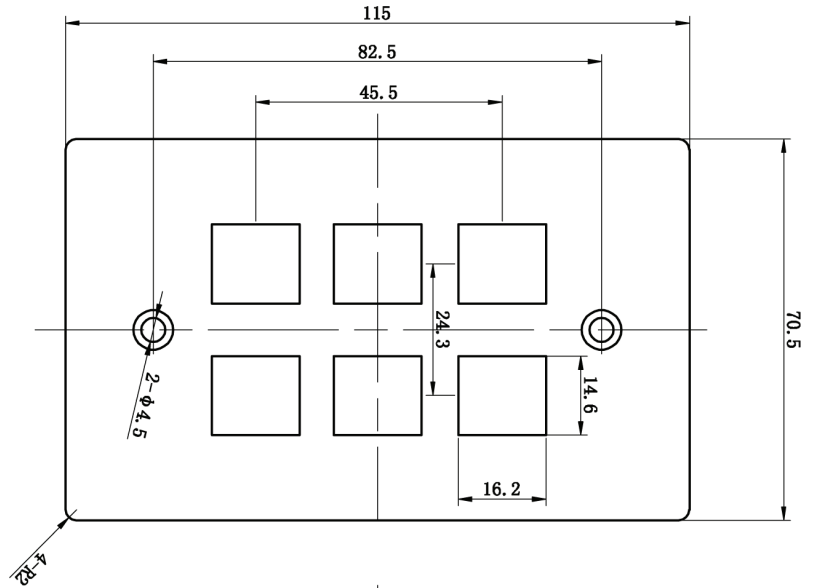

Keystone Wall Plate

6 Port (Fits 300, 301, 302 Inserts)

Cat5eCableGuy.Com

DESCRIPTION

6 Port Keystone Port Wall Plate.
Available in Almond, Ivory and White.

FEATURES

- Fits most keystone inserts (Fits 300, 301, 302 Inserts)
- High-impact ABS construction
- Matching color mounting screws
- 94 V-0 Fire Retardant
- Smooth finish