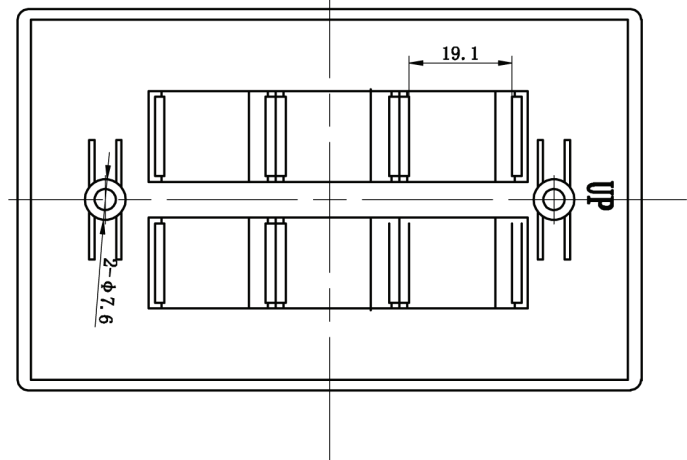

Keystone Wall Plate

6 Port (Fits 300, 301, 302 Inserts)

Cat5eCableGuy.Com

DESCRIPTION

6 Port Keystone Port Wall Plate.
Available in Almond, Ivory and White.

FEATURES

- Fits most keystone inserts (Fits 300, 301, 302 Inserts)
- High-impact ABS construction
- Matching color mounting screws
- 94 V-0 Fire Retardant
- Smooth finish