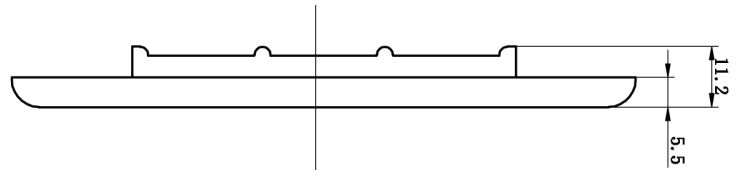

Keystone Wall Plate

6 Port (Fits 300, 301, 302 Inserts)

Cat5eCableGuy.Com

DESCRIPTION

6 Port Keystone Port Wall Plate.
Available in Almond, Ivory and White.

FEATURES

- Fits most keystone inserts (Fits 300, 301, 302 Inserts)
- High-impact ABS construction
- Matching color mounting screws
- 94 V-0 Fire Retardant
- Smooth finish