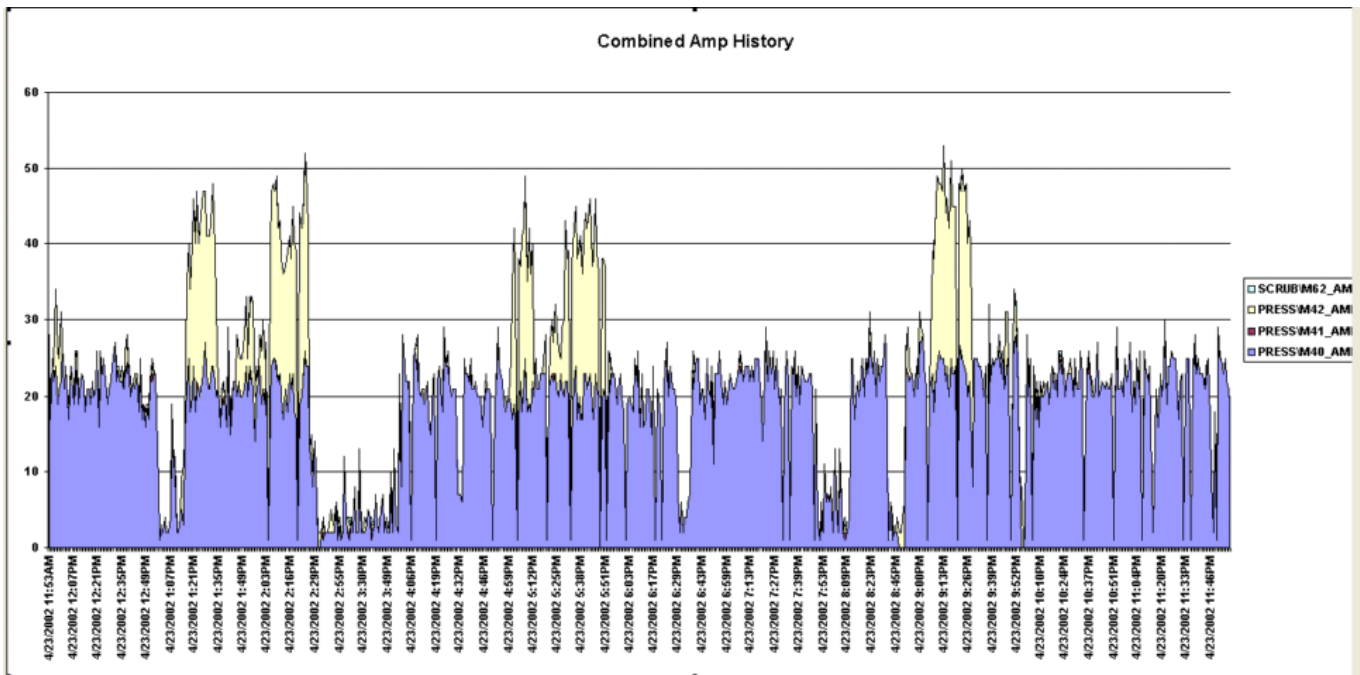

- ◆ Monitor and control your process remotely, from home, business meetings, anywhere
- ◆ The ability to fine tune your process adjusting process parameters at the click of a button
- ◆ Data logging that produces management reports automatically on all critical parameters
- ◆ A control system that is modular and grows with your process
- ◆ Automatic maintenance reports so your people know what to order and when to schedule service
- ◆ The ability to automatically log every pound of product that arrives and every pound of product