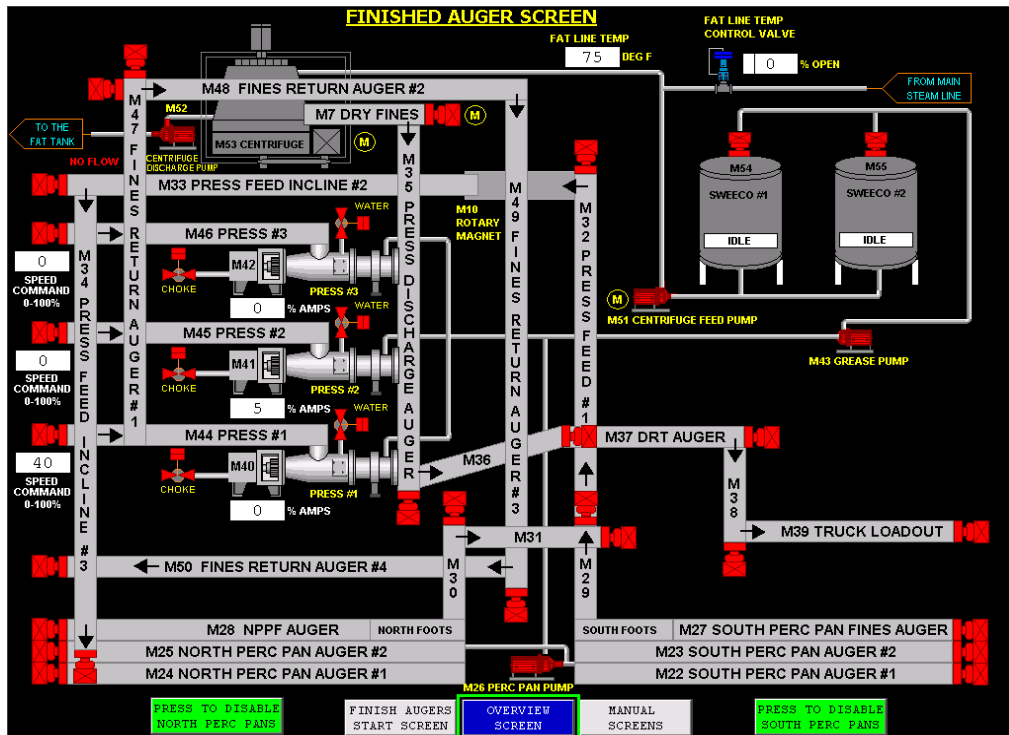

Process Control is only the beginning....

- Monitor and control your process remotely, from home, business meetings, anywhere
- The ability to fine tune your process adjusting process parameters at the click of a button
- Data logging that produces management reports automatically on all critical parameters
- A control system that is modular and grows with your process
- Automatic maintenance reports so your people know what to order and when to schedule service
- The ability to automatically log every pound of product that arrives and every pound of product

With Alloy Process Controls, Just Imagine....