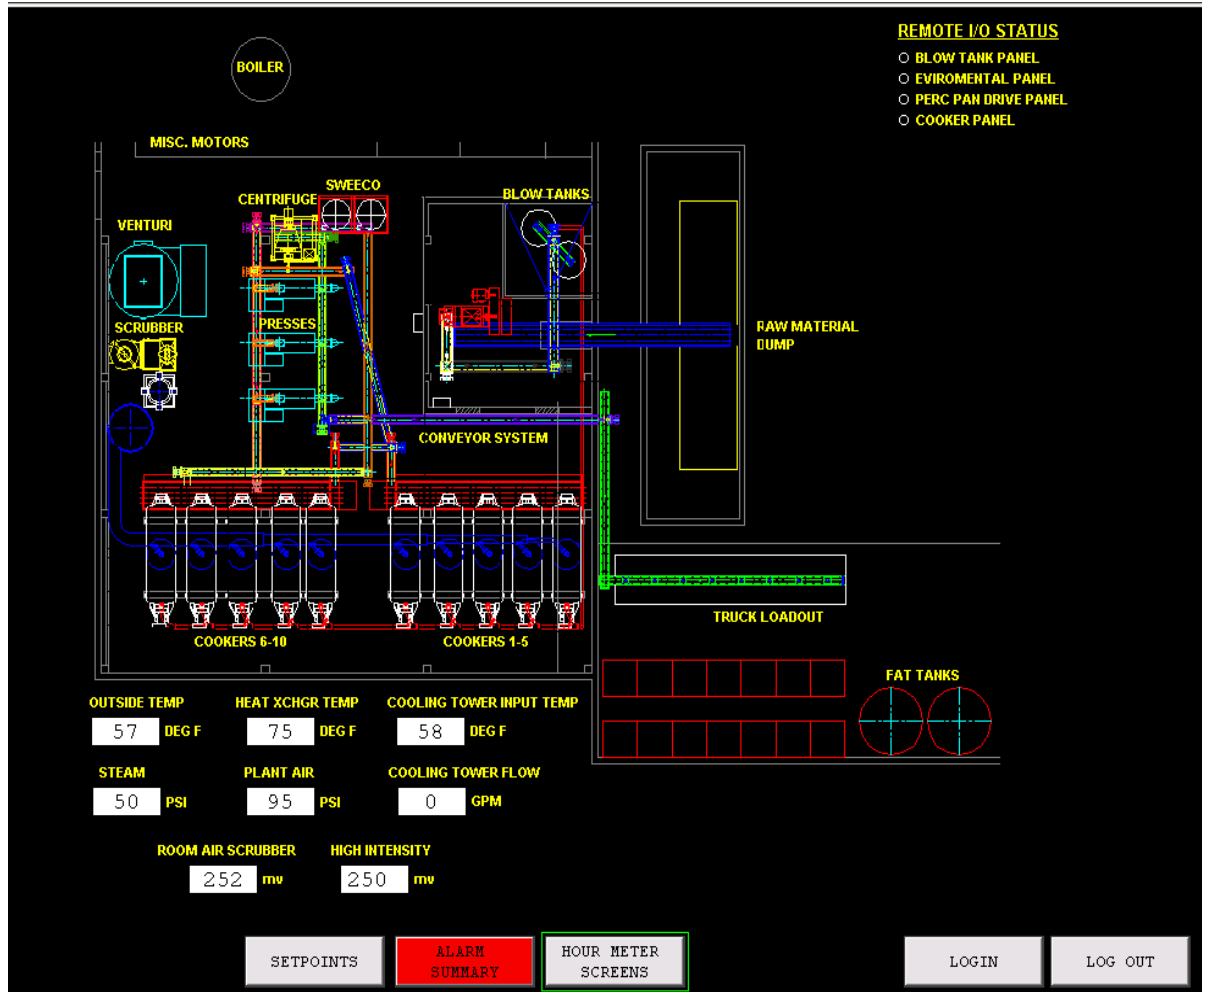

ALLOY HARDFACING

Evolving to meet YOUR Needs....

Take Control of your process... 24/7 from Anywhere

- ◆ Reduce Manpower
- ◆ Eliminate Human Error
- ◆ Ease Troubleshooting
- ◆ Increase Throughput
- ◆ Improve Quality
- ◆ Monitor Process Remotely