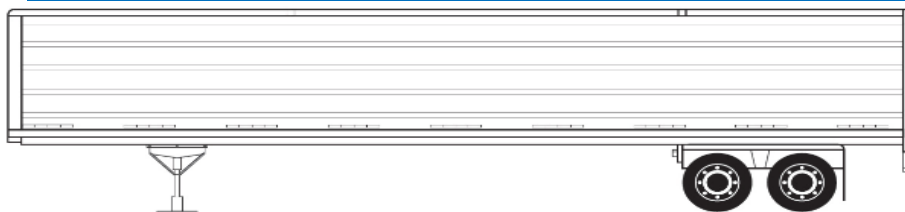

- Length - 48'0"
- Width - 8'6"
- Height - 8'4"
- Weight - 46,000 pounds

STEP DECK TRAILER

Typical Maximum Freight Dimensions

- Length - 48'0"
(10-11' upper deck) (37-38' lower deck)
- Width - 8'6"
- Height - 10'0" on lower deck
- Weight - 45,000 pounds

DOUBLE DROP TRAILER

Typical Maximum Freight Dimensions

- Length - 48'0"
(28' lower deck)
- Width - 8'6"
- Height - 11'6"
- Weight - 38,000 pounds

REMOVABLE GOOSE NECK (RGN)

Typical Maximum Freight Dimensions

- Length - 48'0"
(29'6" lower deck)
- Width - 8'6"
- Height - 11'8"
- Weight - 38,000 pounds

VAN TRAILER

Typical Maximum Freight Dimensions

- Length - 48'0", 53'0"
- Width - 8'3"
- Height - 9'2"
- Weight - 45,000 pounds