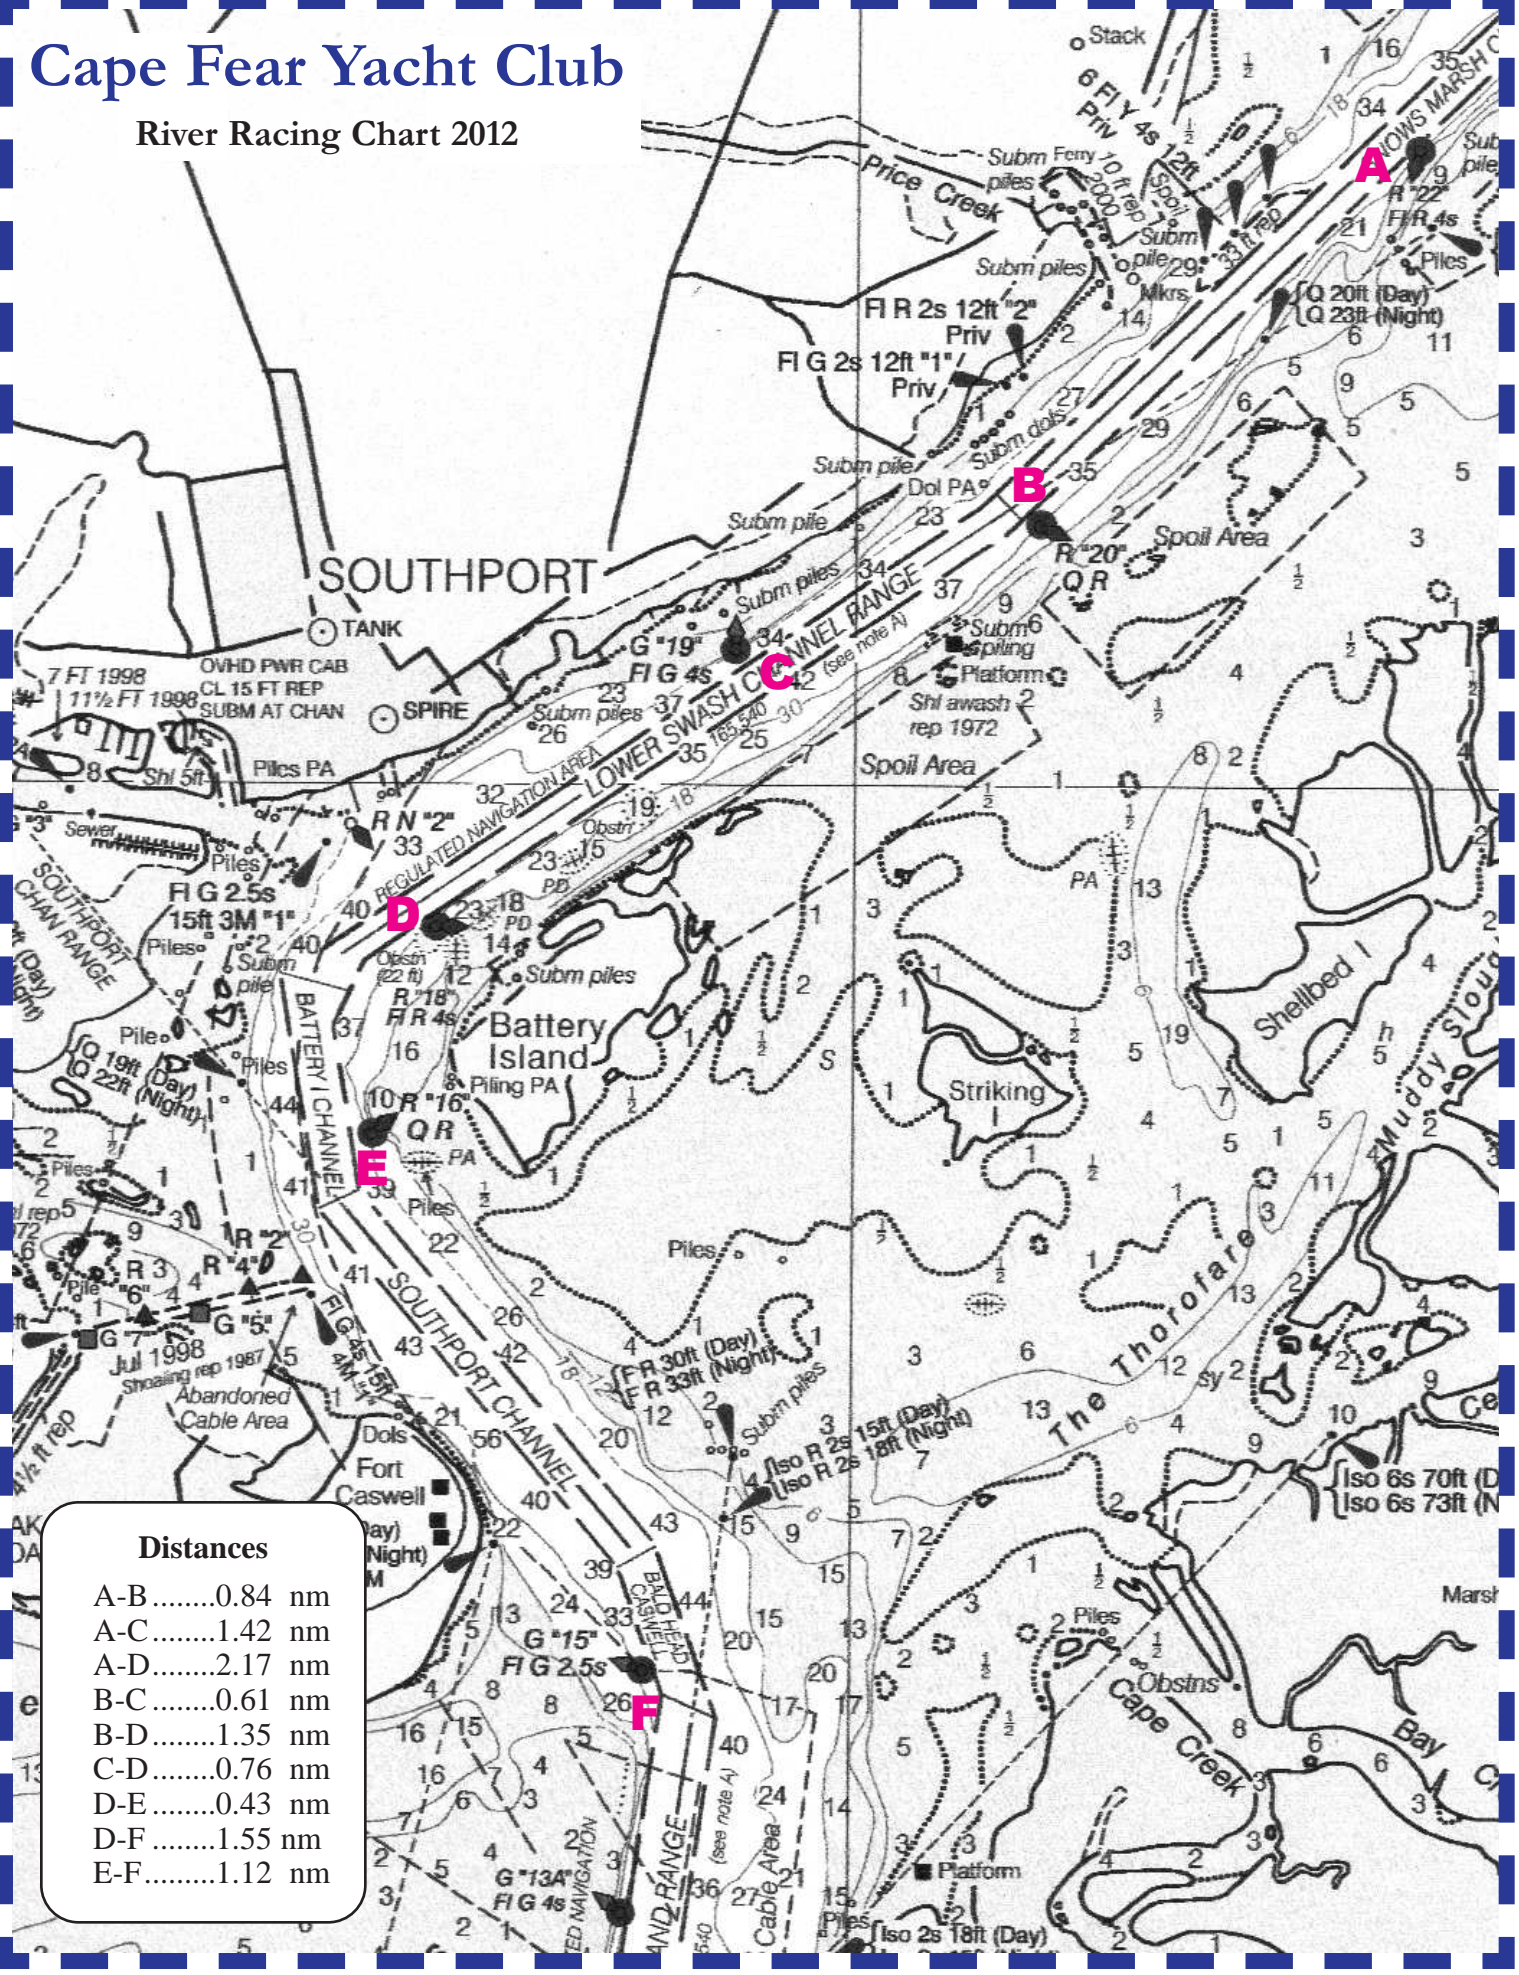

Cape Fear Yacht Club

River Racing Chart 2012

Distances

A-B0.84 nm
A-C1.42 nm
A-D2.17 nm
B-C0.61 nm
B-D1.35 nm
C-D0.76 nm
D-E0.43 nm
D-F1.55 nm
E-F1.12 nm