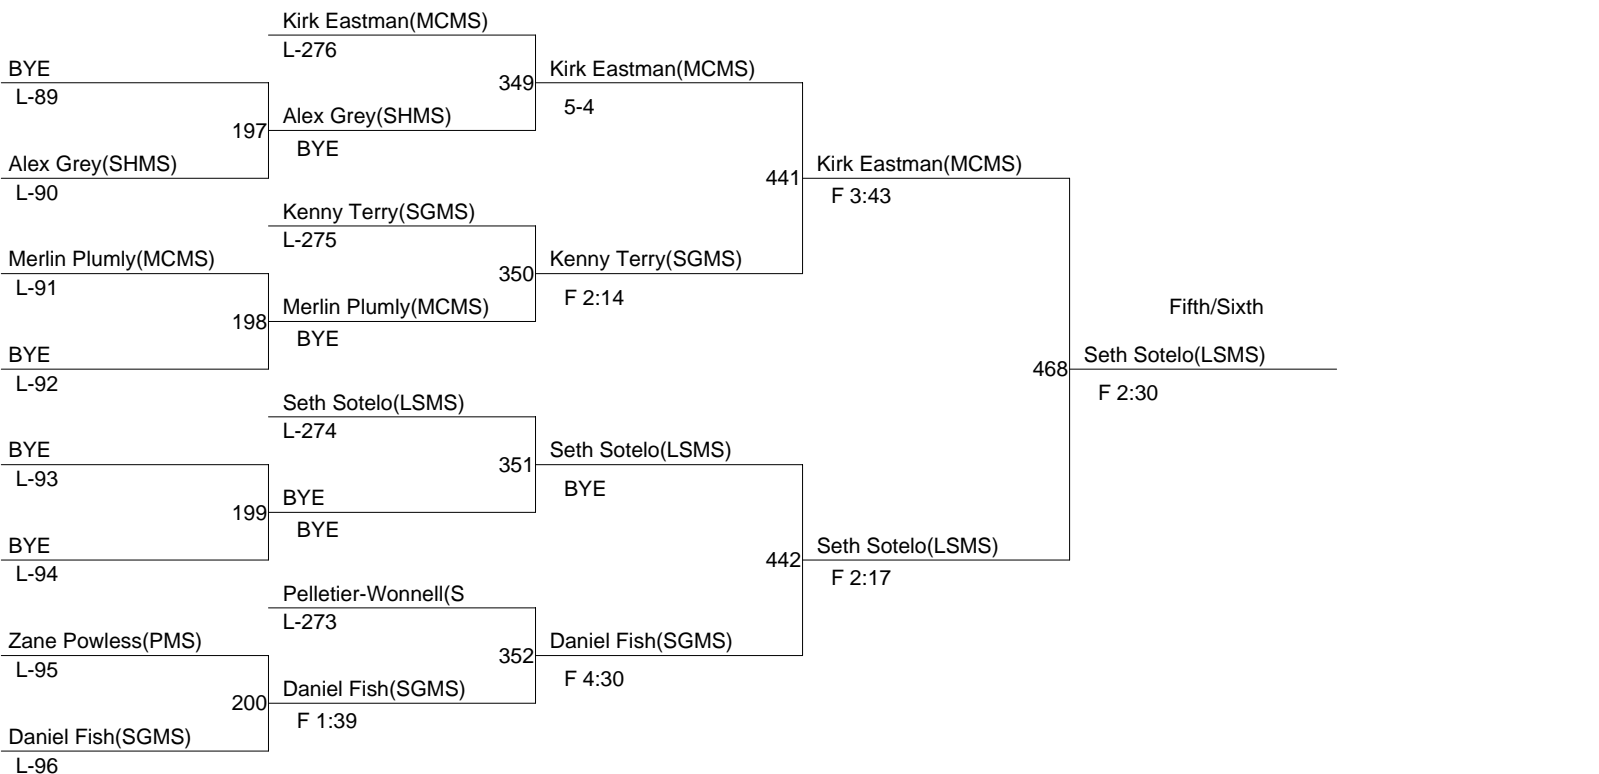

8th Middle School Districts

Weight Class : 115

8th Middle School Districts

Weight Class : **122**

8th Middle School Districts

Weight Class : 129

8th Middle School Districts

Weight Class : **136**