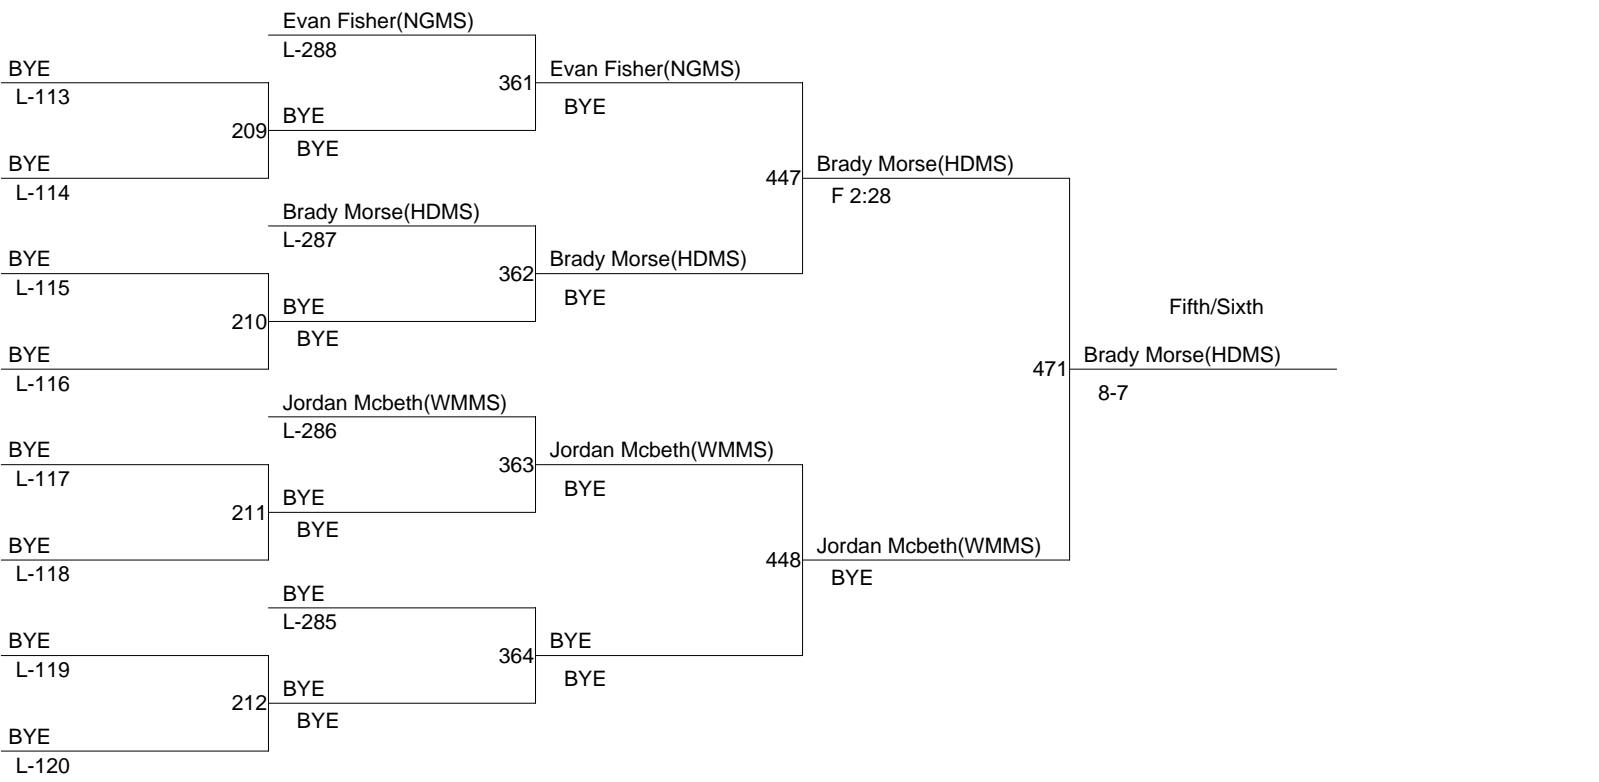

8th Middle School Districts

Weight Class : 165