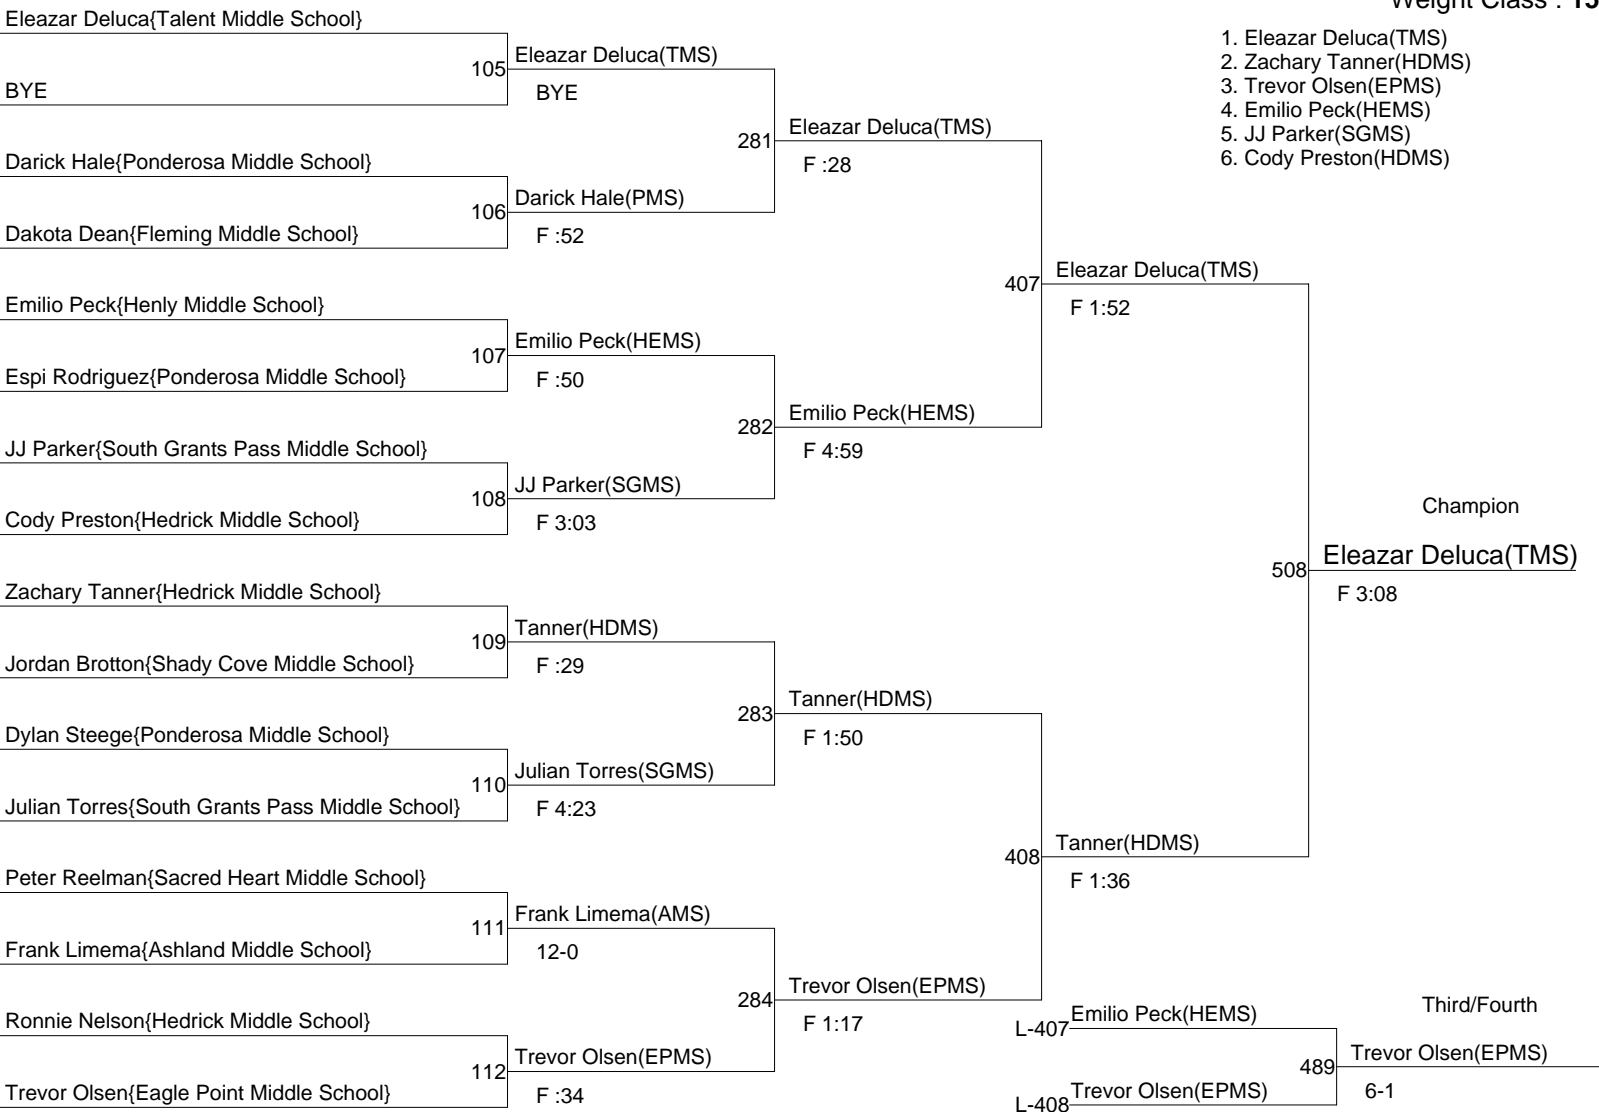

8th Middle School Districts

Weight Class : 155