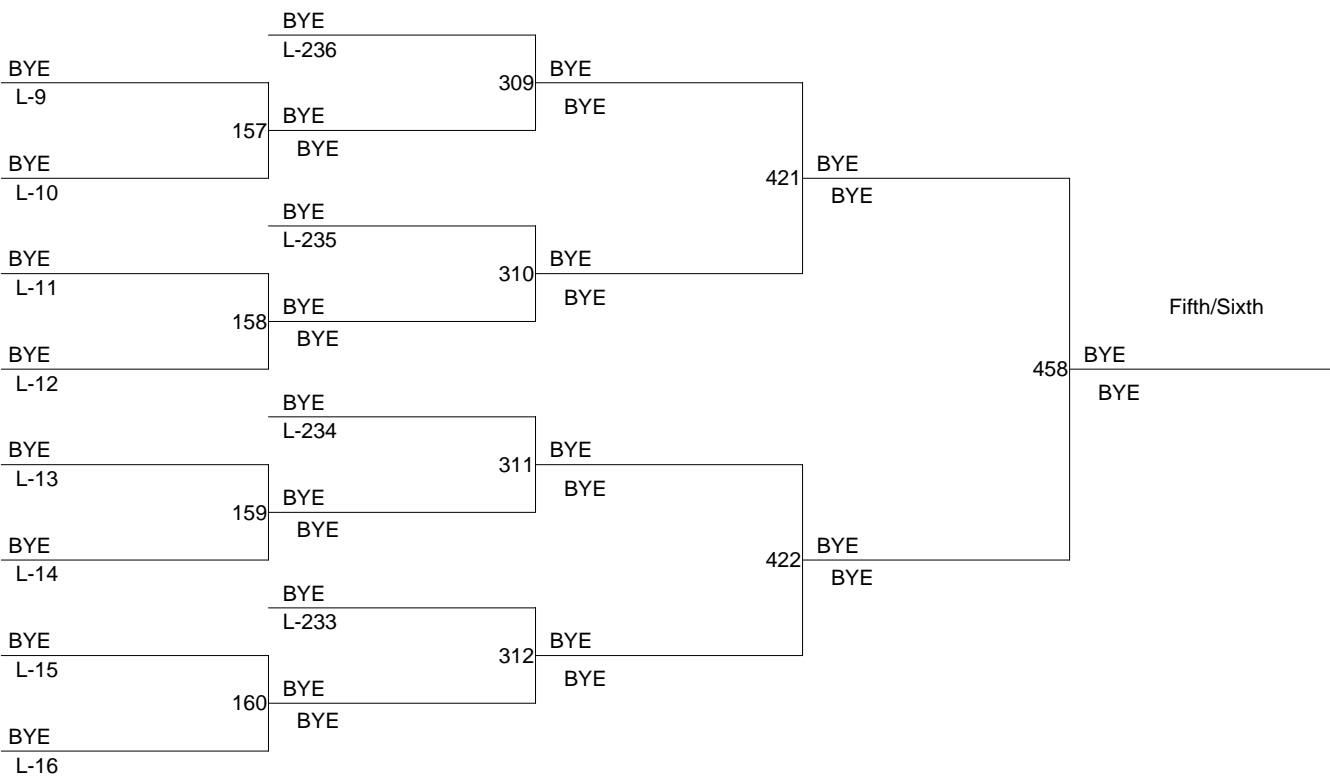

8th Middle School Districts

Weight Class : 75

8th Middle School Districts

Weight Class : 80

8th Middle School Districts

Weight Class : 85

8th Middle School Districts

Weight Class : 90