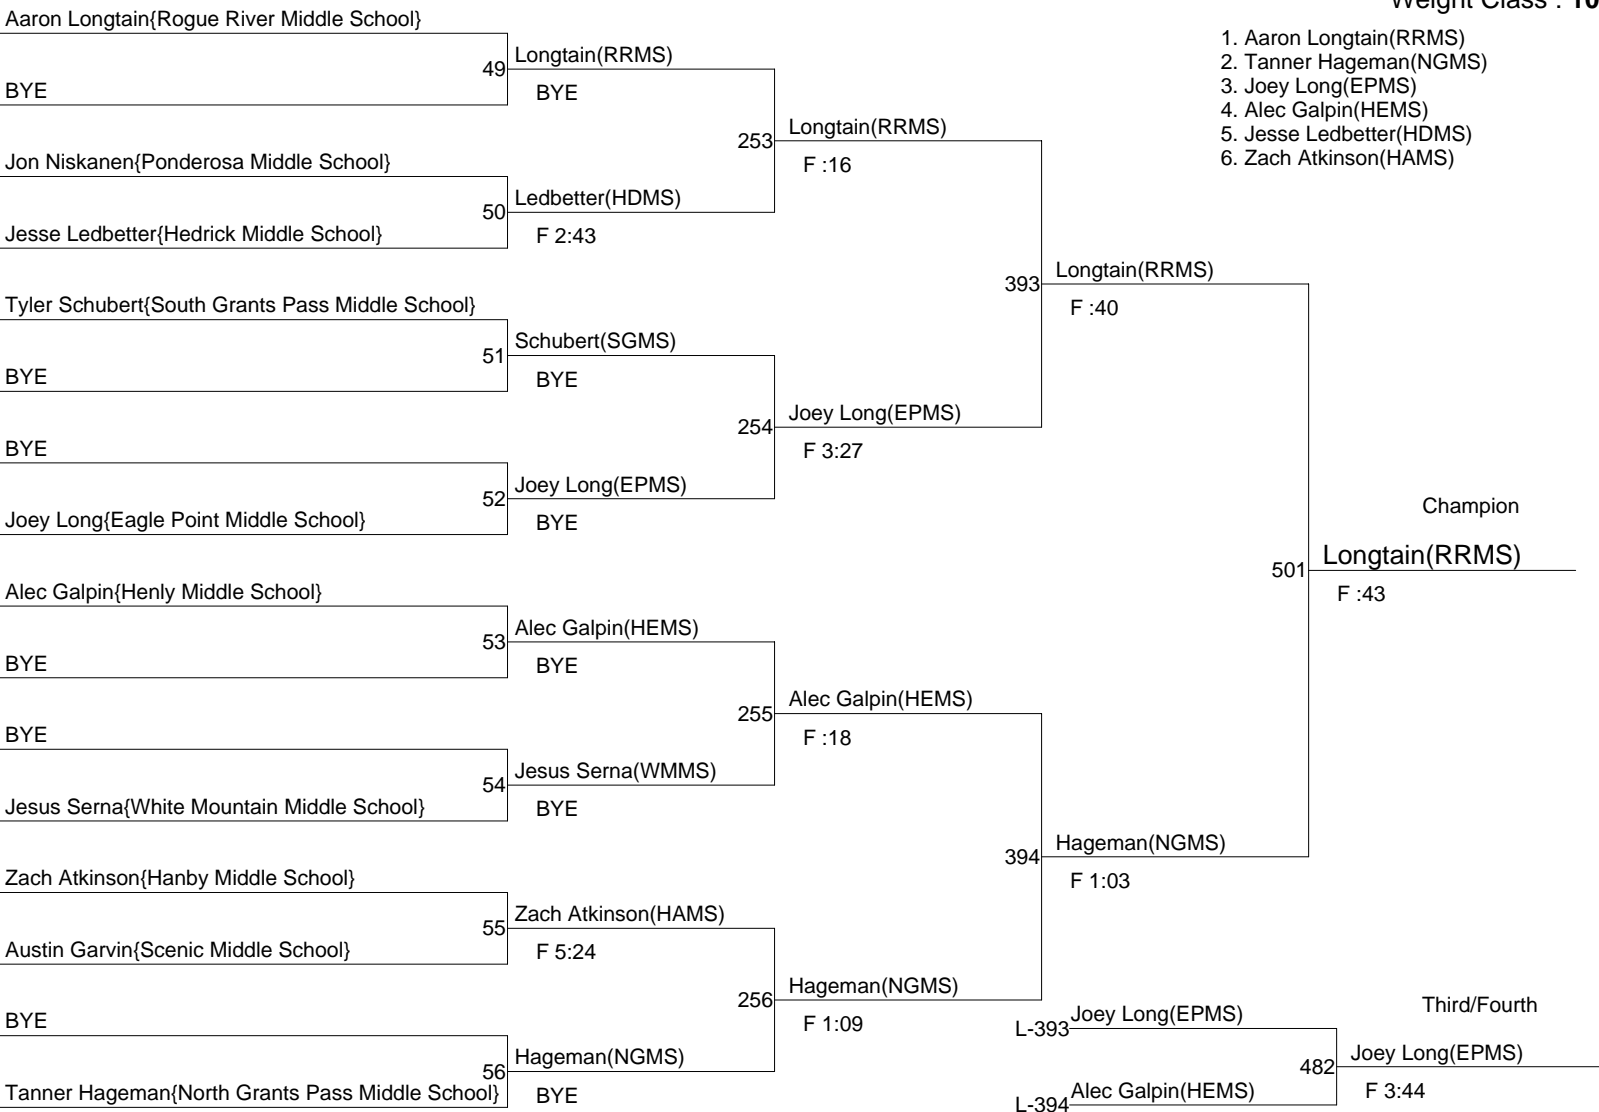

8th Middle School Districts

Weight Class : 105