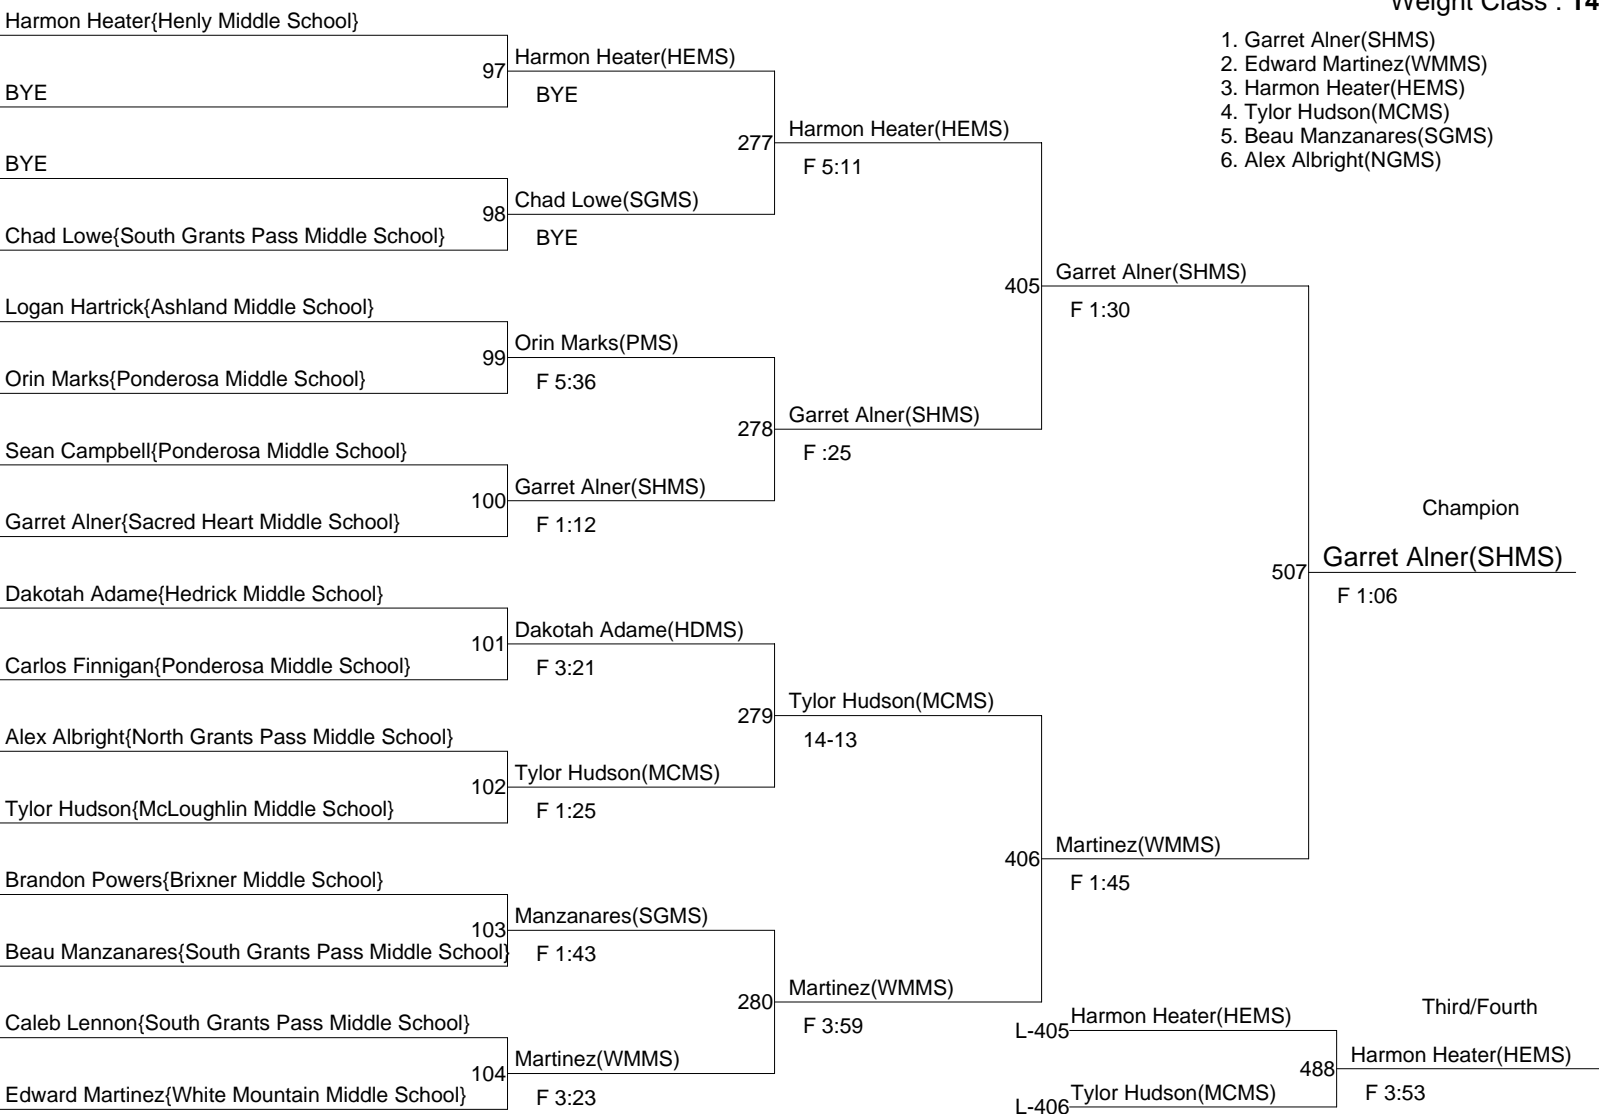

8th Middle School Districts

Weight Class : 145

1. Garret Alner(SHMS)
2. Edward Martinez(WMMS)
3. Harmon Heater(HEMS)
4. Tylor Hudson(MCMS)
5. Beau Manzanares(SGMS)
6. Alex Albright(NGMS)