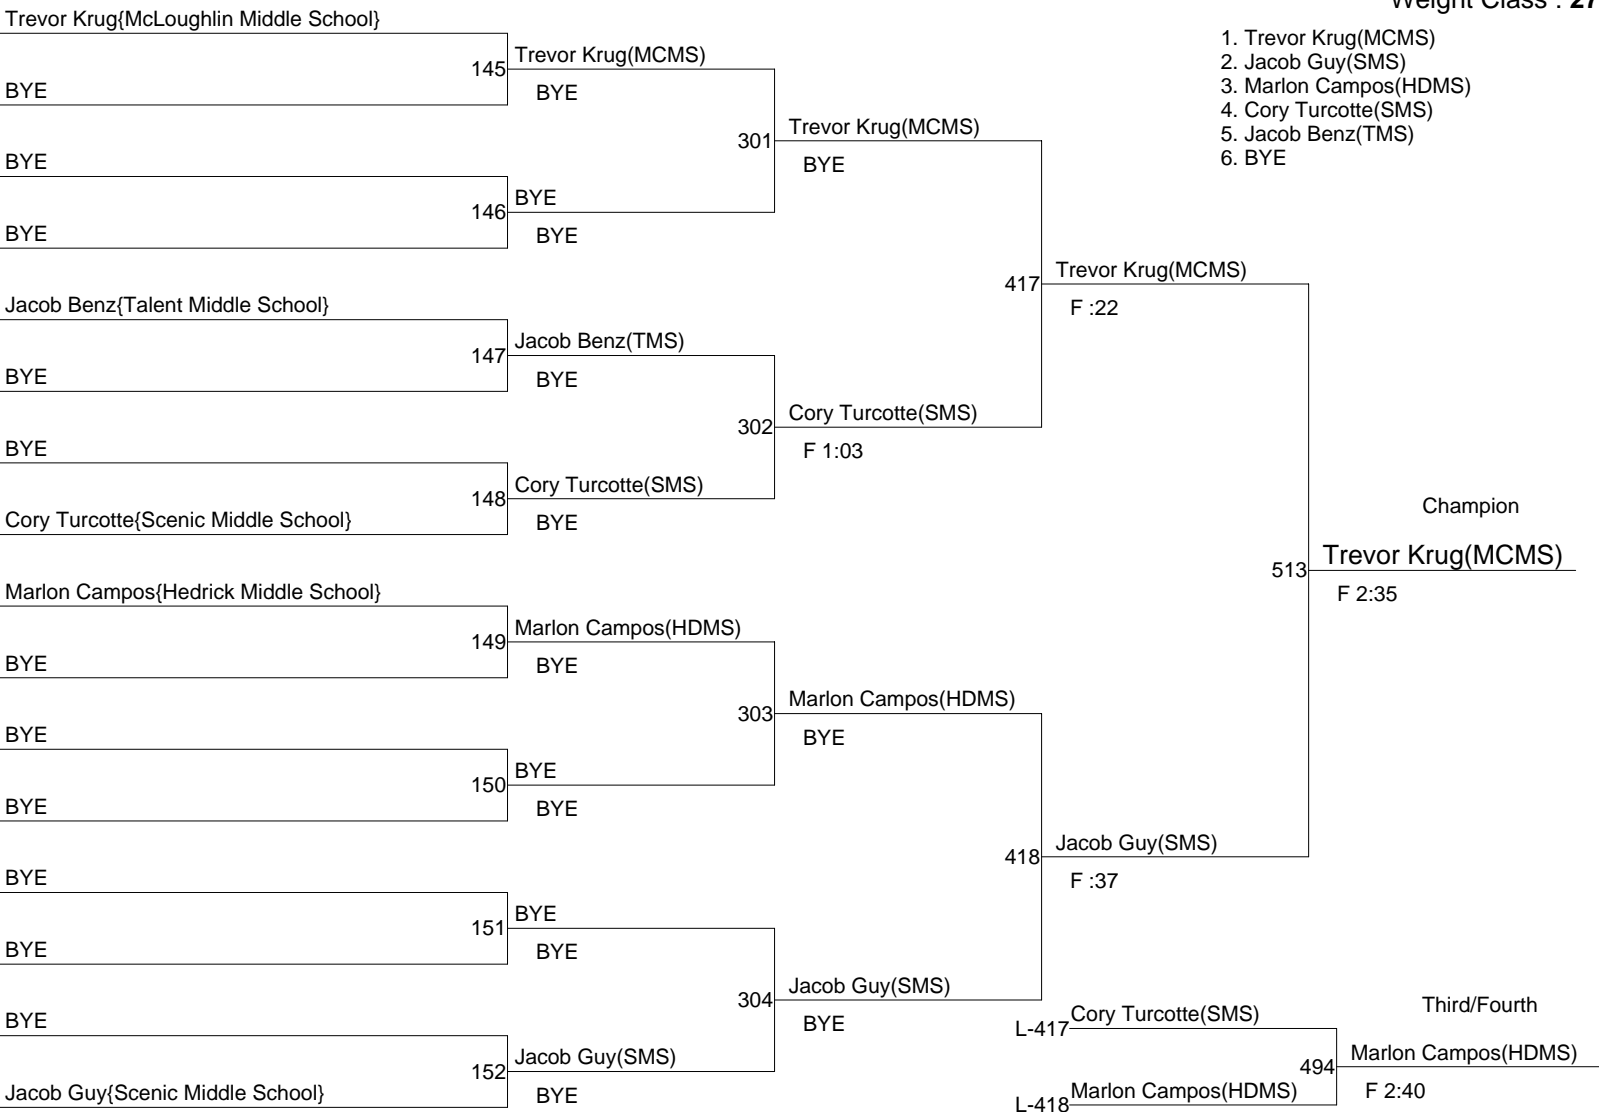

8th Middle School Districts

Weight Class : 275

8th Middle School Districts

Team Scores

1..Scenic Middle School	275
2..McLoughlin Middle School	214.5
3..White Mountain Middle Sch	165
4..South Grants Pass Middle	150
5..Talent Middle School	114
6..Hedrick Middle School	96
7..Eagle Point Middle School	82
8..North Grants Pass Middle	72
9..Hanby Middle School	71
10..Henly Middle School	62
11..Lincoln Savage Middle Sch	61.5
12..Ponderosa Middle School	60
13..Brixner Middle School	38.5
14..Fleming Middle School	36
15..Sacred Heart Middle Schoo	30
16..Lorna Byrne Middle School	30
17..Rogue River Middle School	28
18..Ashland Middle School	19
19..Shady Cove Middle School	11