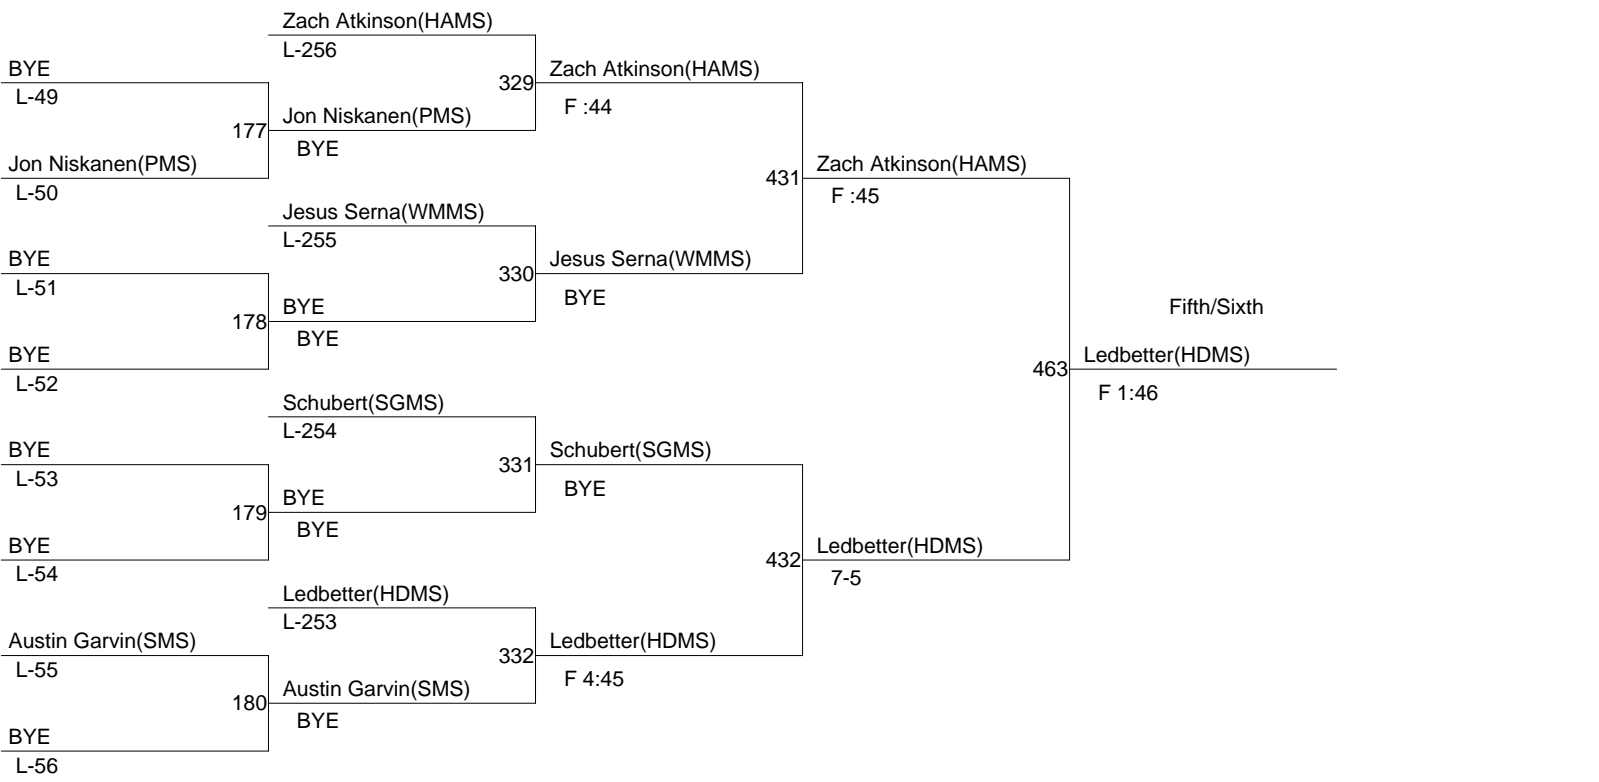

8th Middle School Districts

Weight Class : 105