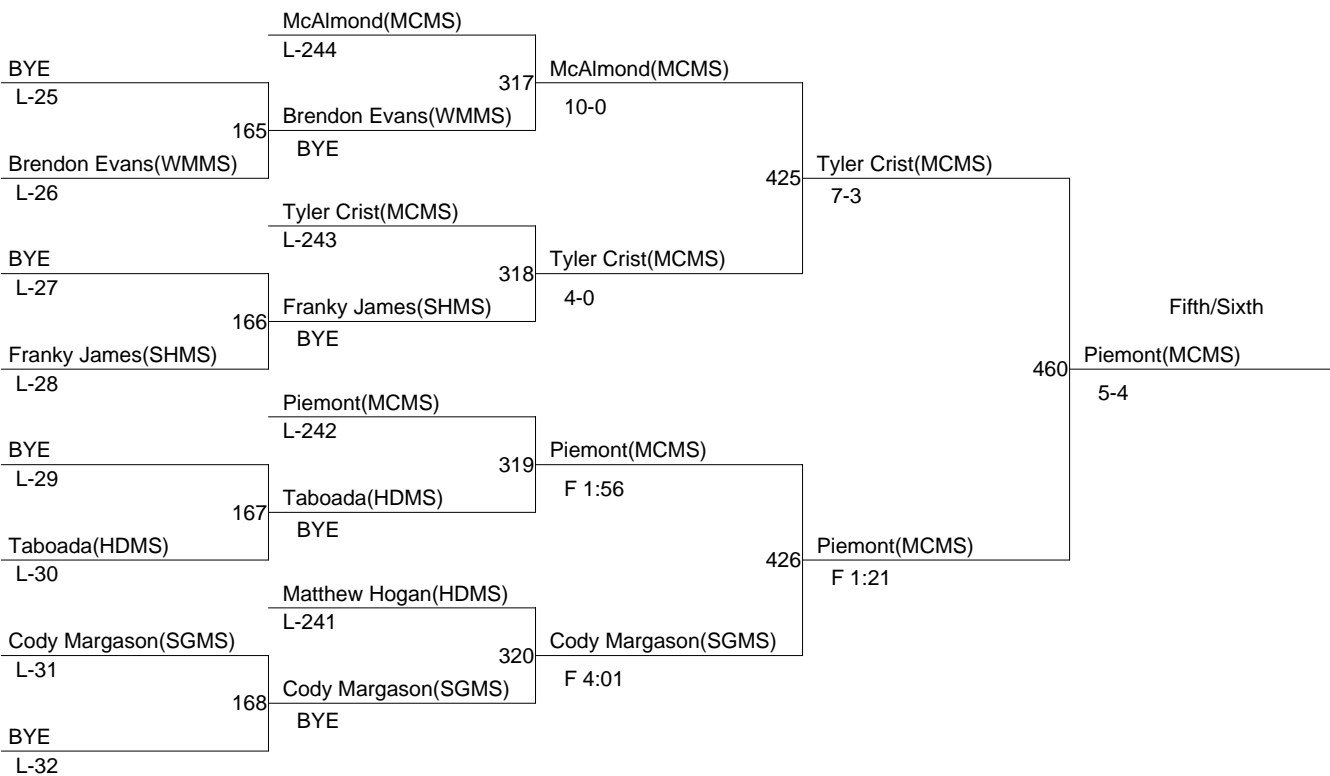

8th Middle School Districts

Weight Class : 75

8th Middle School Districts

Weight Class : 80

8th Middle School Districts

Weight Class : 85

8th Middle School Districts

Weight Class : 90