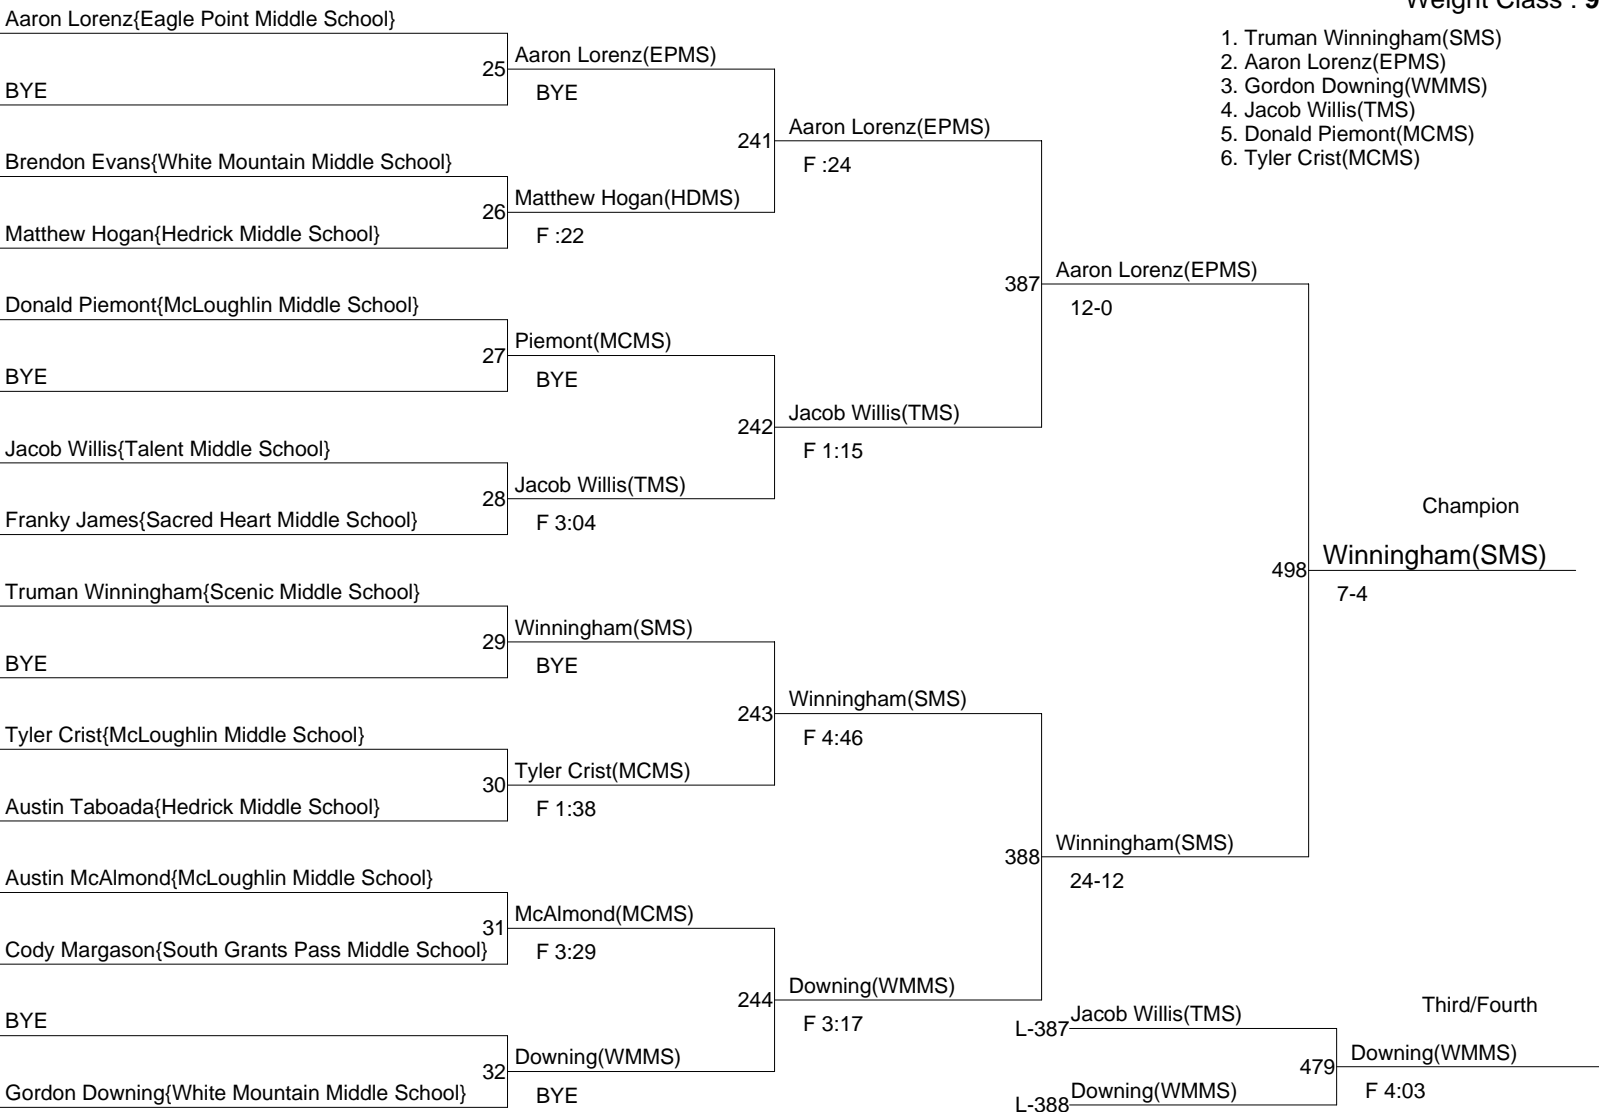

8th Middle School Districts

Weight Class : 75

8th Middle School Districts

Weight Class : 80

8th Middle School Districts

Weight Class : 85

8th Middle School Districts

Weight Class : 90