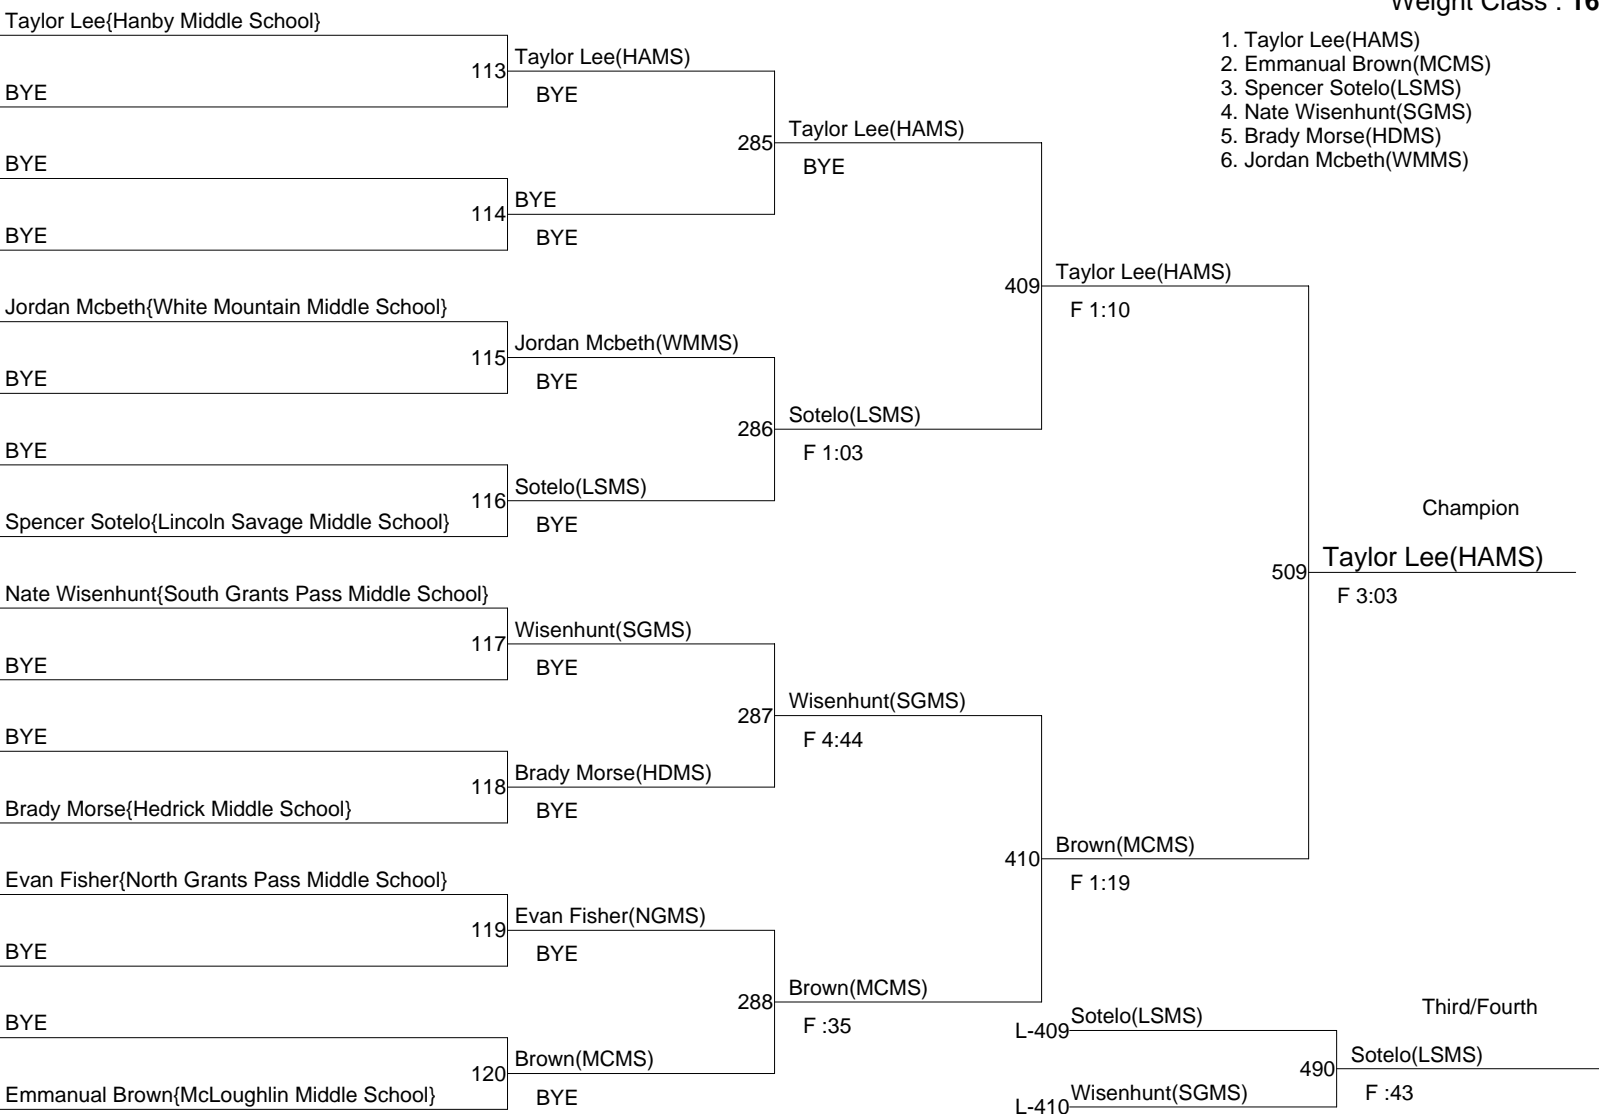

8th Middle School Districts

Weight Class : 165