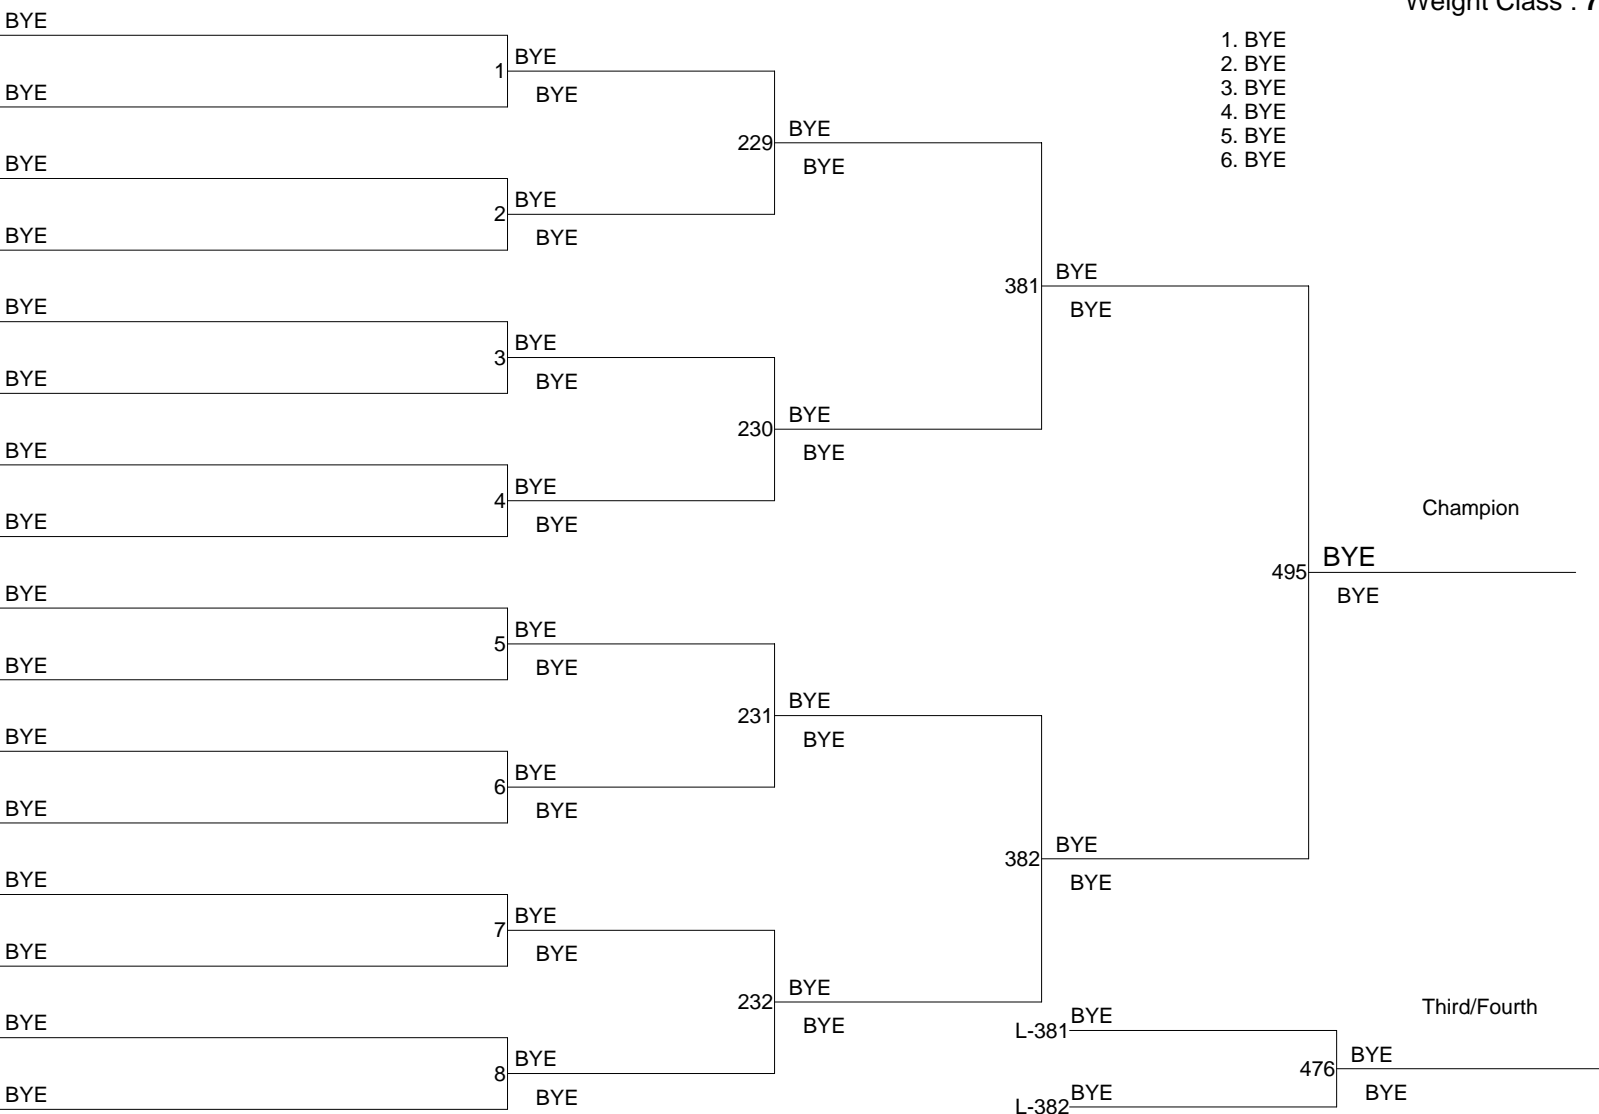

8th Middle School Districts

Weight Class : 75

8th Middle School Districts

Weight Class : 80

8th Middle School Districts

Weight Class : 85

8th Middle School Districts

Weight Class : 90