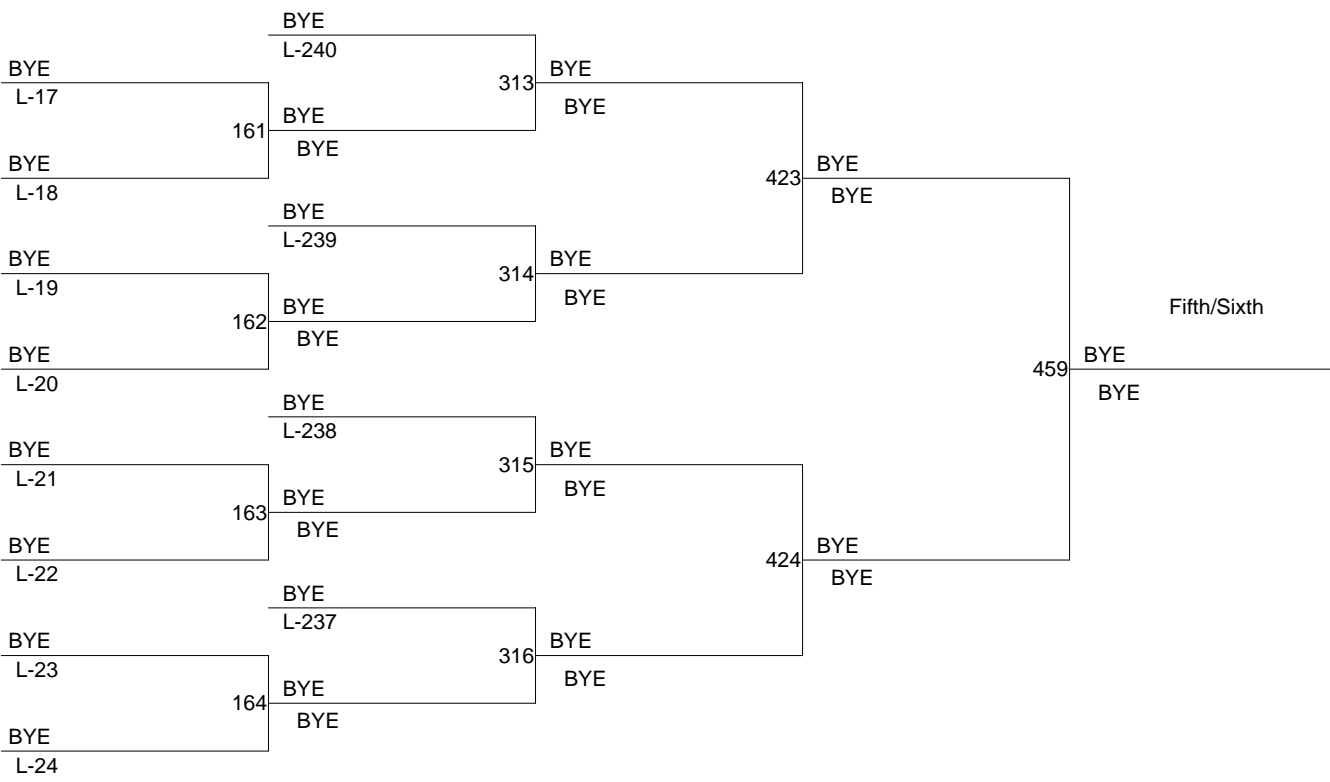

8th Middle School Districts

Weight Class : 75

8th Middle School Districts

Weight Class : 80

8th Middle School Districts

Weight Class : 85

8th Middle School Districts

Weight Class : 90