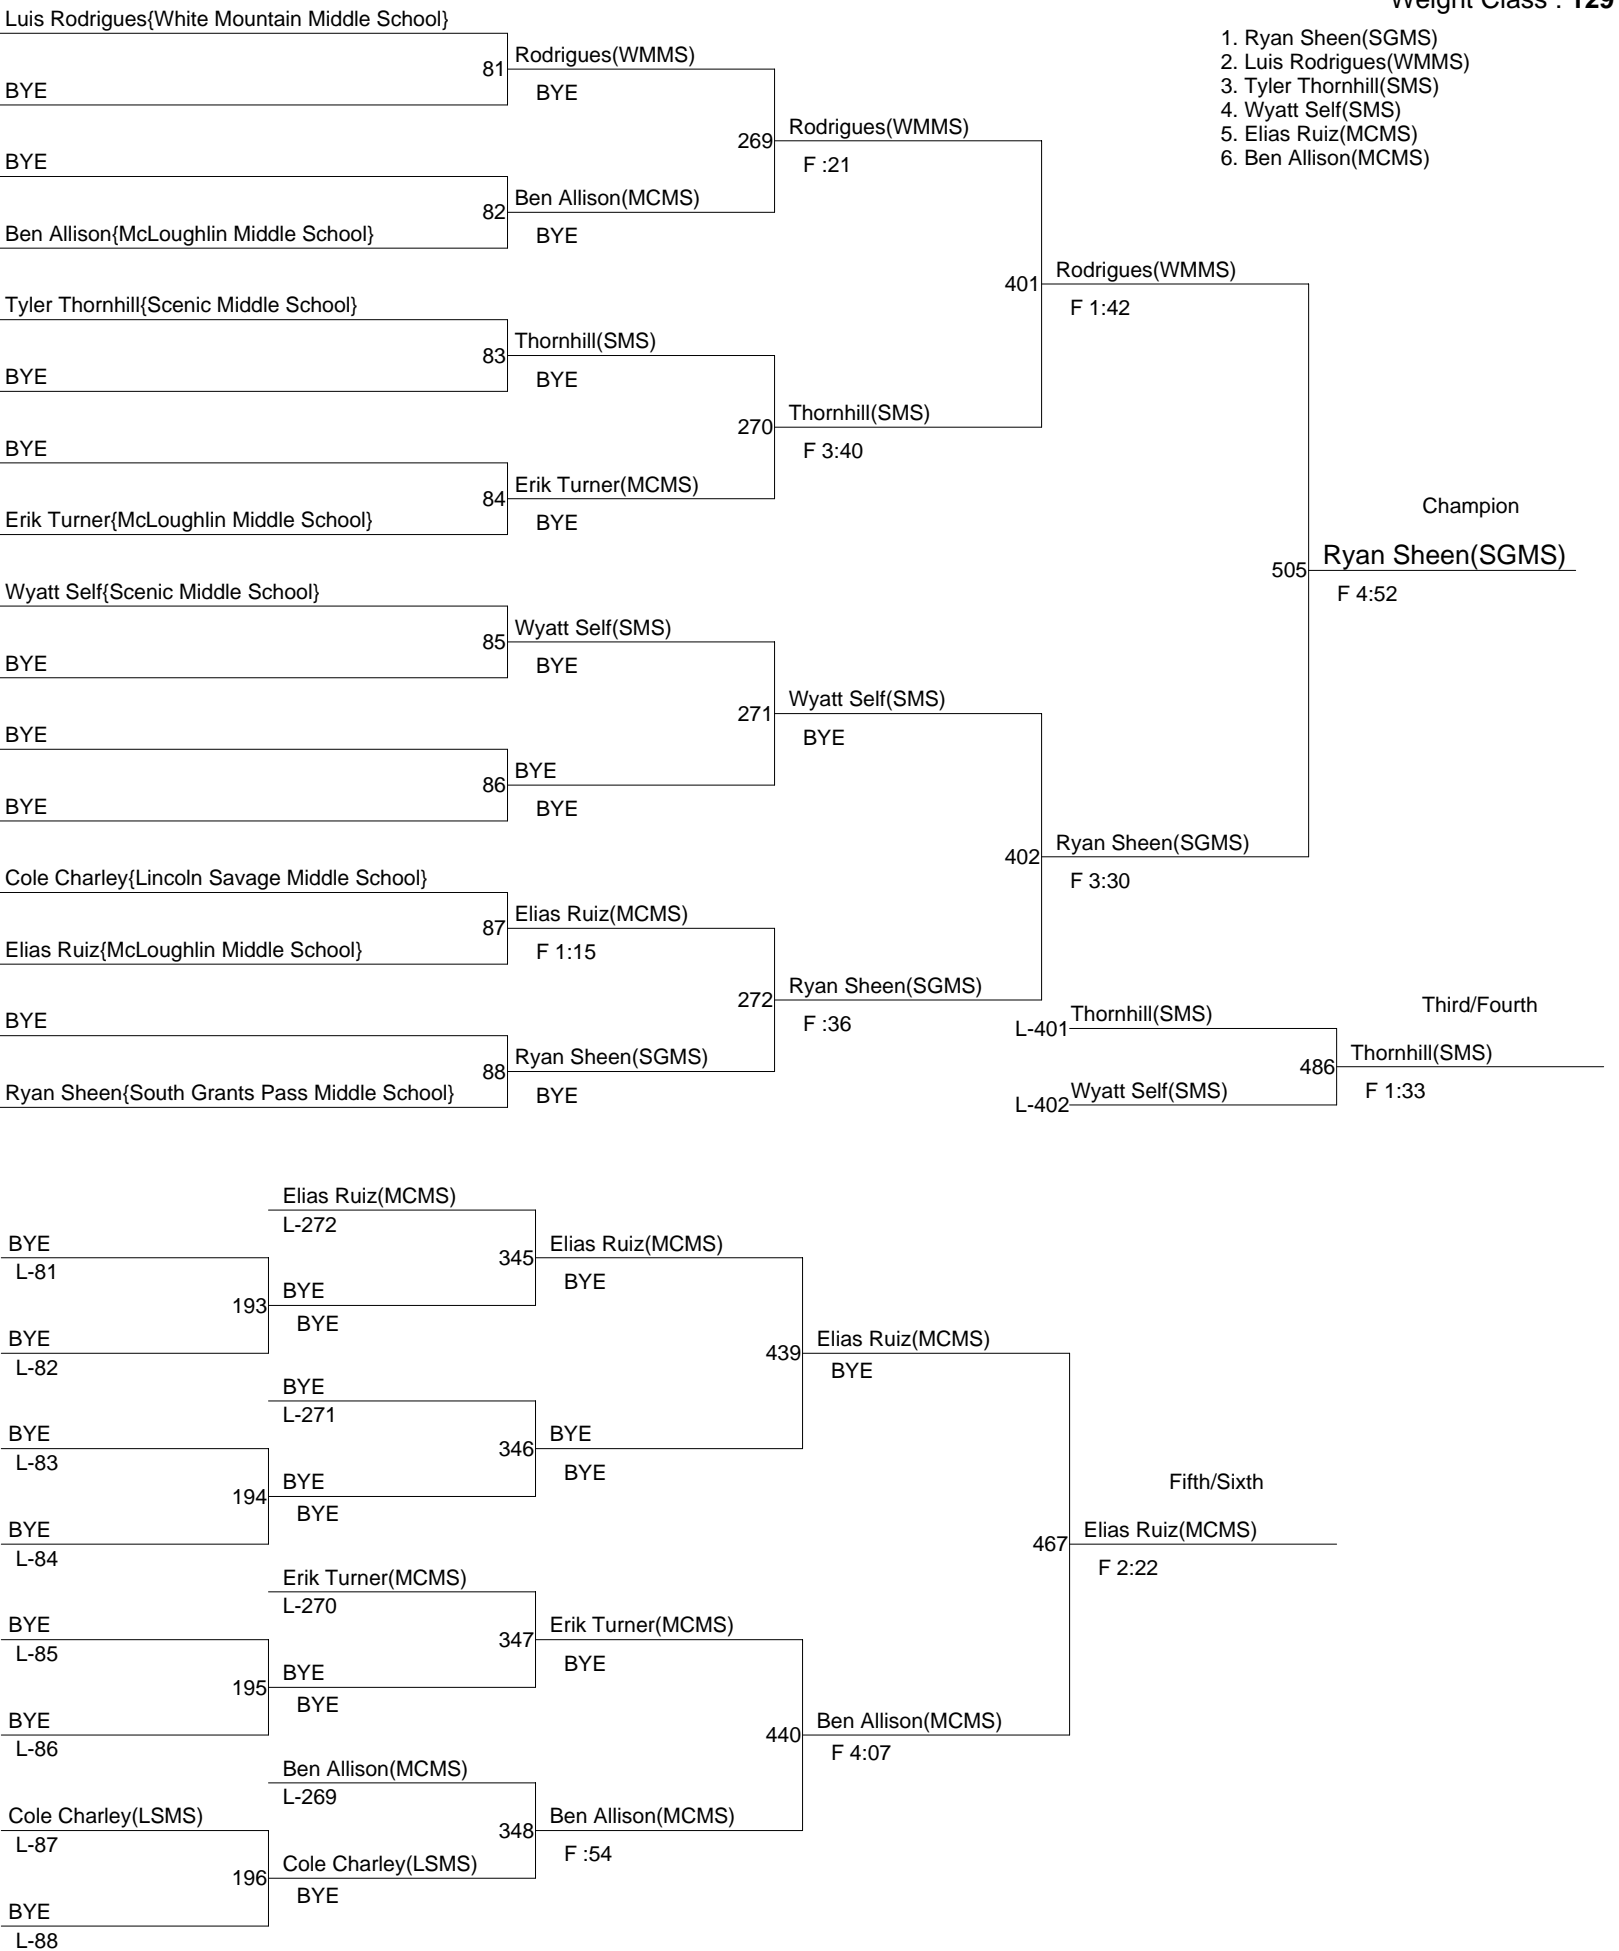

8th Middle School Districts

Weight Class : 115

8th Middle School Districts

Weight Class : **122**

8th Middle School Districts

Weight Class : 129

8th Middle School Districts

Weight Class : **136**