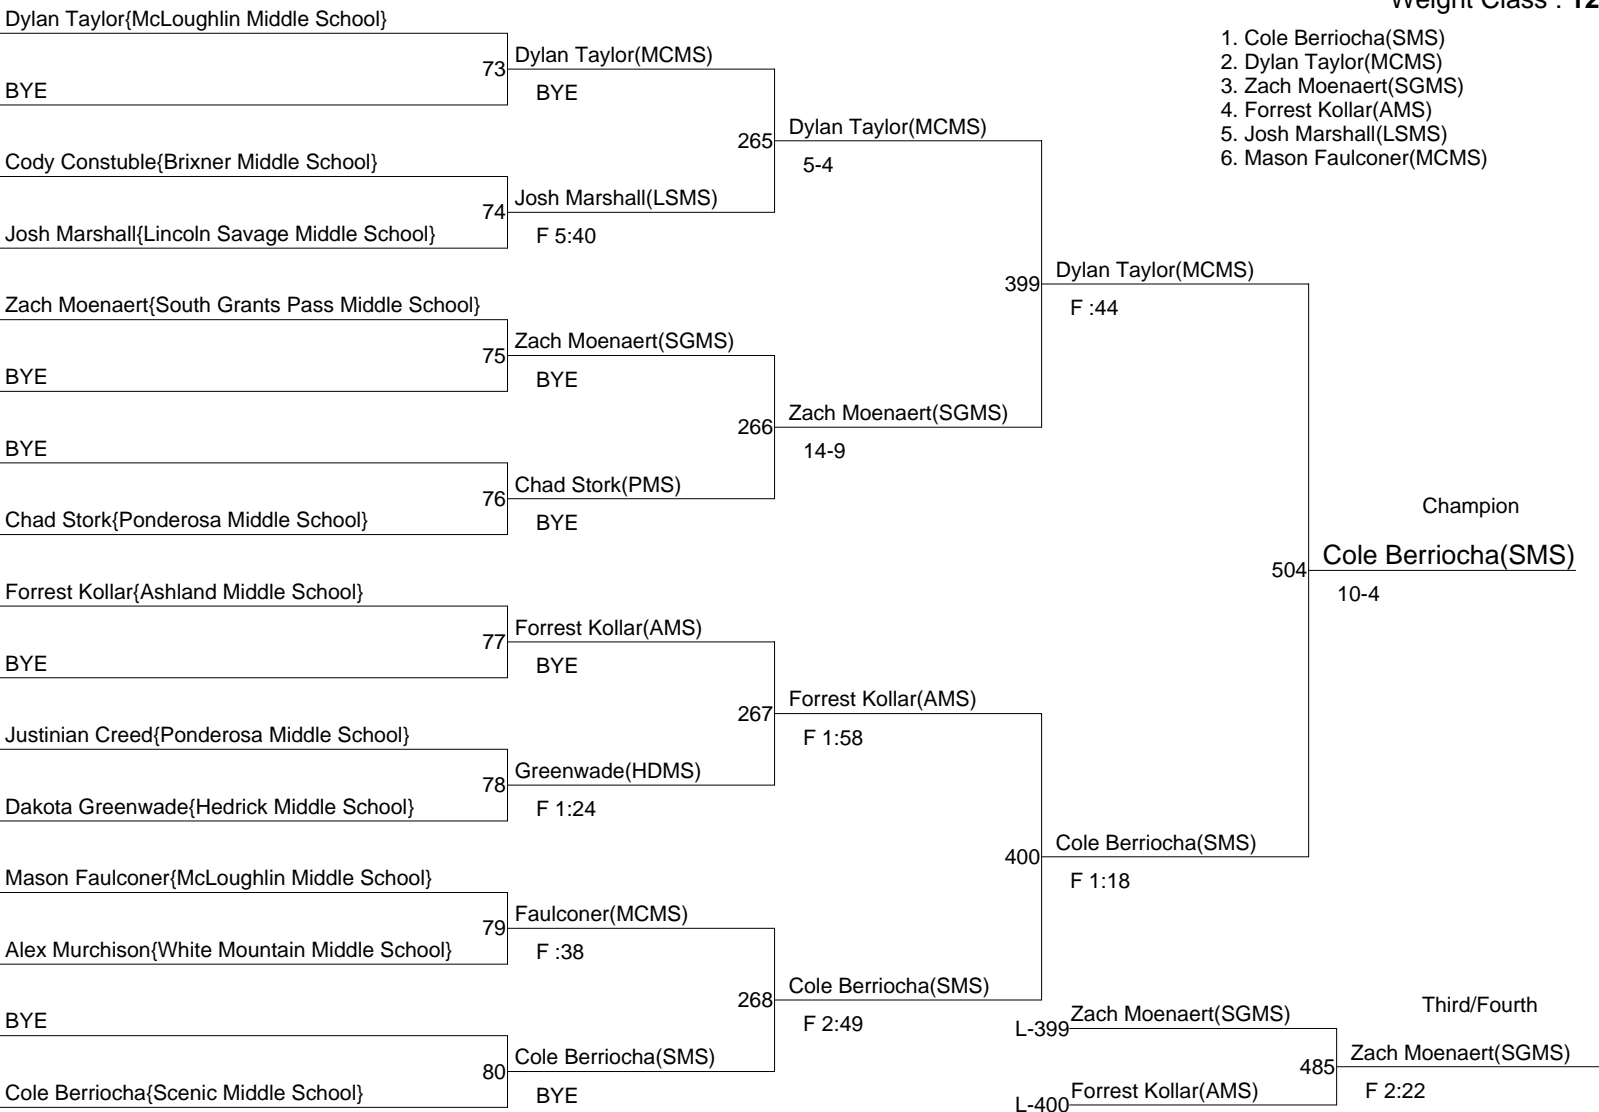

8th Middle School Districts

Weight Class : **122**