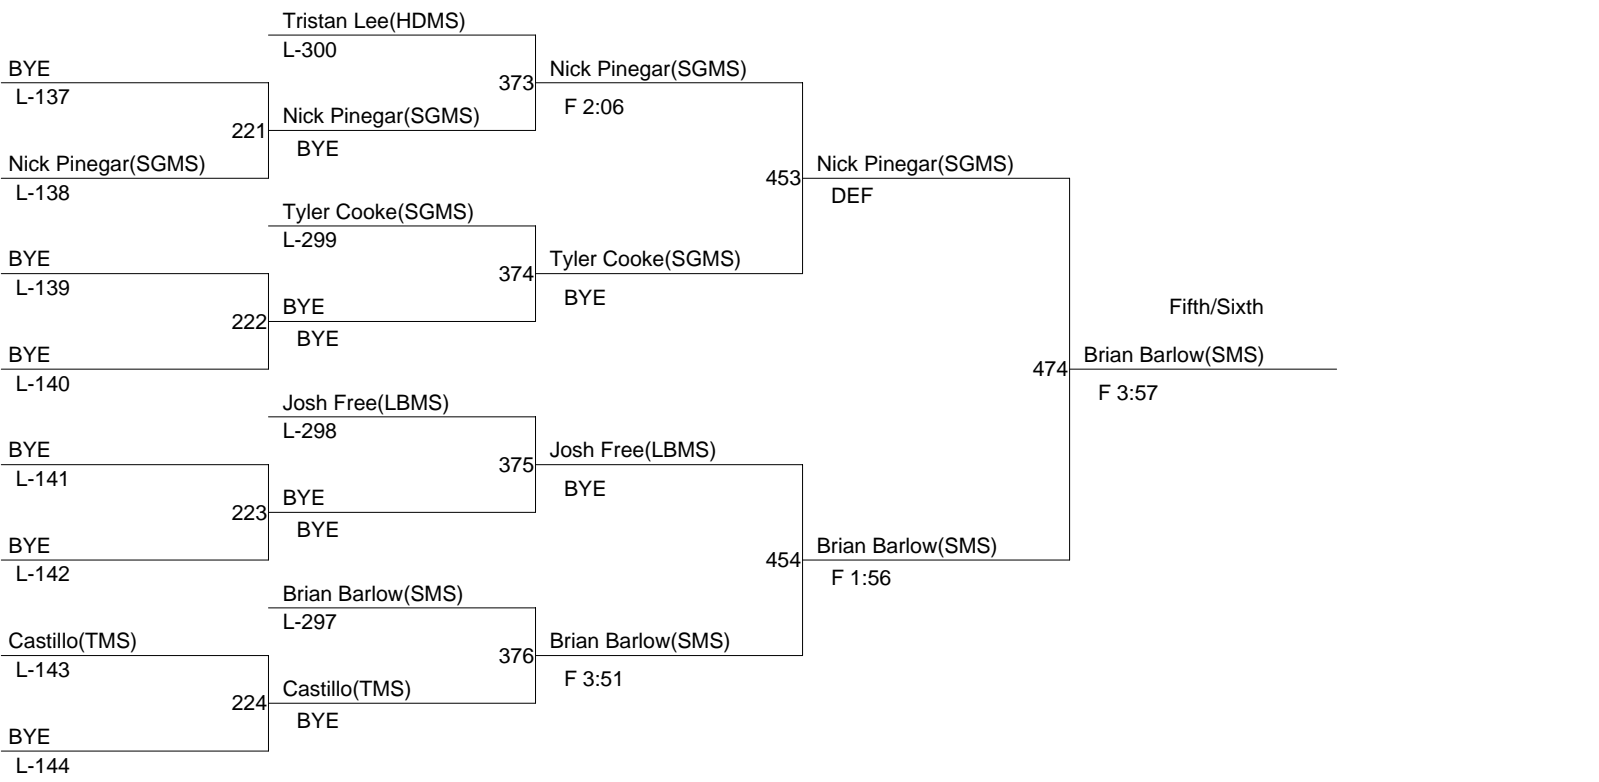

8th Middle School Districts

Weight Class : **195**

1. Gerald Jakabosky(SMS)
2. Jesse Earle(BMS)
3. Drake Dow(HEMS)
4. JW Rich(TMS)
5. Alex Stork(PMS)
6. Austin Ganey(SMS)

8th Middle School Districts

Weight Class : **220**