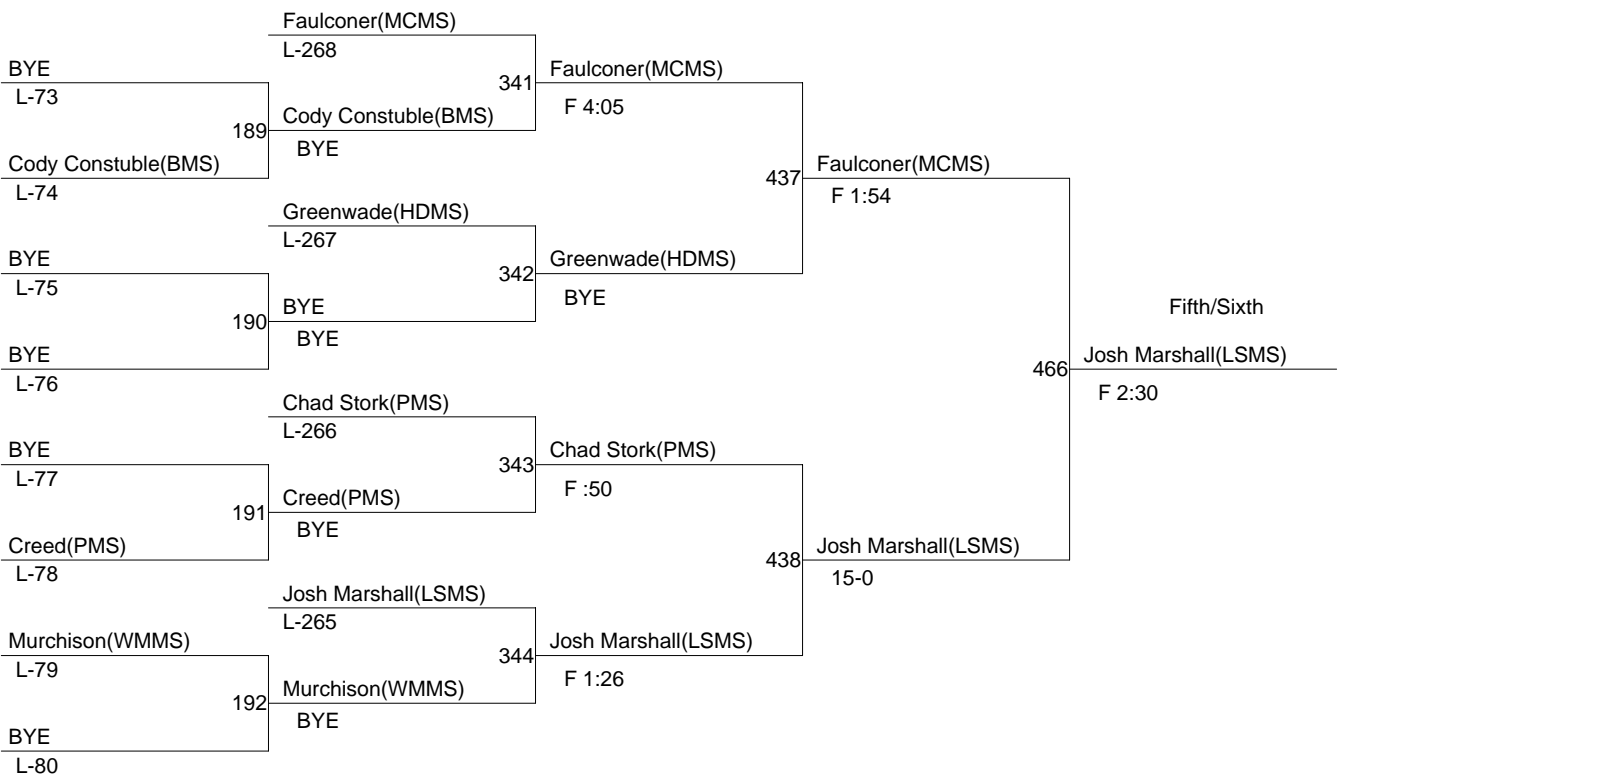

8th Middle School Districts

Weight Class : **122**