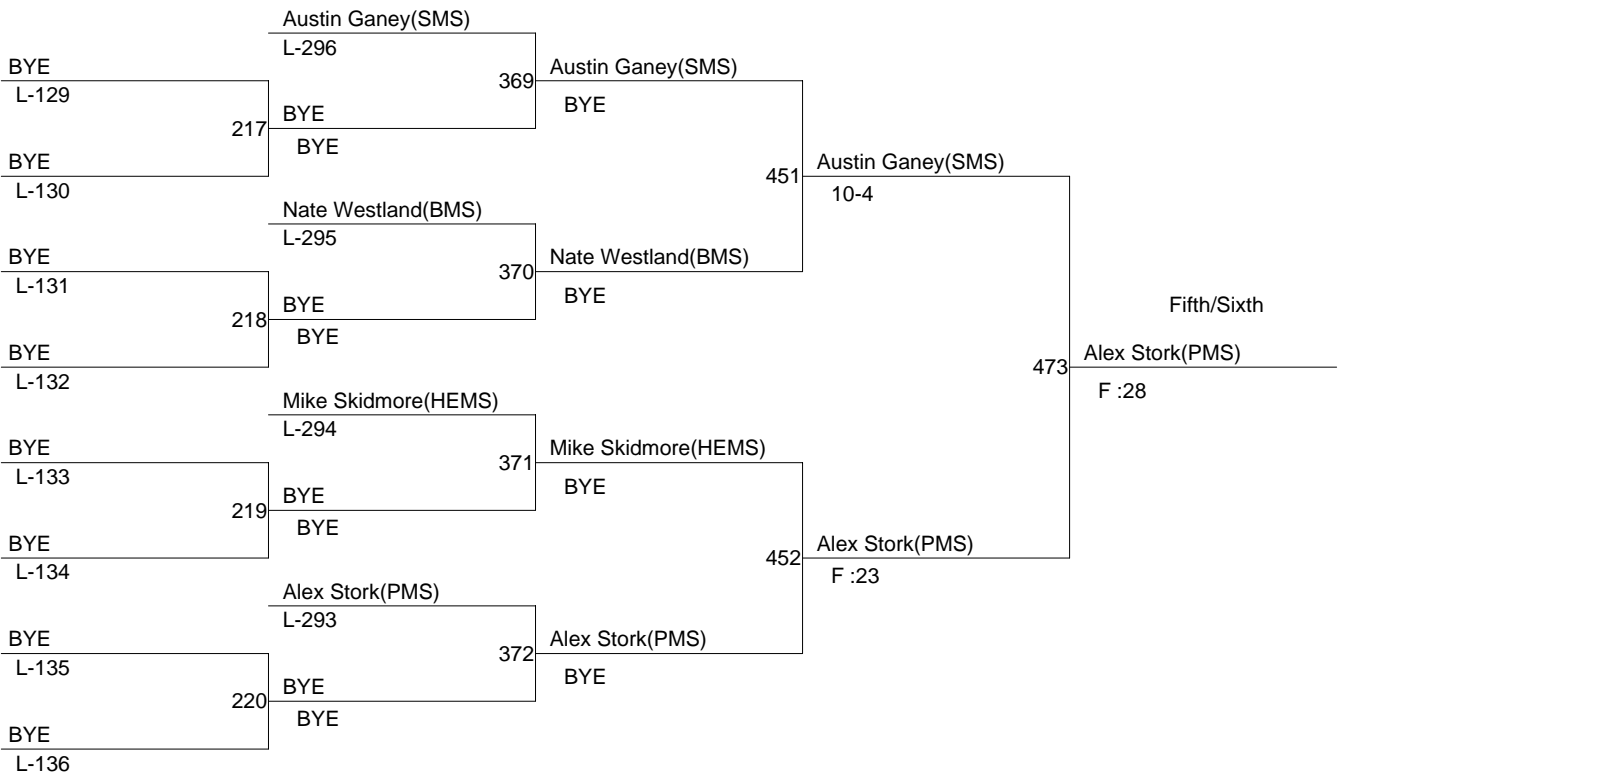

8th Middle School Districts

Weight Class : **195**

1. Gerald Jakabosky(SMS)
2. Jesse Earle(BMS)
3. Drake Dow(HEMS)
4. JW Rich(TMS)
5. Alex Stork(PMS)
6. Austin Ganey(SMS)