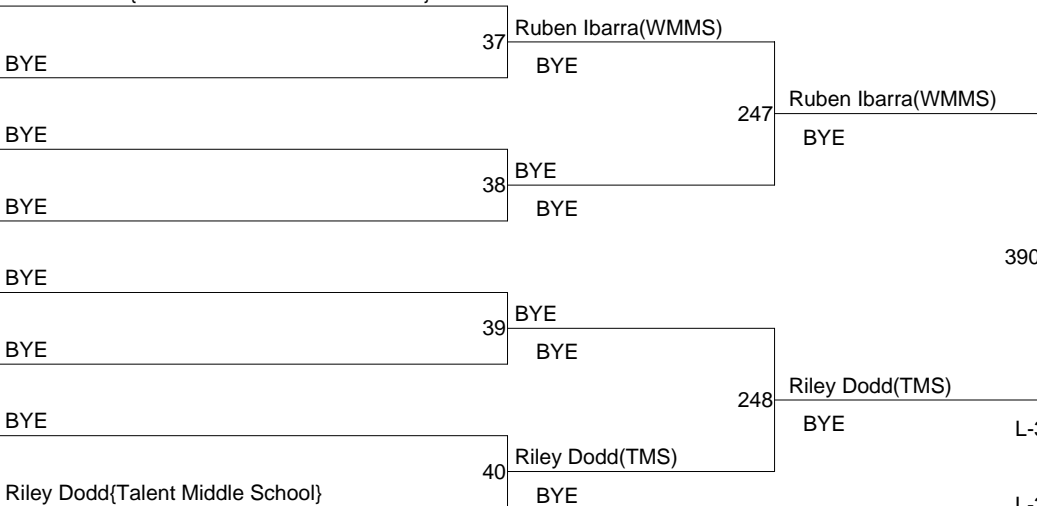

8th Middle School Districts

Weight Class : 95

Jess Orndoff(Lorna Byrne Middle School)

1. Jess Orndoff(LBMS)
2. Riley Dodd(TMS)
3. Ruben Ibarra(WMMS)
4. Chase Wier(LBMS)
5. BYE
6. BYE

Ruben Ibarra(White Mountain Middle School)