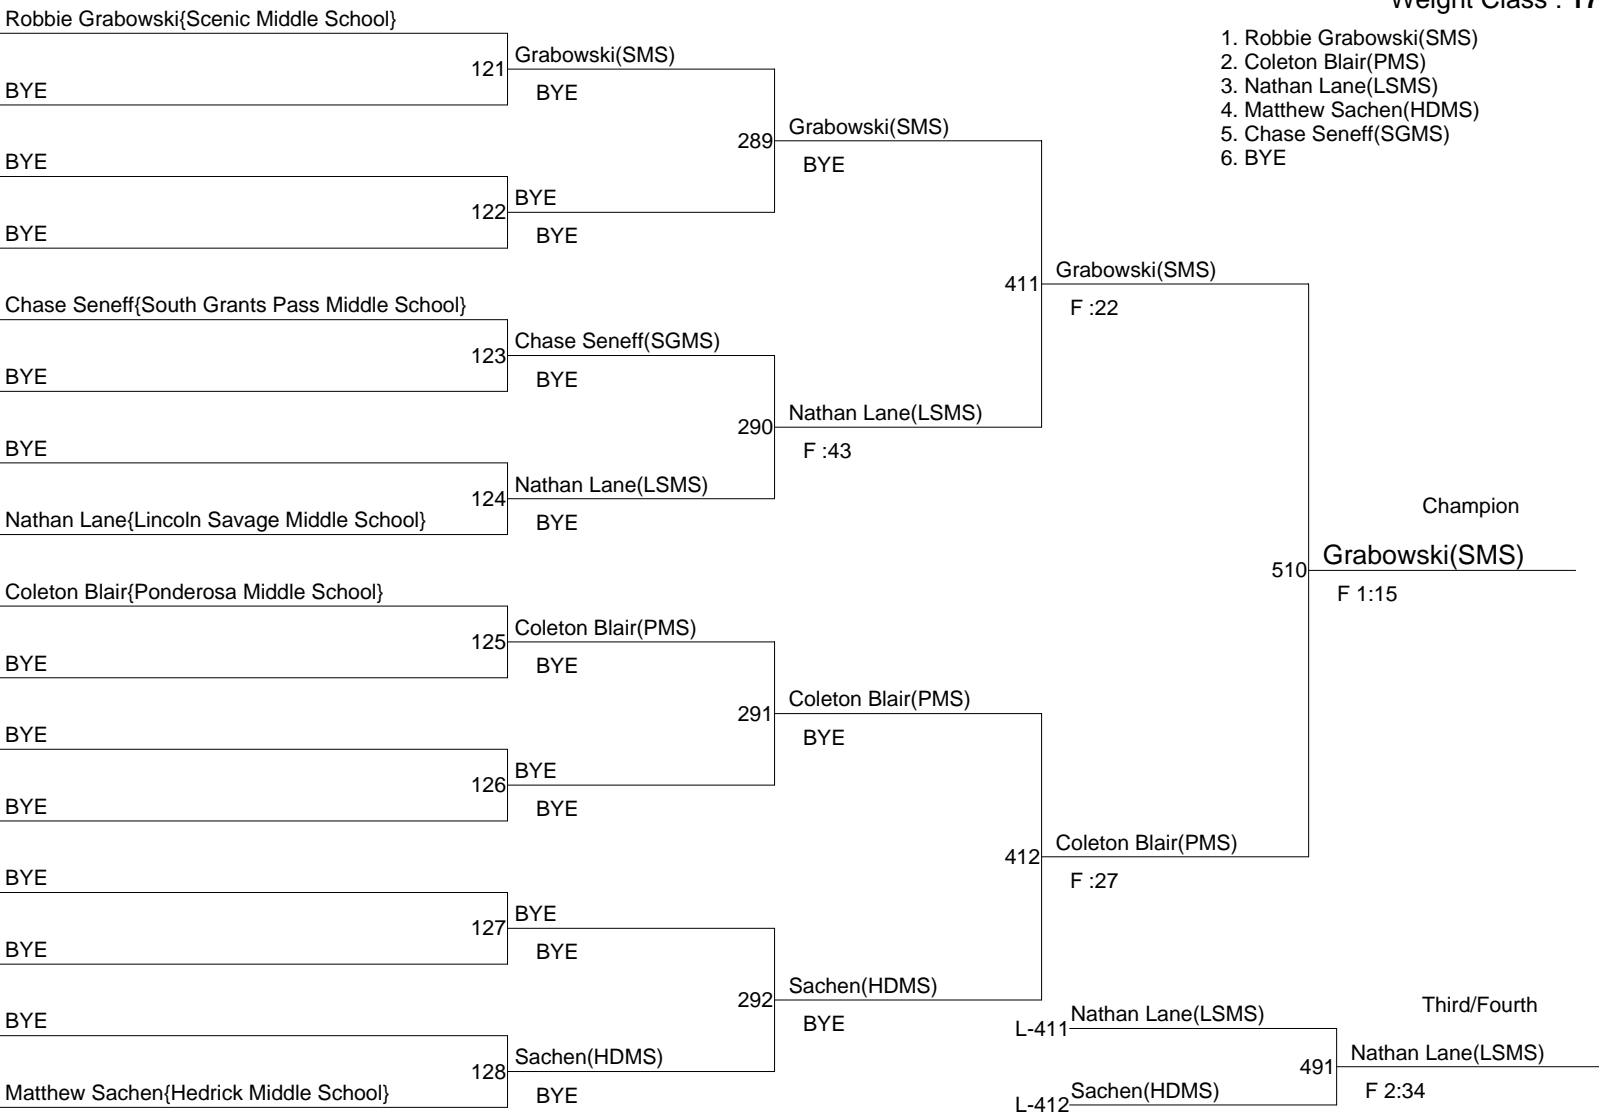

8th Middle School Districts

Weight Class : 155

8th Middle School Districts

Weight Class : 165

8th Middle School Districts

Weight Class : 175

1. Robbie Grabowski (SMS)
2. Coleton Blair (PMS)
3. Nathan Lane (LSMS)
4. Matthew Sachen (HDMS)
5. Chase Seneff (SGMS)
6. BYE