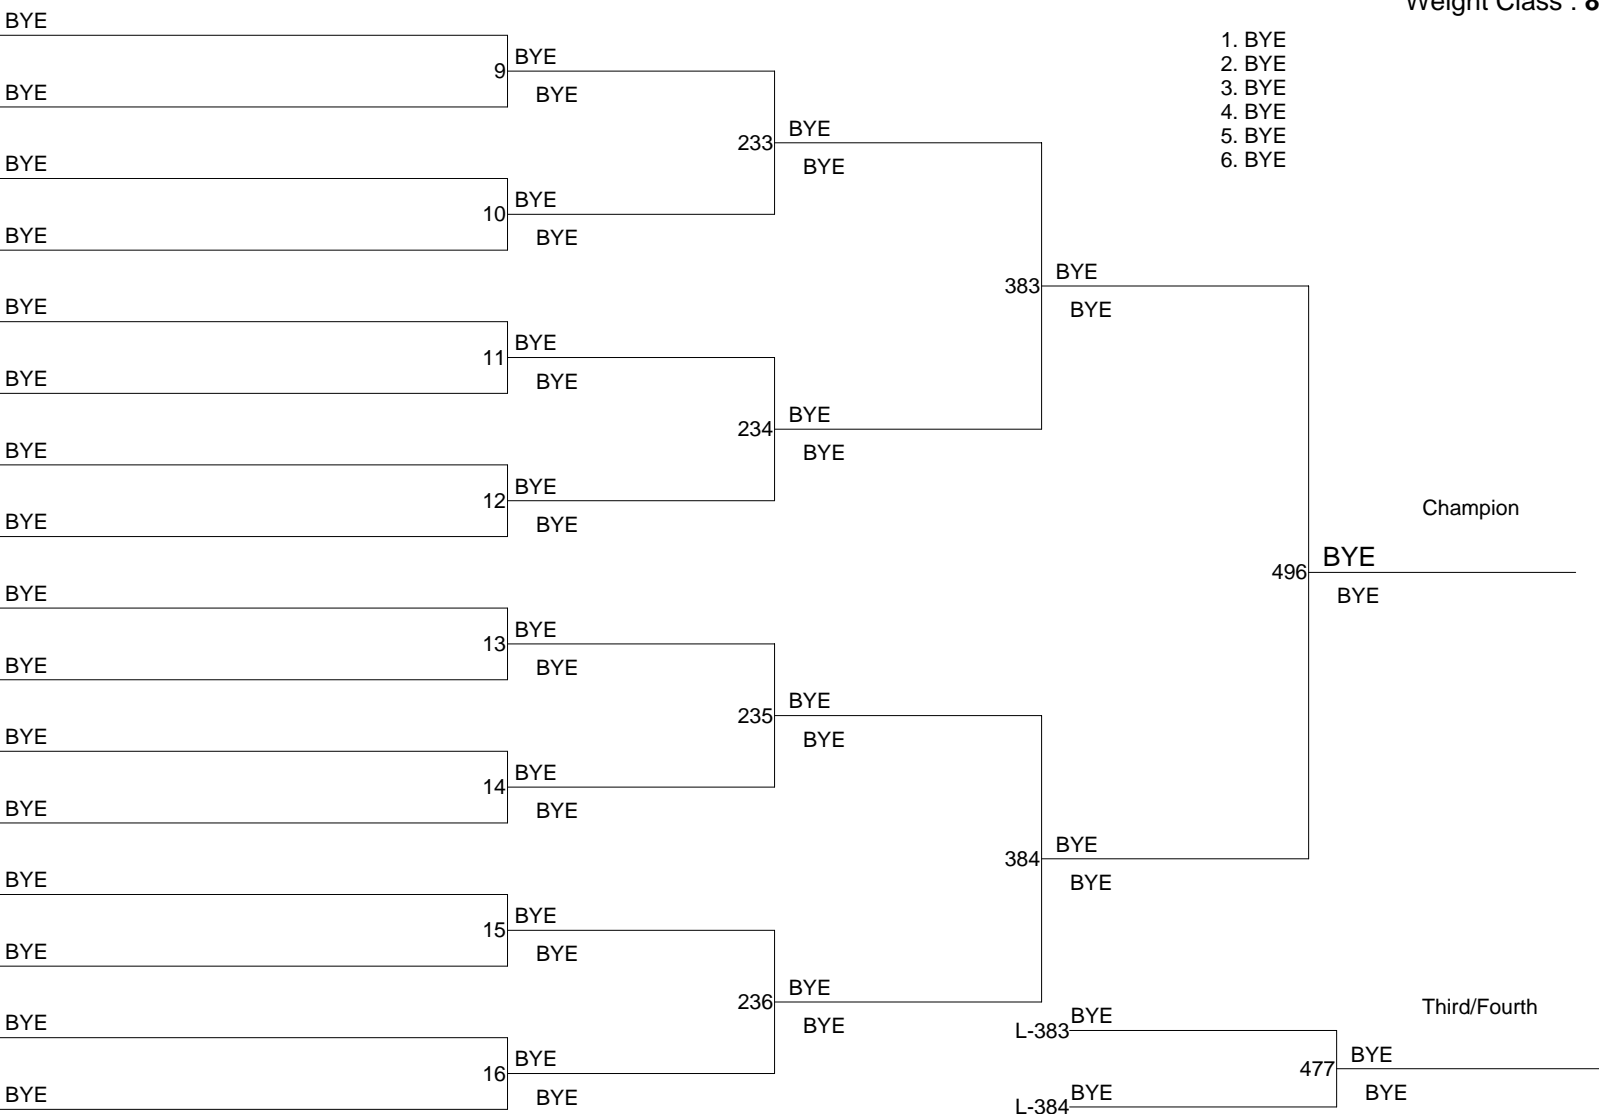

8th Middle School Districts

Weight Class : 75

8th Middle School Districts

Weight Class : 80

8th Middle School Districts

Weight Class : 85

8th Middle School Districts

Weight Class : 90