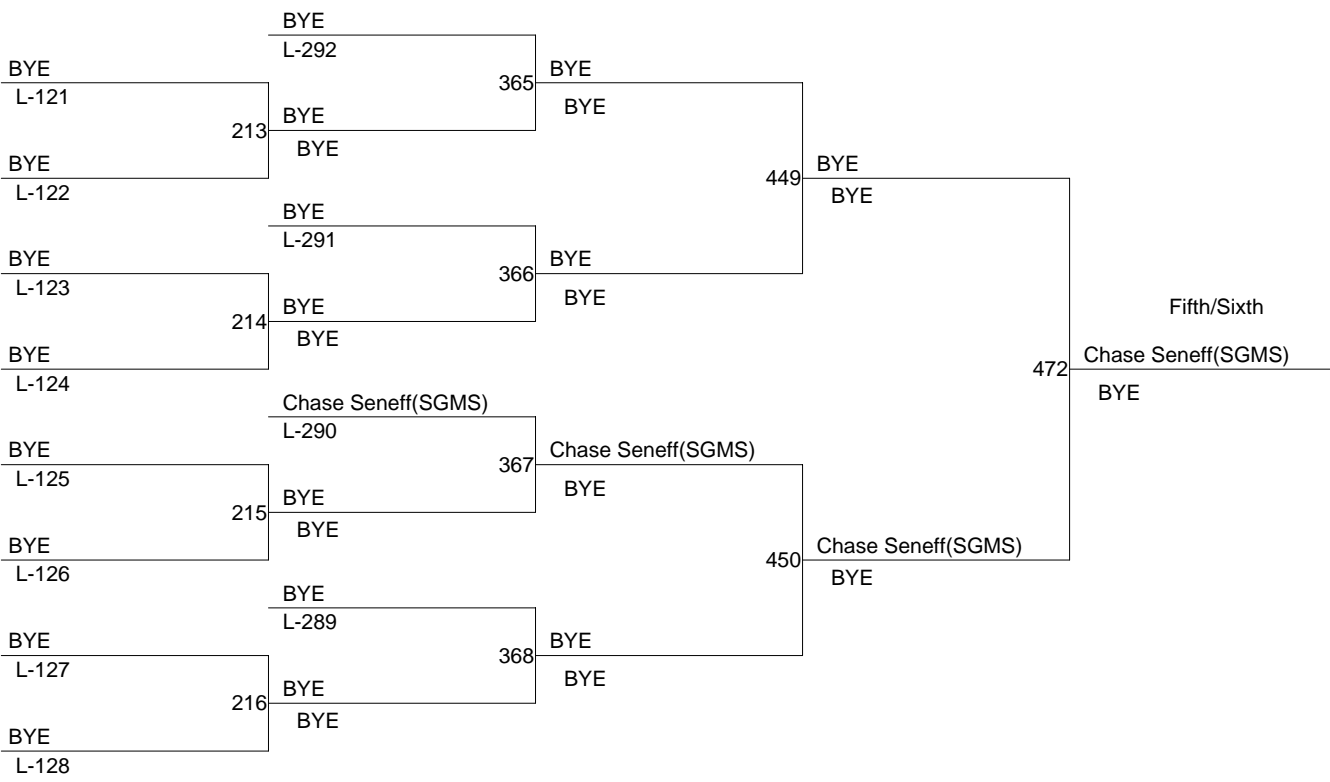

8th Middle School Districts

Weight Class : 155

8th Middle School Districts

Weight Class : 165

8th Middle School Districts

Weight Class : 175

1. Robbie Grabowski (SMS)
2. Coleton Blair (PMS)
3. Nathan Lane (LSMS)
4. Matthew Sachen (HDMS)
5. Chase Seneff (SGMS)
6. BYE