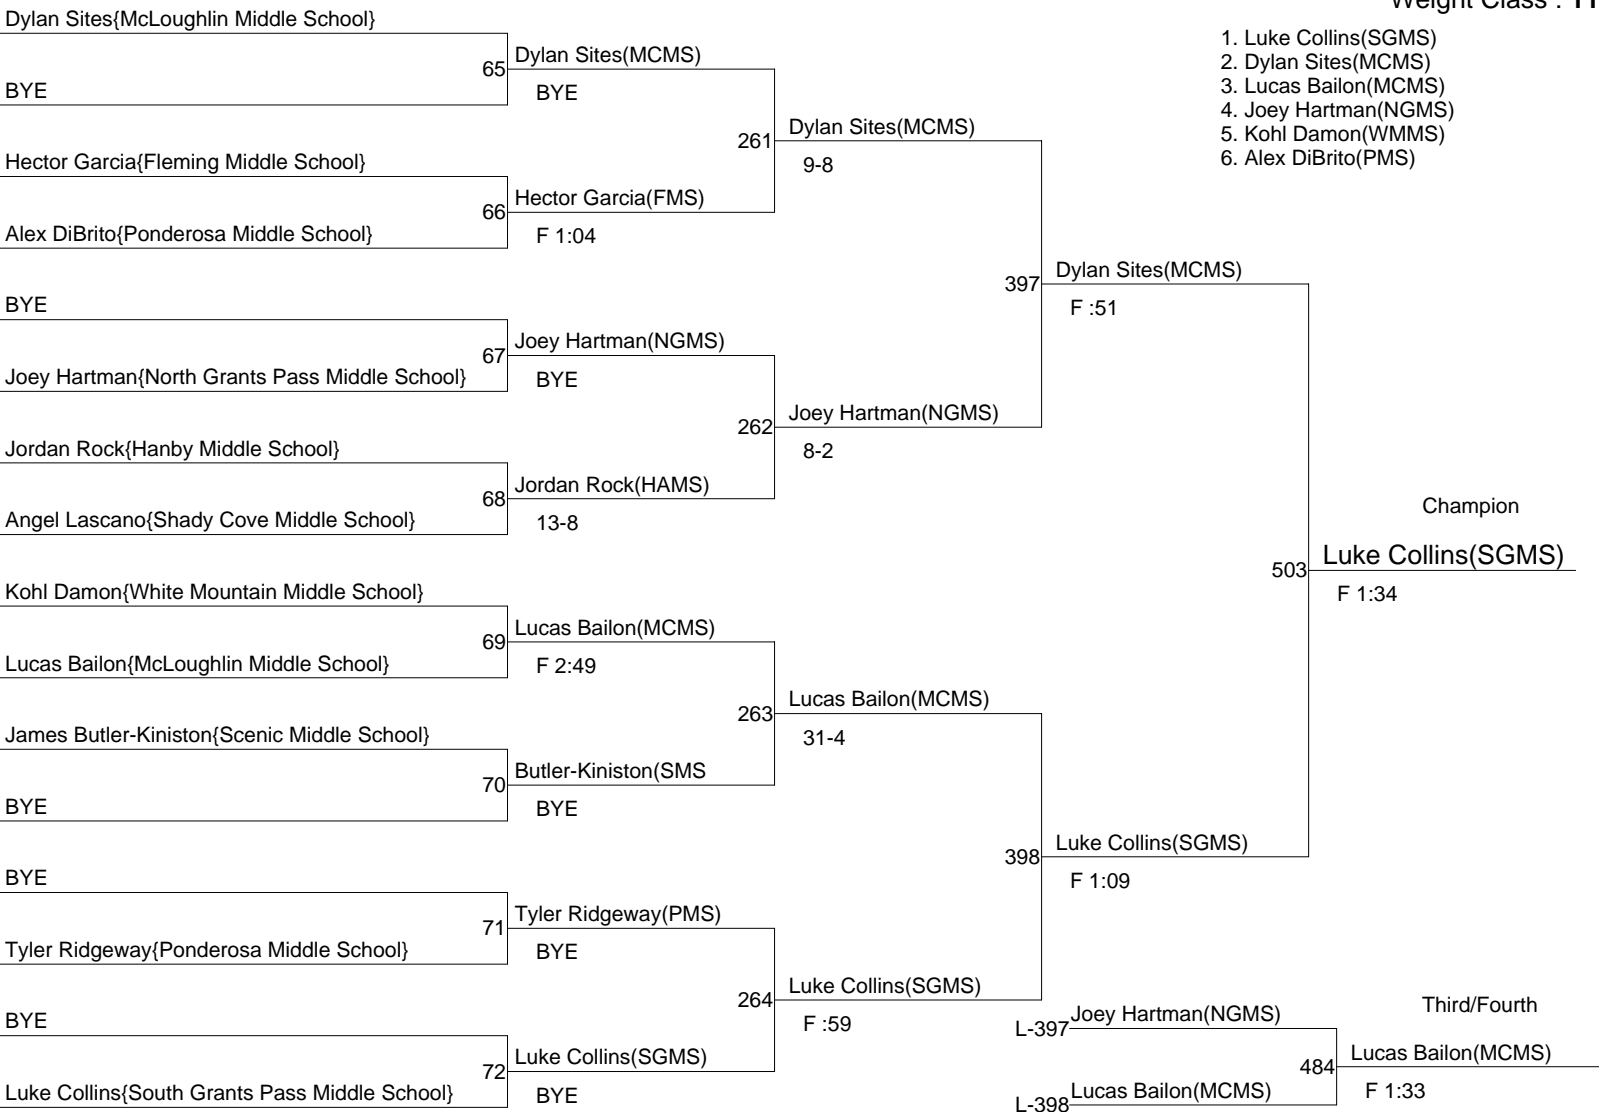

8th Middle School Districts

Weight Class : 115