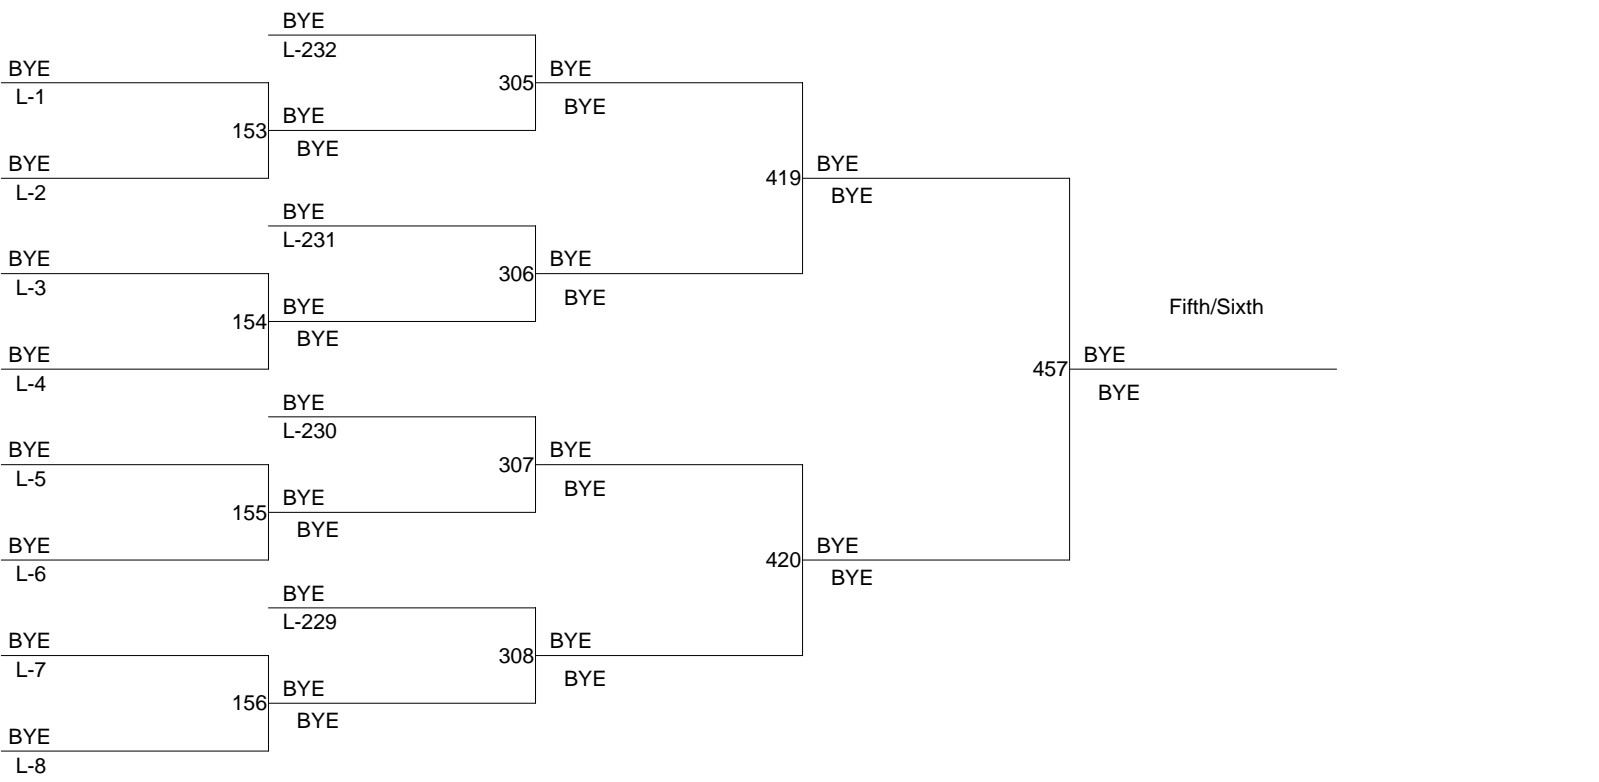

8th Middle School Districts

Weight Class : 75

8th Middle School Districts

Weight Class : 80

8th Middle School Districts

Weight Class : 85

8th Middle School Districts

Weight Class : 90