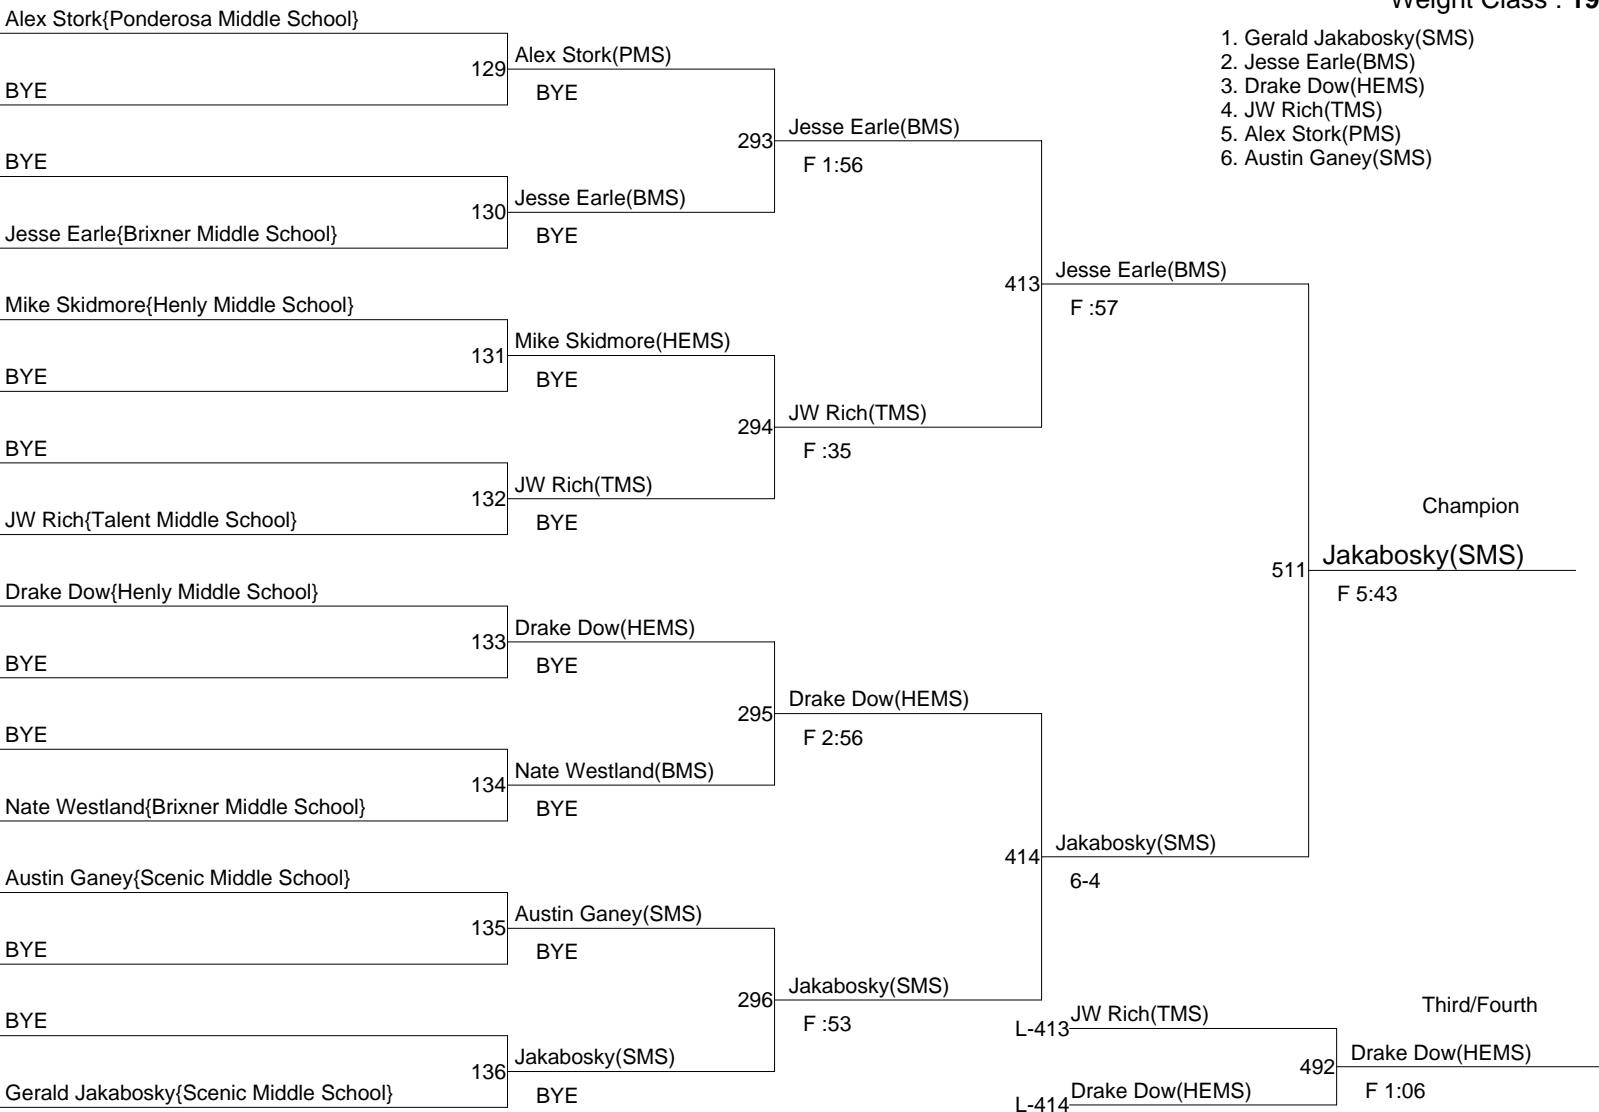

8th Middle School Districts

Weight Class : **195**

1. Gerald Jakabosky(SMS)
2. Jesse Earle(BMS)
3. Drake Dow(HEMS)
4. JW Rich(TMS)
5. Alex Stork(PMS)
6. Austin Ganey(SMS)