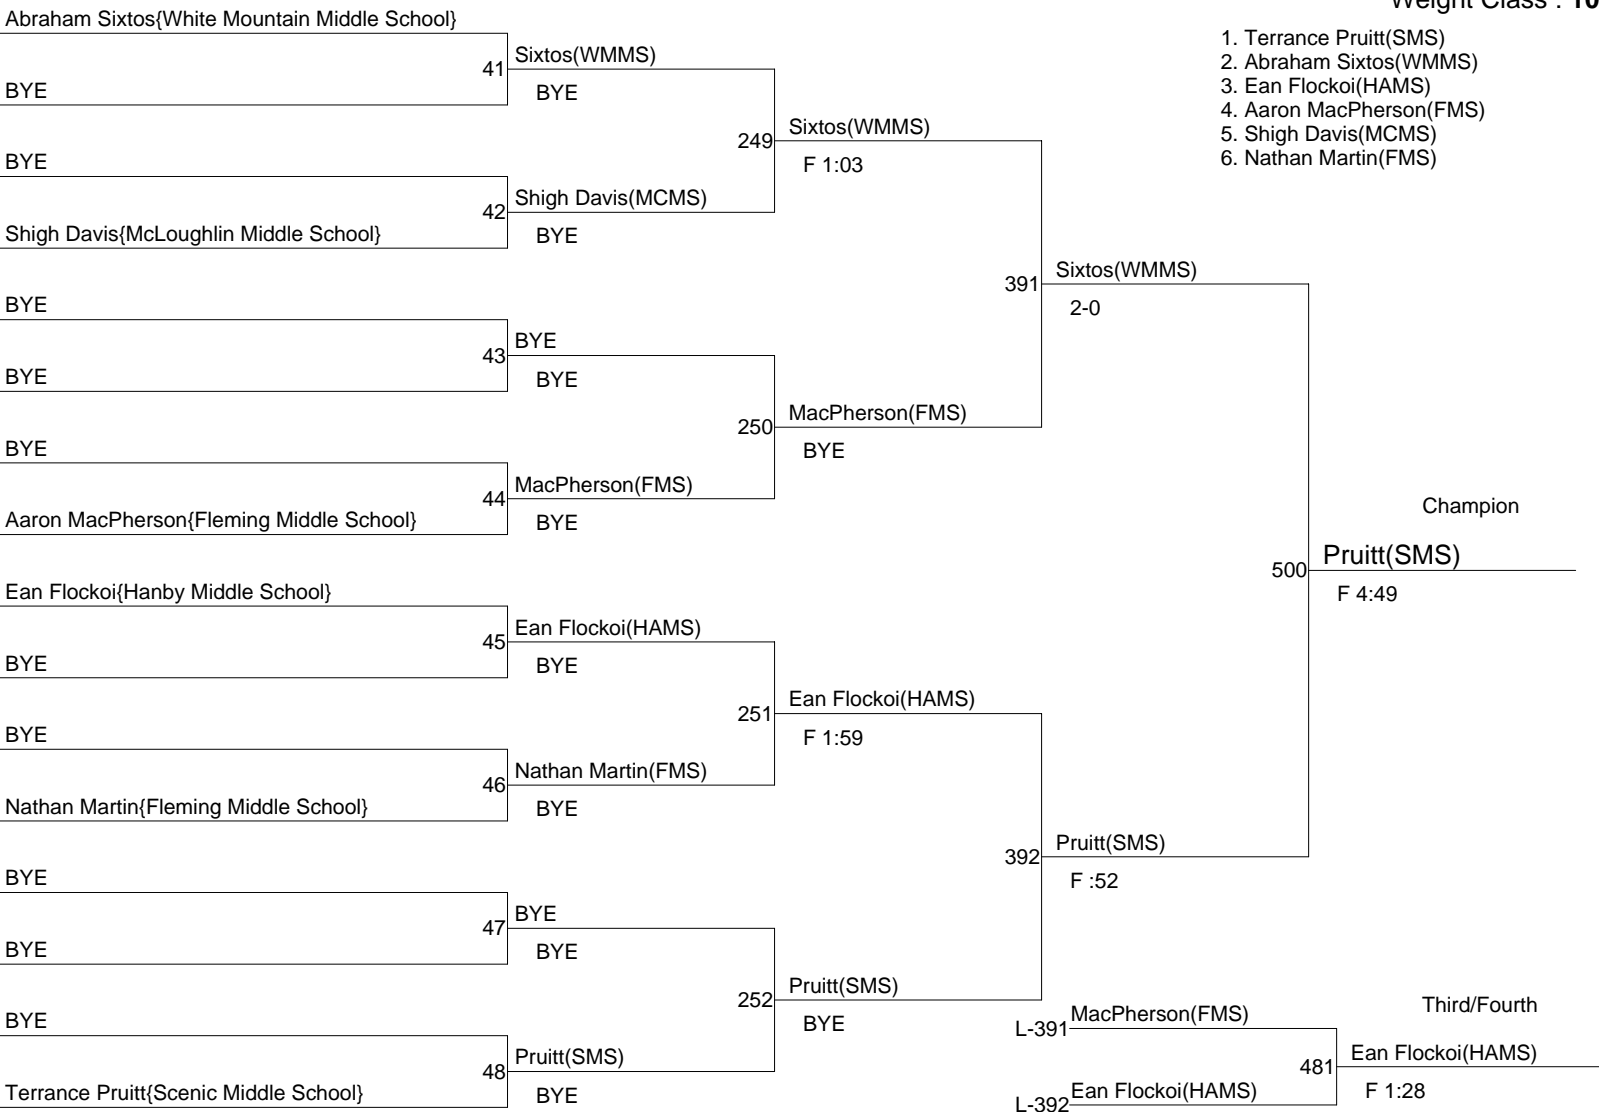

Champion

499 Jess Orndoff(LBMS)
 F 1:22

Third/Fourth

L-389 Chase Wier(LBMS)
 480 Ruben Ibarra(WMMS)
 L-390 Ruben Ibarra(WMMS)
 F 1:47

Fifth/Sixth

BYE
 BYE

8th Middle School Districts

Weight Class : 100