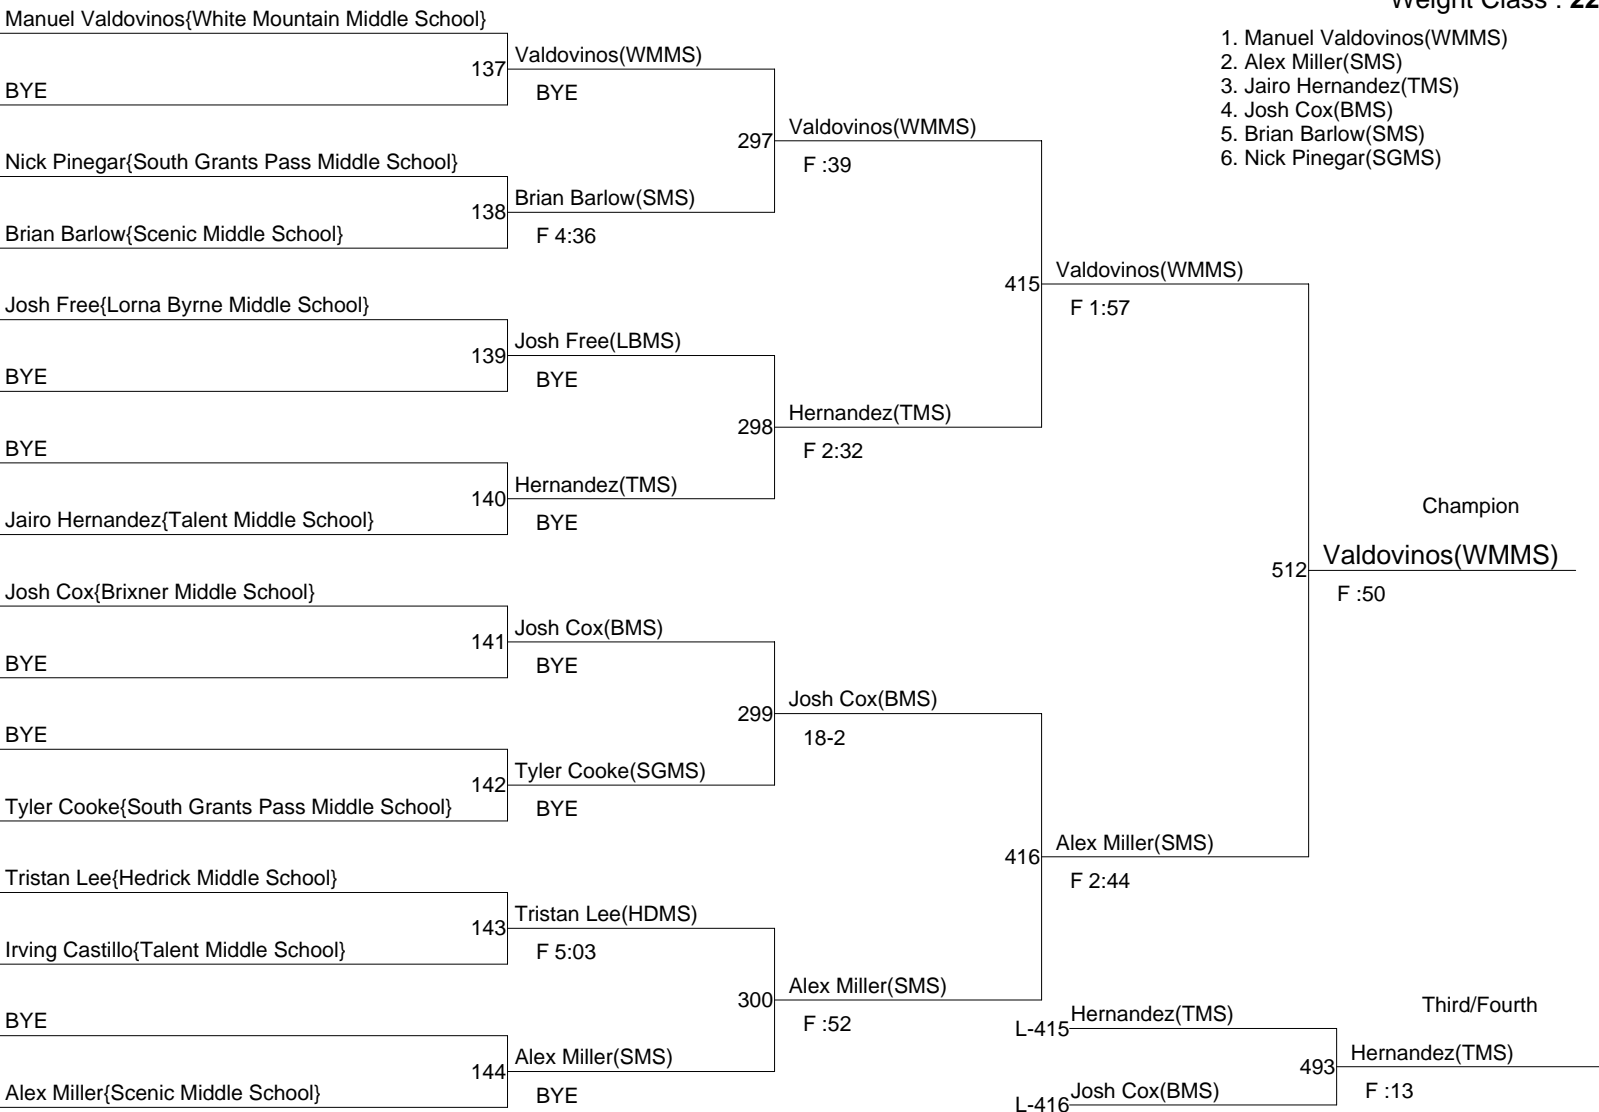

8th Middle School Districts

Weight Class : **195**

1. Gerald Jakabosky(SMS)
2. Jesse Earle(BMS)
3. Drake Dow(HEMS)
4. JW Rich(TMS)
5. Alex Stork(PMS)
6. Austin Ganey(SMS)

8th Middle School Districts

Weight Class : **220**