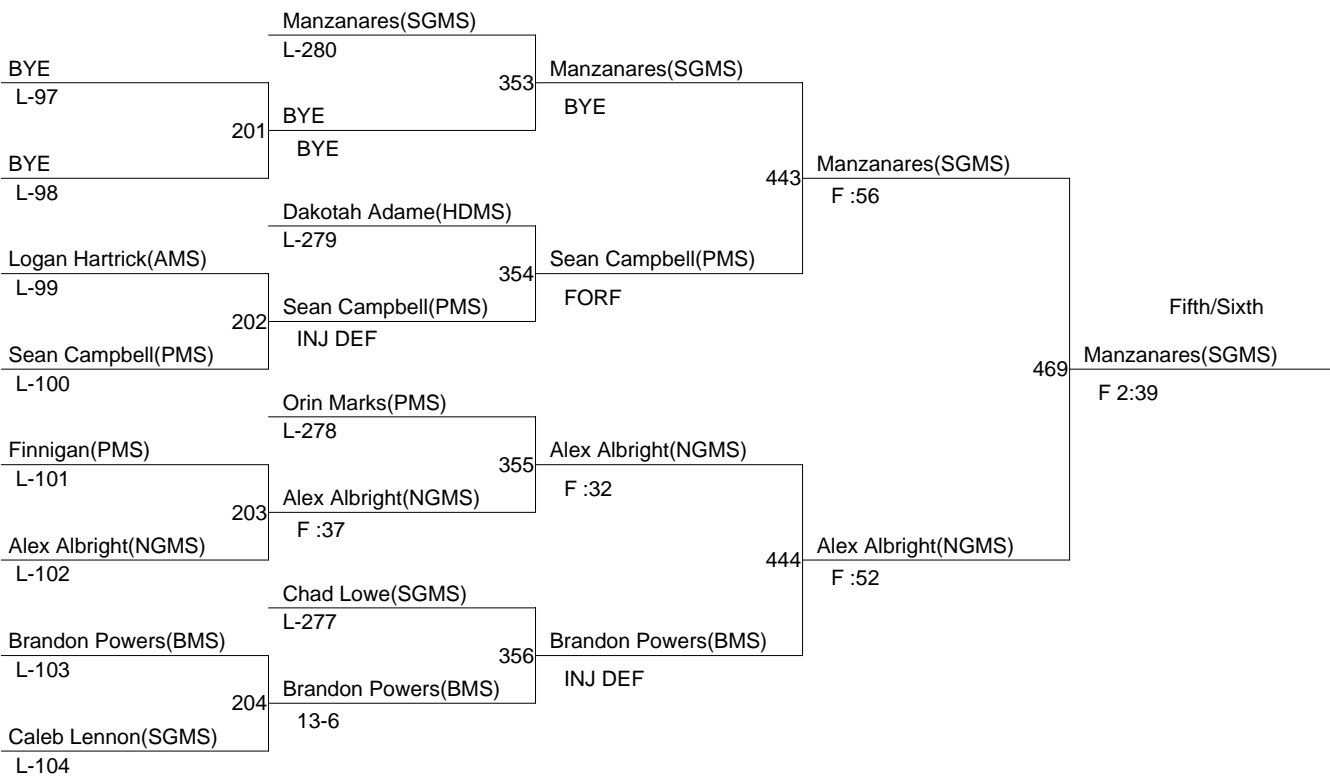

8th Middle School Districts

Weight Class : 145

1. Garret Alner(SHMS)
2. Edward Martinez(WMMS)
3. Harmon Heater(HEMS)
4. Tylor Hudson(MCMS)
5. Beau Manzanares(SGMS)
6. Alex Albright(NGMS)