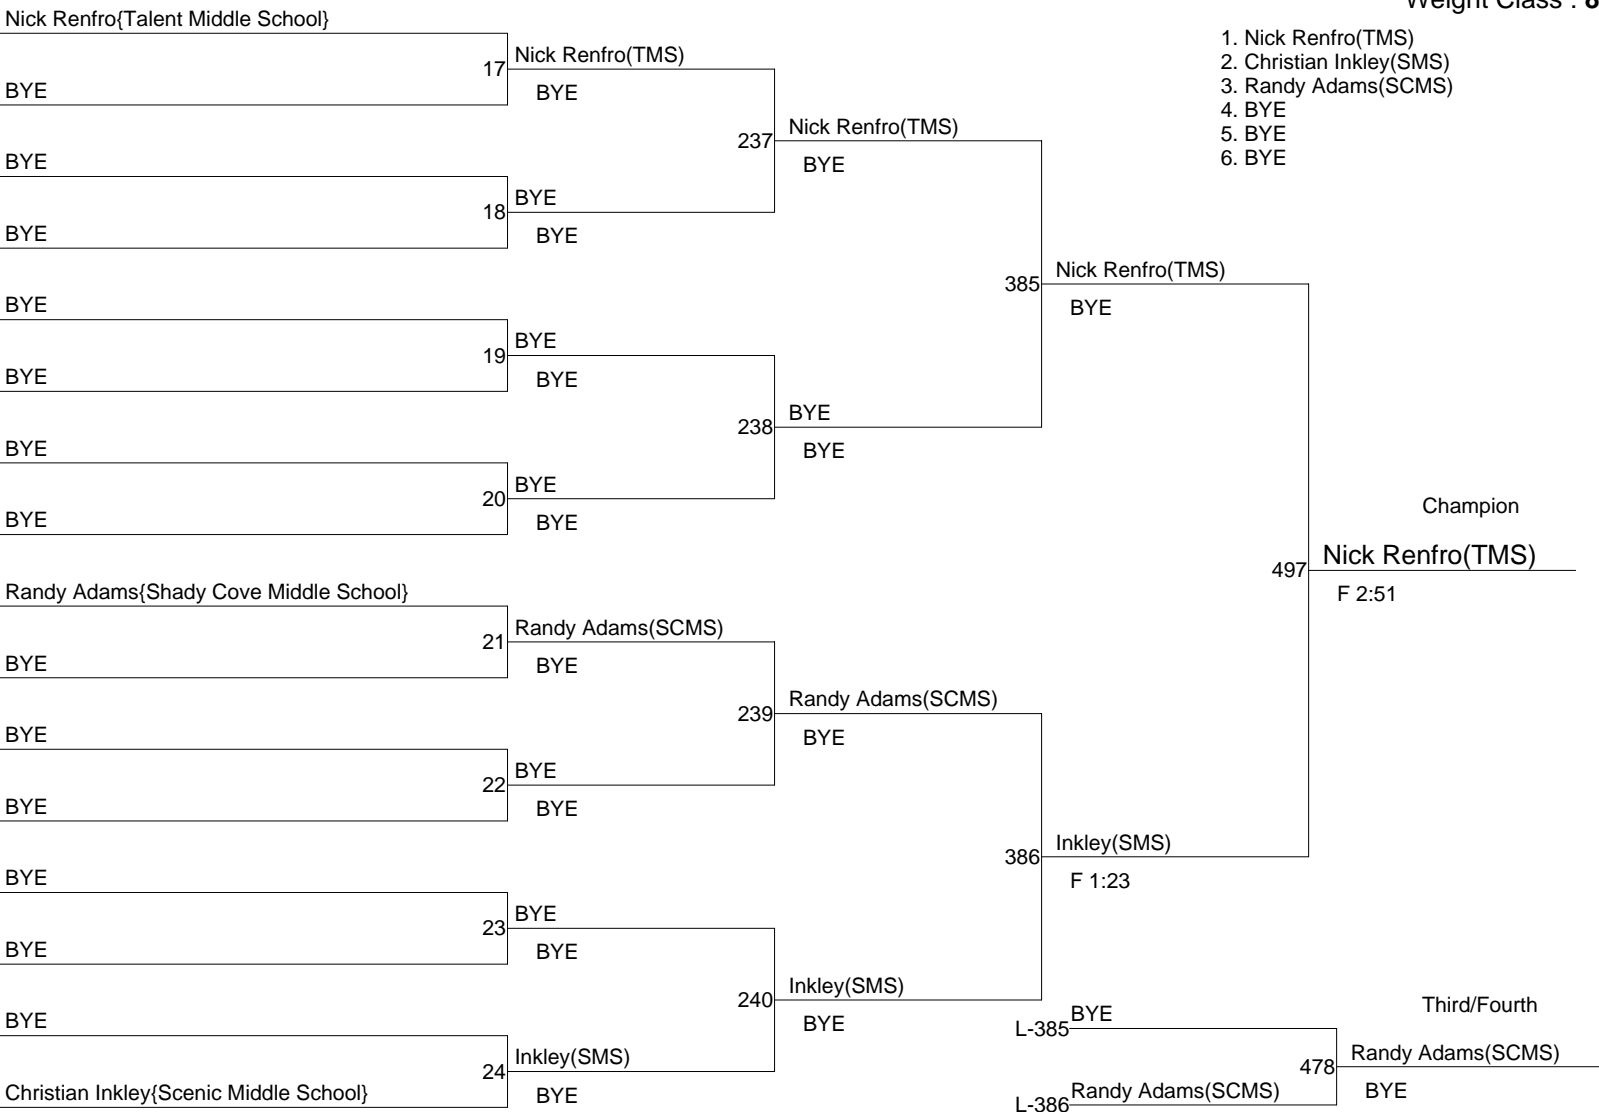

8th Middle School Districts

Weight Class : 75

8th Middle School Districts

Weight Class : 80

8th Middle School Districts

Weight Class : 85

8th Middle School Districts

Weight Class : 90