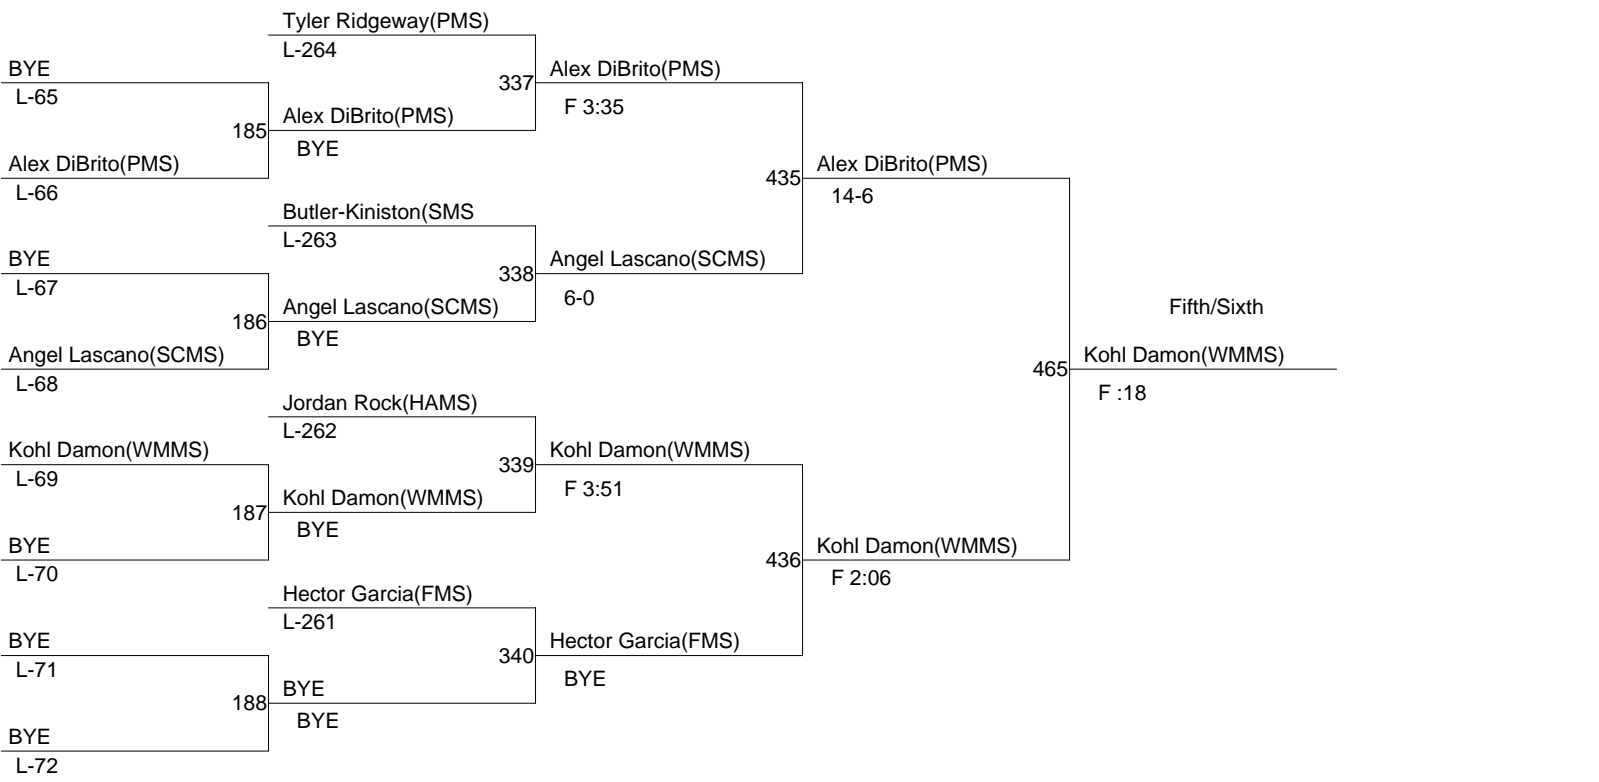

8th Middle School Districts

Weight Class : 115