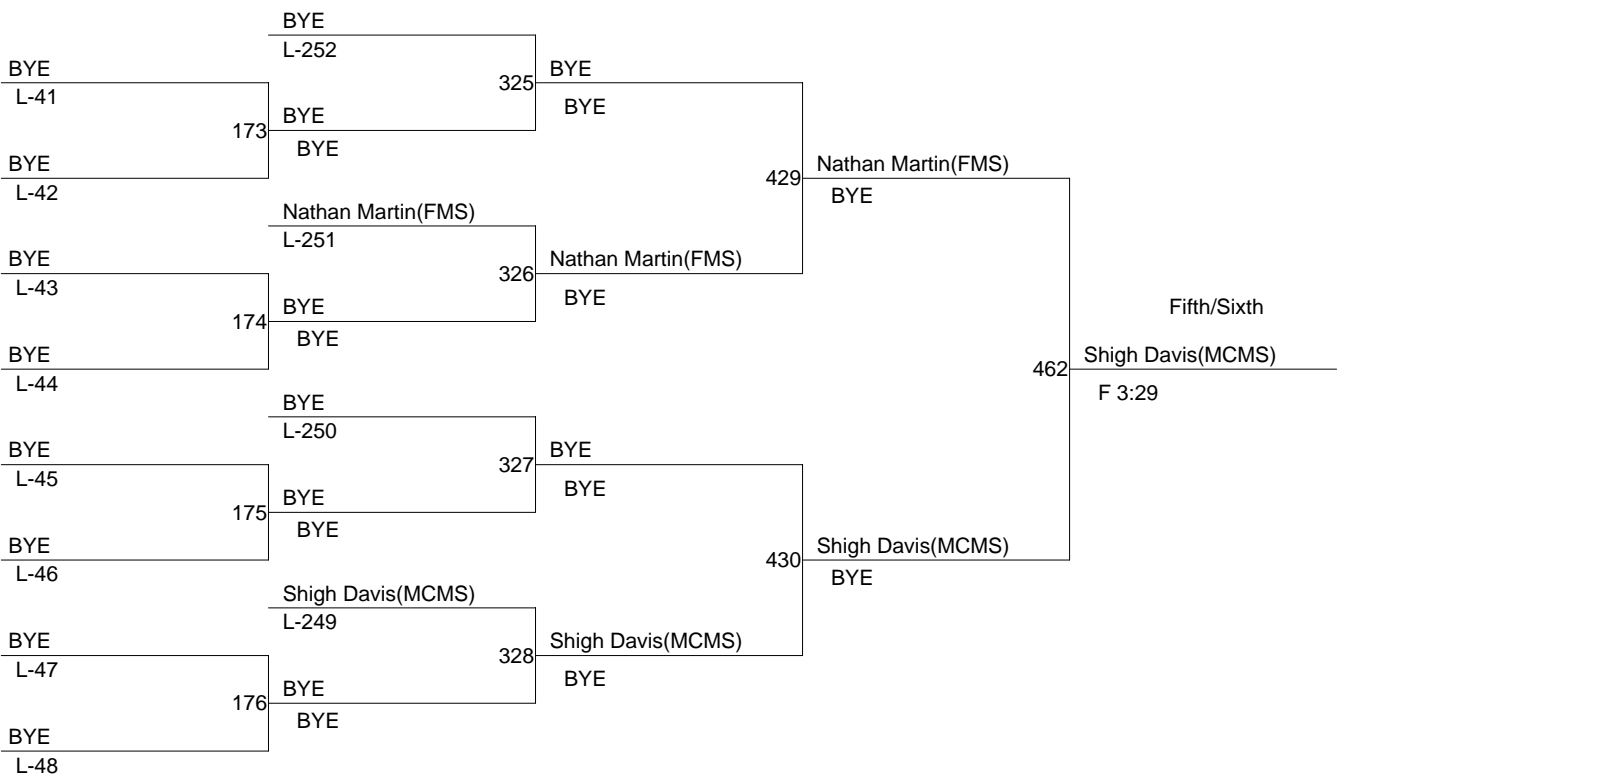

Champion

499 Jess Orndoff(LBMS)
 F 1:22

Third/Fourth

L-389 Chase Wier(LBMS)
 480 Ruben Ibarra(WMMS)
 L-390 Ruben Ibarra(WMMS)
 F 1:47

Fifth/Sixth

BYE
 BYE

8th Middle School Districts

Weight Class : 100