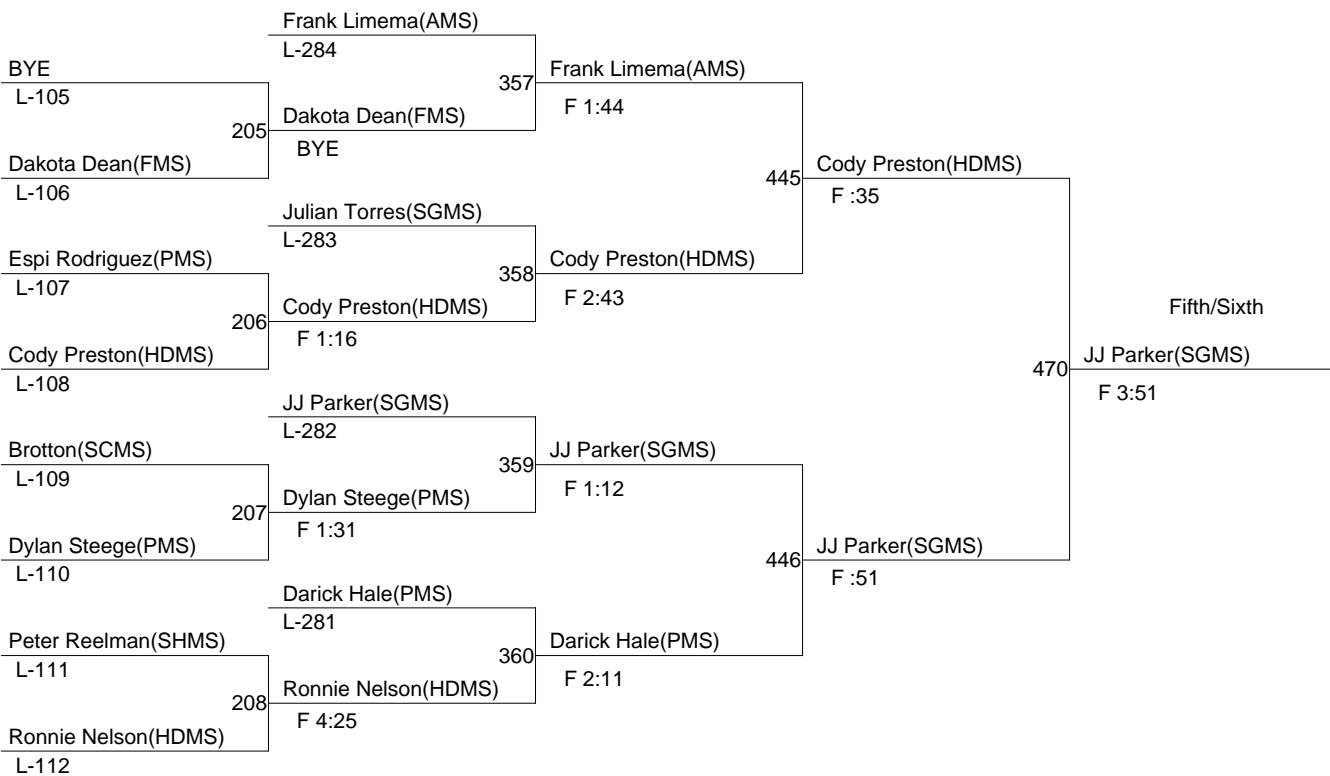

8th Middle School Districts

Weight Class : 155