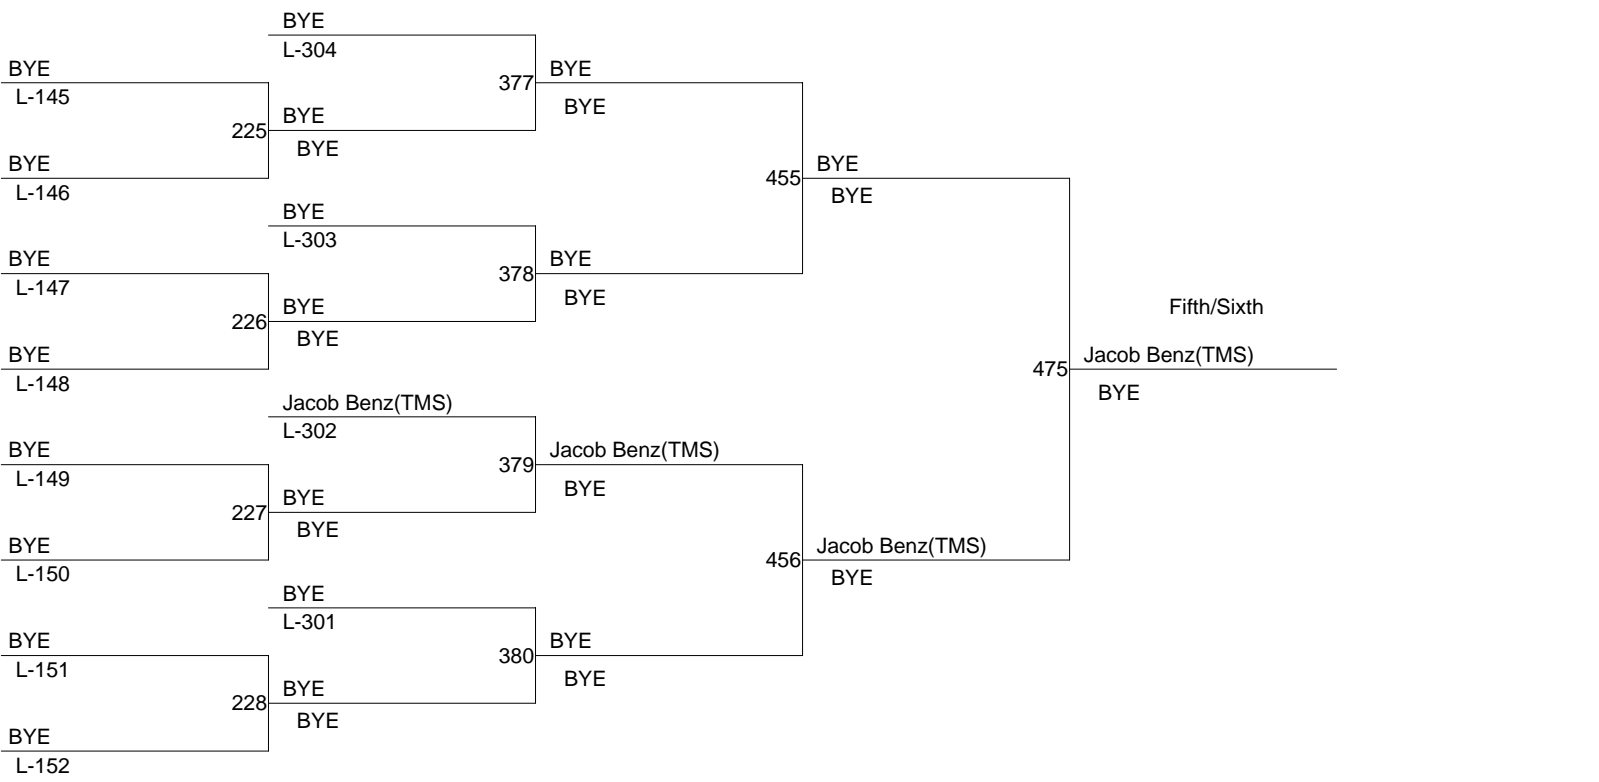

8th Middle School Districts

Weight Class : 275

8th Middle School Districts

Team Scores

1..Scenic Middle School	275
2..McLoughlin Middle School	214.5
3..White Mountain Middle Sch	165
4..South Grants Pass Middle	150
5..Talent Middle School	114
6..Hedrick Middle School	96
7..Eagle Point Middle School	82
8..North Grants Pass Middle	72
9..Hanby Middle School	71
10..Henly Middle School	62
11..Lincoln Savage Middle Sch	61.5
12..Ponderosa Middle School	60
13..Brixner Middle School	38.5
14..Fleming Middle School	36
15..Sacred Heart Middle Schoo	30
16..Lorna Byrne Middle School	30
17..Rogue River Middle School	28
18..Ashland Middle School	19
19..Shady Cove Middle School	11