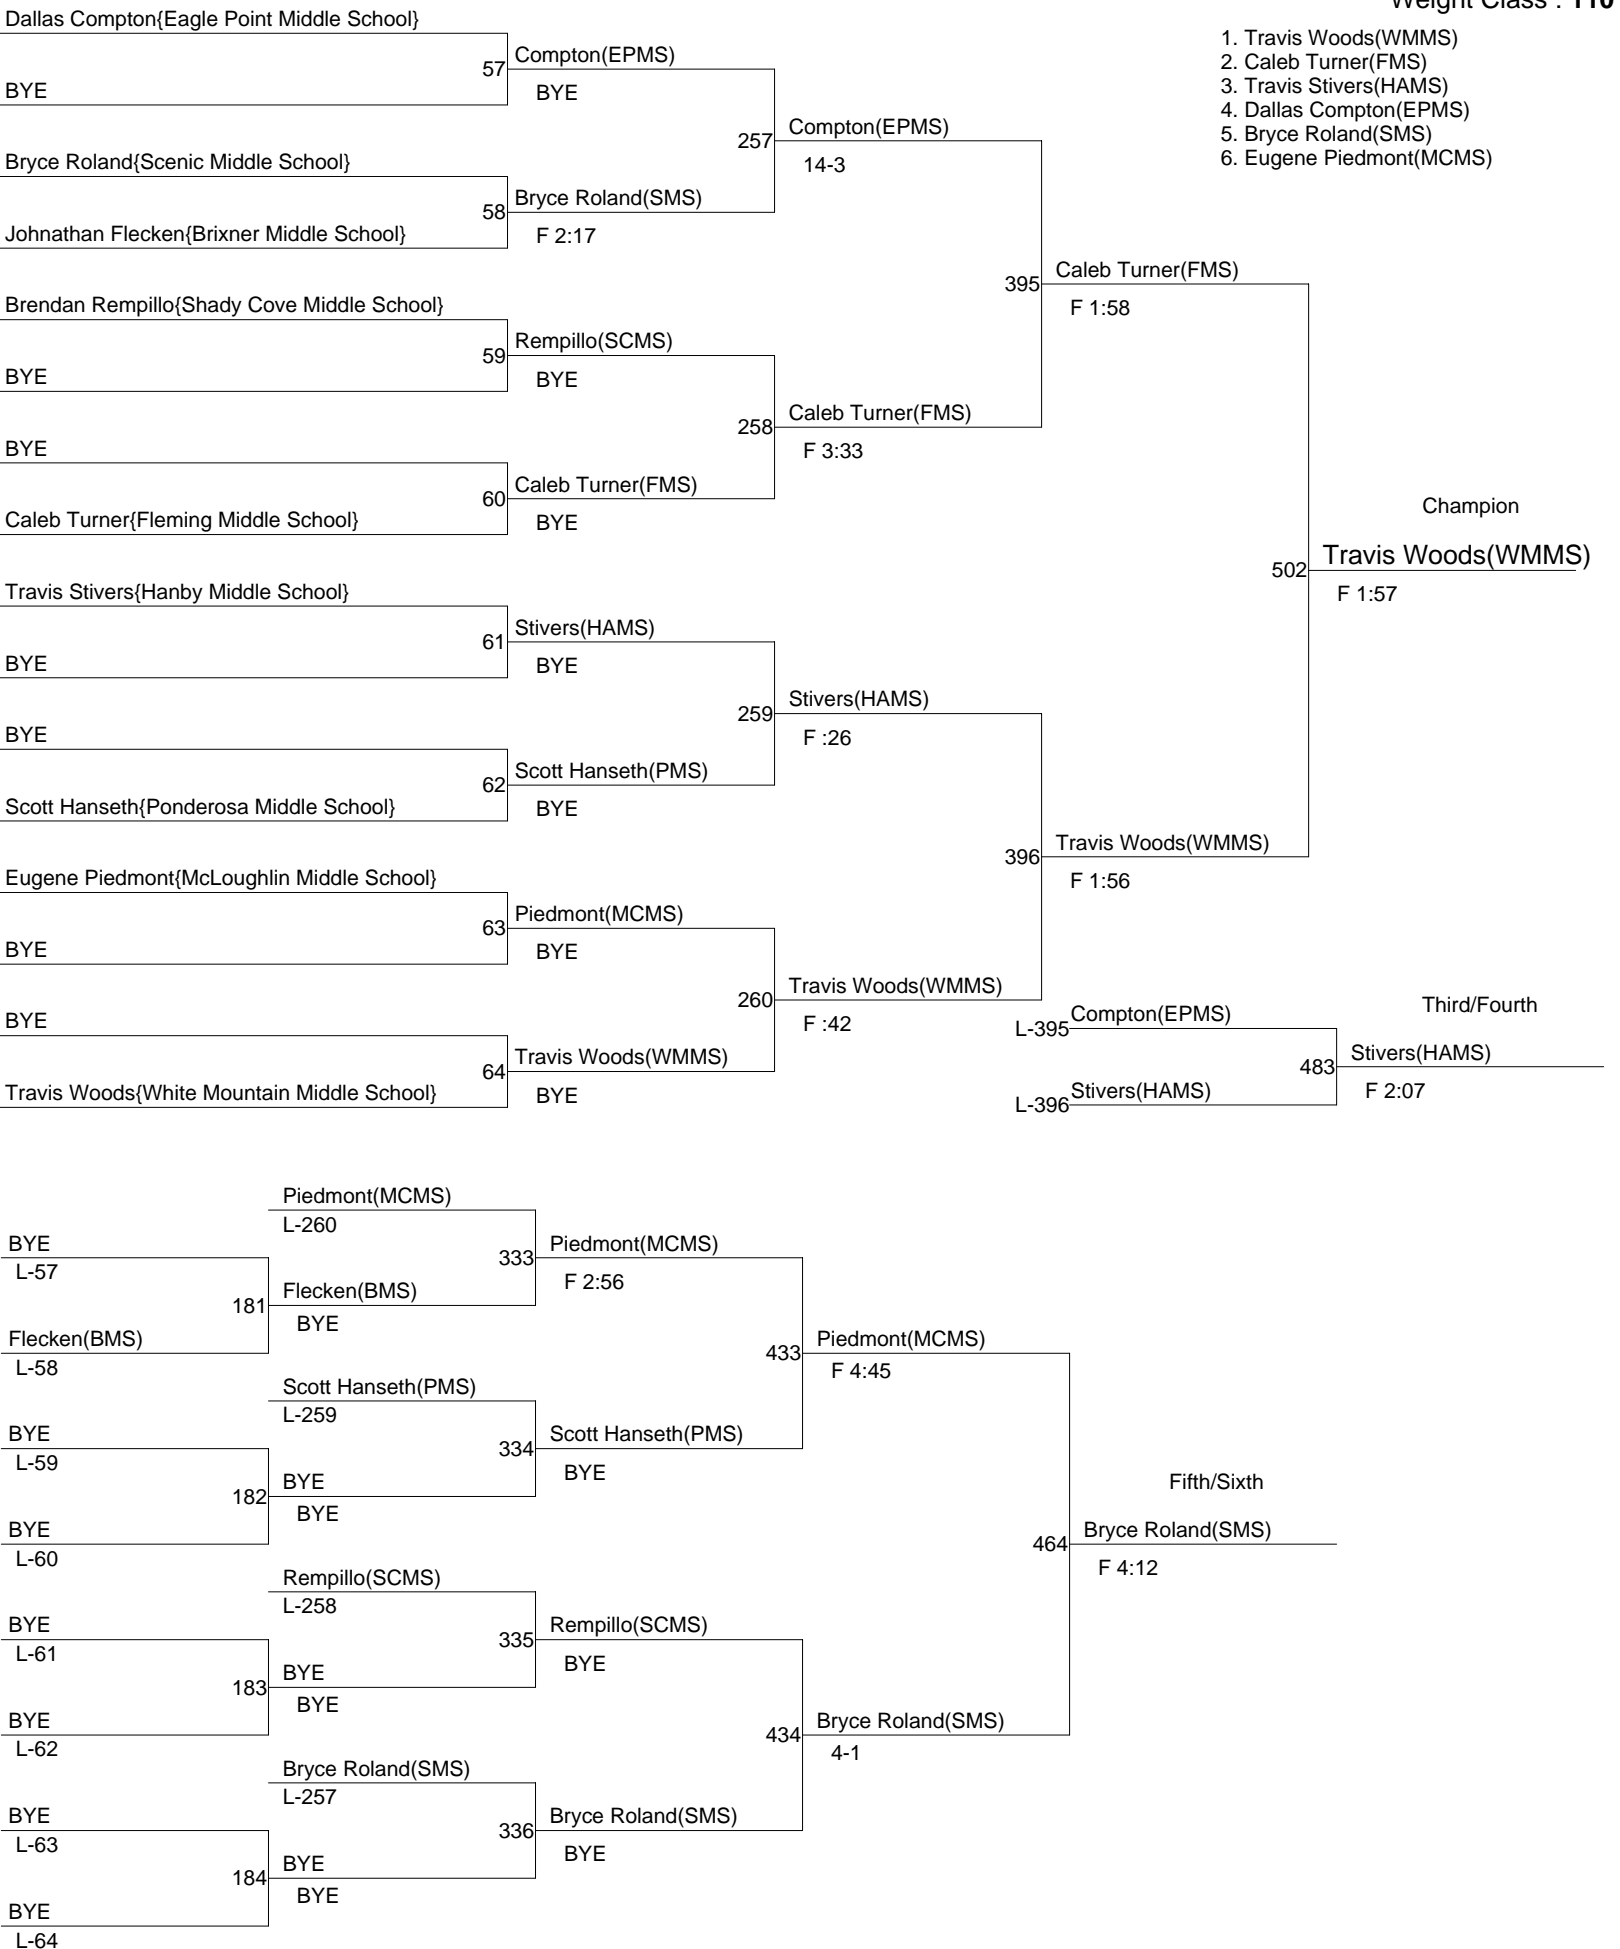

8th Middle School Districts

Weight Class : 105

8th Middle School Districts

Weight Class : **110**

1. Travis Woods(WMMS)
2. Caleb Turner(FMS)
3. Travis Stivers(HAMS)
4. Dallas Compton(EPMS)
5. Bryce Roland(SMS)
6. Eugene Piedmont(MCMS)