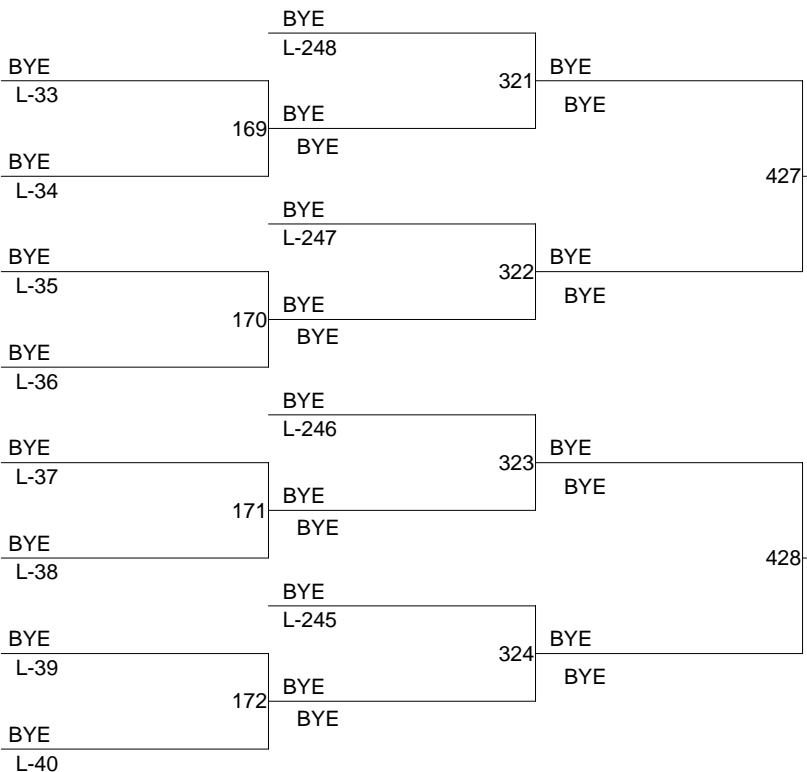

Champion

499 Jess Orndoff(LBMS)
F 1:22

Third/Fourth

L-389 Chase Wier(LBMS)
480 Ruben Ibarra(WMMS)
L-390 Ruben Ibarra(WMMS)
F 1:47